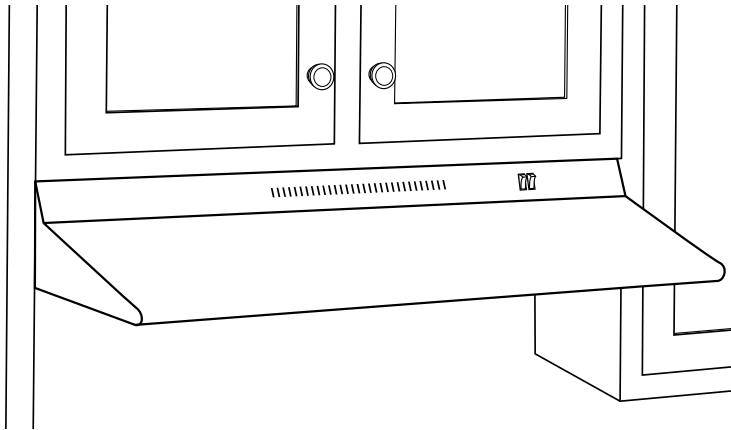

JN327H – GE® Standard Range Hood

Features and Benefits

- Non-Vented – Effectively filters smoke and vapors through the hoods filtration system.
- Cooktop light – Provides light to illuminate cooking surface below hood.
- Removable carbon filter – Odor absorbing activated charcoal filter can be easily replaced.
- Model JN327HWW – White on white
- Model JN327HCC – Bisque on bisque
- Model JN327HBB – Black on black