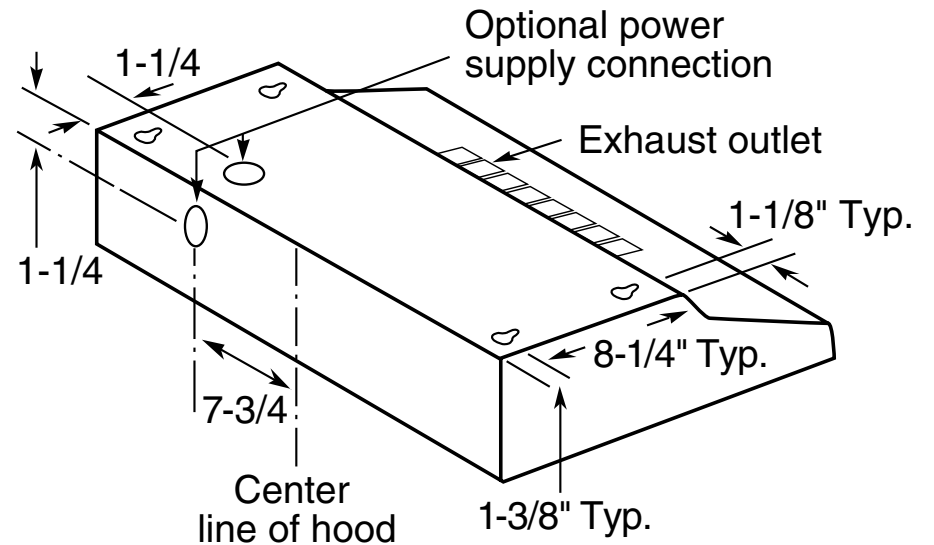

GE Appliances

JN327H – GE® Standard Range Hood

Dimensions (in inches)

Amp Rating	
120V	2.5

Installation Information: Before installing, consult installation instructions, packed with product, for current dimensional data. Light bulb(s) not included.