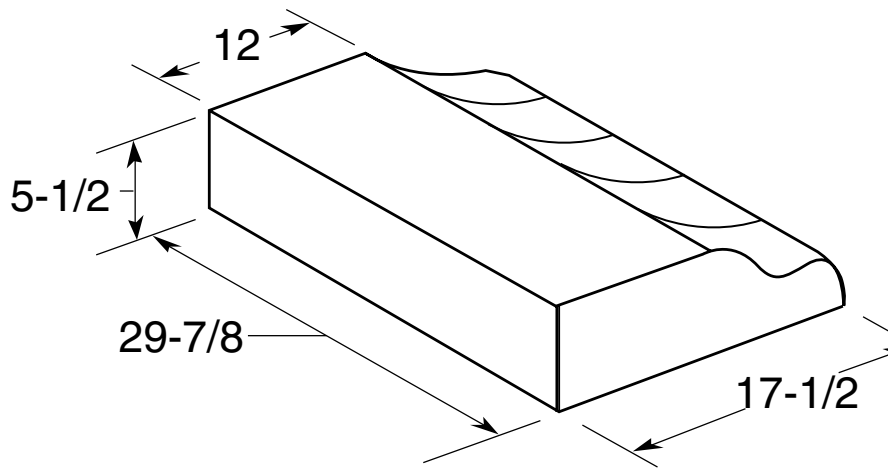

GE Appliances

JN327H – GE® Standard Range Hood

Dimensions (in inches)

Amp Rating	
120V	2.5

Installation Information: Before installing, consult installation instructions, packed with product, for current dimensional data. Light bulb(s) not included.