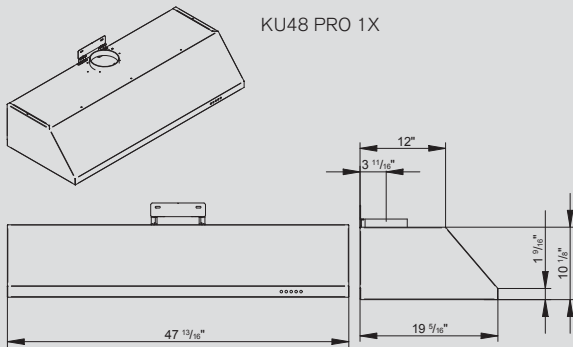

BERTAZZONI PROFESSIONAL SERIES

48" UNDERMOUNT CANOPY HOOD, 1 BLOWER
36" UNDERMOUNT CANOPY HOOD, 1 BLOWER

Range Hood 48
KU48 PRO 1 X

Range Hood 36
KU36 PRO 1 X

Features

Motor	1 - 3 speed	1 - 3 speed
Electronics control	1	1
Halogen lights	2	2
Filters	aluminium mesh	aluminium mesh
Recommended Distance from woktop	25 1/2" - 31 1/2"	25 1/2" - 31 1/2"
Motor power	600 cfm	600 cfm
Electrical requirements	120V - 60Hz	120V - 60Hz
Max. Amp usage	3.3 A	3.3 A

All KU hoods can be installed under 12" deep wall cabinets or with the optional height-adjustable narrow and large duct covers.

Recirculation Kit (Item 901154) can be installed in combination with the narrow Duct Cover (Item 901262), and full width Duct Cover (Item 901261 for 48"; Item 901265 for 36"). Duct Cover for ceiling height 8-10 ft (item 901281).

Optional: European Baffle Filter available (item 402433 - 4 filters for KU48, 3 filters for KU36)

KU48 PRO 1X