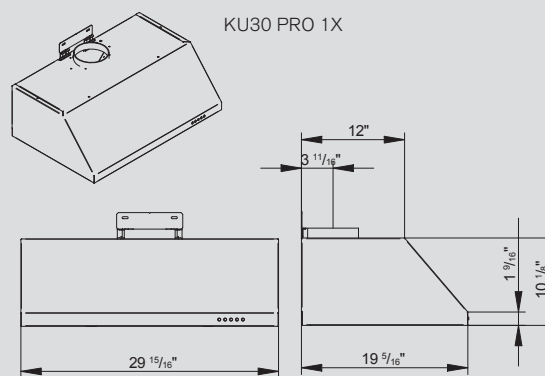

KU24 PRO 1X

Features

Motor	1 - 3 speed	1 - 3 speed
Electronics control	1	1
Halogen lights	2	2
Filters	aluminium mesh	aluminium mesh
Recommended Distance from woktop	25 1/2" - 31 1/2"	25 1/2" - 31 1/2"
Motor power	600 cfm	600 cfm
Electrical requirements	120V - 60Hz	120V - 60Hz
Max. Amp usage	3.3 A	3.3 A

All KU hoods can be installed under 12-inch deep wall cabinets or with the optional height-adjustable narrow and large duct covers.

Recirculation Kit (Item 901154) can be installed in combination with the narrow Duct Cover (Item 901262) and full width Duct Cover (Item 901266 for 30"). Duct Cover for ceiling height 8-10 ft (item 901281).

Optional: European Baffle Filter available (item 402432 for KU30 - 3 filters, item 402433 for KU24 - 2 filters)

KU30 PRO 1X