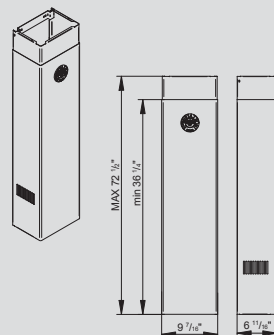

901262 Narrow Duct Cover

for KU48 PRO 1 X - KU36 PRO 1 X
KU30 PRO 1 X - KU24 PRO 1 X