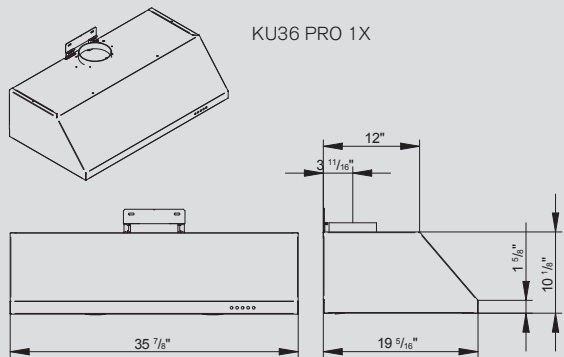

BERTAZZONI PROFESSIONAL SERIES

48" UNDERMOUNT CANOPY HOOD, 1 BLOWER
36" UNDERMOUNT CANOPY HOOD, 1 BLOWER

Range Hood 48
KU48 PRO 1 X

Range Hood 36
KU36 PRO 1 X

Features

Motor	1 - 3 speed	1 - 3 speed
Electronics control	1	1
Halogen lights	2	2
Filters	aluminium mesh	aluminium mesh
Recommended Distance from woktop	25 1/2" - 31 1/2"	25 1/2" - 31 1/2"
Motor power	600 cfm	600 cfm
Electrical requirements	120V - 60Hz	120V - 60Hz
Max. Amp usage	3.3 A	3.3 A

All KU hoods can be installed under 12" deep wall cabinets or with the optional height-adjustable narrow and large duct covers.

Recirculation Kit (Item 901154) can be installed in combination with the narrow Duct Cover (Item 901262), and full width Duct Cover (Item 901261 for 48"; Item 901265 for 36"). Duct Cover for ceiling height 8-10 ft (item 901281).

Optional: European Baffle Filter available (item 402433 - 4 filters for KU48, 3 filters for KU36)

BERTAZZONI PROFESSIONAL SERIES

30" UNDERMOUNT CANOPY HOOD, 1 BLOWER
24" UNDERMOUNT CANOPY HOOD, 1 BLOWER

Range Hood 30
KU30 PRO 1 X

Range Hood 24
KU24 PRO 1 X

Features

Motor	1 - 3 speed	1 - 3 speed
Electronics control	1	1
Halogen lights	2	2
Filters	aluminium mesh	aluminium mesh
Recommended Distance from woktop	25 1/2" - 31 1/2"	25 1/2" - 31 1/2"
Motor power	600 cfm	600 cfm
Electrical requirements	120V - 60Hz	120V - 60Hz
Max. Amp usage	3.3 A	3.3 A

All KU hoods can be installed under 12-inch deep wall cabinets or with the optional height-adjustable narrow and large duct covers.

Recirculation Kit (Item 901154) can be installed in combination with the narrow Duct Cover (Item 901262) and full width Duct Cover (Item 901266 for 30"). Duct Cover for ceiling height 8-10 ft (item 901281).

Optional: European Baffle Filter available (item 402432 for KU30 - 3 filters, item 402433 for KU24 - 2 filters)

KU36 PRO 1X