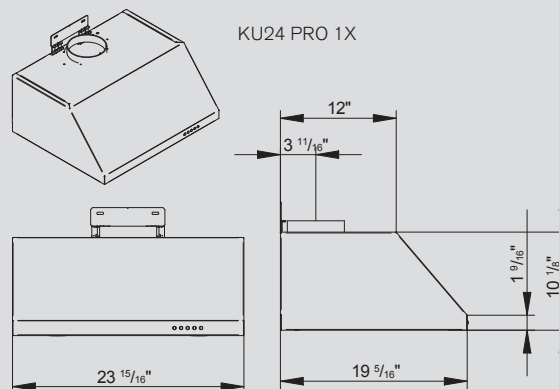

BERTAZZONI PROFESSIONAL SERIES

48" UNDERMOUNT CANOPY HOOD, 1 BLOWER
36" UNDERMOUNT CANOPY HOOD, 1 BLOWER

Range Hood 48
KU48 PRO 1 X

Range Hood 36
KU36 PRO 1 X

Features

Motor	1 - 3 speed	1 - 3 speed
Electronics control	1	1
Halogen lights	2	2
Filters	aluminium mesh	aluminium mesh
Recommended Distance from woktop	25 1/2" - 31 1/2"	25 1/2" - 31 1/2"
Motor power	600 cfm	600 cfm
Electrical requirements	120V - 60Hz	120V - 60Hz
Max. Amp usage	3.3 A	3.3 A

All KU hoods can be installed under 12" deep wall cabinets or with the optional height-adjustable narrow and large duct covers.

Recirculation Kit (Item 901154) can be installed in combination with the narrow Duct Cover (Item 901262), and full width Duct Cover (Item 901261 for 48"; Item 901265 for 36"). Duct Cover for ceiling height 8-10 ft (item 901281).

Optional: European Baffle Filter available (item 402433 - 4 filters for KU48, 3 filters for KU36)

BERTAZZONI PROFESSIONAL SERIES

30" UNDERMOUNT CANOPY HOOD, 1 BLOWER
24" UNDERMOUNT CANOPY HOOD, 1 BLOWER

Range Hood 30
KU30 PRO 1 X

Range Hood 24
KU24 PRO 1 X

Features

Motor	1 - 3 speed	1 - 3 speed
Electronics control	1	1
Halogen lights	2	2
Filters	aluminium mesh	aluminium mesh
Recommended Distance from woktop	25 1/2" - 31 1/2"	25 1/2" - 31 1/2"
Motor power	600 cfm	600 cfm
Electrical requirements	120V - 60Hz	120V - 60Hz
Max. Amp usage	3.3 A	3.3 A

All KU hoods can be installed under 12-inch deep wall cabinets or with the optional height-adjustable narrow and large duct covers.

Recirculation Kit (Item 901154) can be installed in combination with the narrow Duct Cover (Item 901262) and full width Duct Cover (Item 901266 for 30"). Duct Cover for ceiling height 8-10 ft (item 901281).

Optional: European Baffle Filter available (item 402432 for KU30 - 3 filters, item 402433 for KU24 - 2 filters)

ACCESSORIES