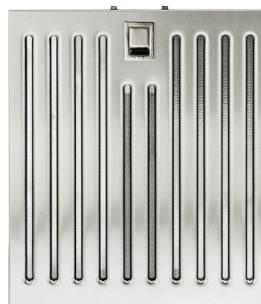

Orvieto

INSERT HOOD (PROFESSIONAL STYLE COOKING)

Orvieto provides professional grade performance, while being discreetly mounted inside cabinetry above the cook-top. Inserts are ideal for kitchens where space is limited, or where ventilation needs to be out of sight. Orvieto is available in 27", 33", and 39" wide models with a 600 CFM blower, or a 45" wide model with 1200 CFM blower for extraordinary ventilating power. Heavy duty stainless steel push button controls operate the 3 speed blower and halogen lighting. Easy maintenance, higher efficiency and a cleaner kitchen are ensured by Elica's patented Baffle Slot Filters, which capture a higher % of grease and hold larger volumes of grease than traditional baffle filters. Stainless steel liners (an available accessory) provide a professional fit and protect cabinetry from heat and moisture. Orvieto is designed for standard ducted installation.

FEATURES

- **Heavy Duty Push Button Controls**
- **600 CFM 3-Speed Internal Blower**
(with 27", 33" and 39" unit)
- **1200 CFM 3-Speed Internal Blower**
(with 45" unit)
- **2 Halogen Lamps** (120V 50W bulbs included)

- **Professional Baffle Filters** (2 with 30" unit, 3 with 36" and 42" units and 4 with 48" unit)
Made of heavier-gauge steel, these top-of-the line filters offer "commercial kitchen" performance and durability. Specially-angled stainless steel "baffled" channels use the force of gravity to collect and move a higher volume of grease than mesh aluminum filters. They also require less cleaning and are unlikely to ever need replacement.
- **10" Round Duct Transition**
- **One-Way No Return Valve** eliminates outside air drafts.