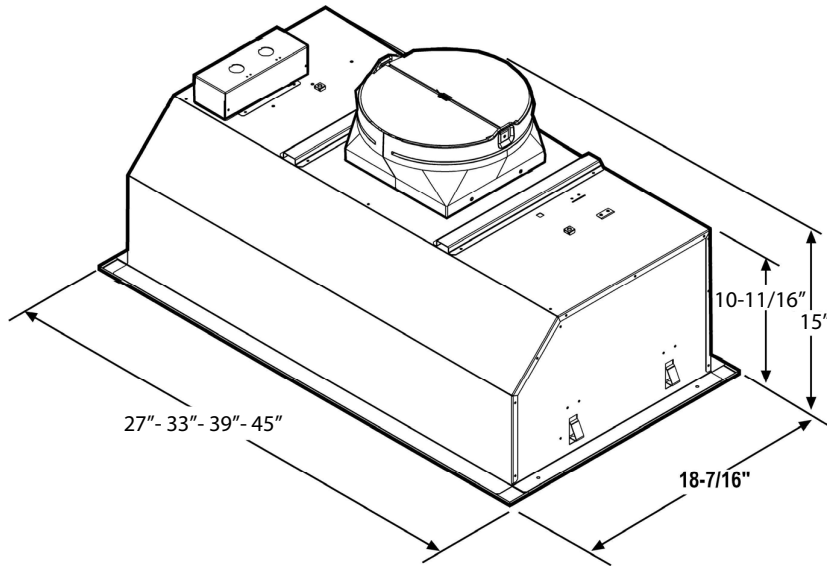

Orvieto

INSERT HOOD (PROFESSIONAL STYLE COOKING)

Orvieto provides professional grade performance, while being discreetly mounted inside cabinetry above the cook-top. Inserts are ideal for kitchens where space is limited, or where ventilation needs to be out of sight. Orvieto is available in 27", 33", and 39" wide models with a 600 CFM blower, or a 45" wide model with 1200 CFM blower for extraordinary ventilating power. Heavy duty stainless steel push button controls operate the 3 speed blower and halogen lighting. Easy maintenance, higher efficiency and a cleaner kitchen are ensured by Elica's patented Baffle Slot Filters, which capture a higher % of grease and hold larger volumes of grease than traditional baffle filters. Stainless steel liners (an available accessory) provide a professional fit and protect cabinetry from heat and moisture. Orvieto is designed for standard ducted installation.

The Elica logo, consisting of the word 'elica' in a lowercase, sans-serif font, with a stylized graphic of three horizontal lines above the 'i'.

MODEL NUMBER	FINISH	DIMENSIONS			SHIPPING WEIGHT
		WIDTH	DEPTH	HEIGHT	
EOR627SS	Stainless Steel	27-3/4"	18-7/16"	11"	53 lbs
EOR633SS	Stainless Steel	33-3/4"	18-7/16"	11"	68 lbs
EOR639SS	Stainless Steel	39-3/4"	18-7/16"	11"	83 lbs
EOR145SS	Stainless Steel	45-3/4"	18-7/16"	11"	98 lbs