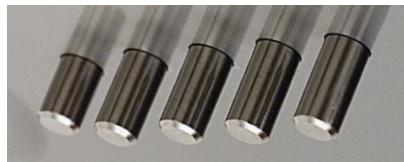

## POWER PACK HOOD

Cirrus is designed for discreet mounting inside cabinetry above the cooktop. The design is ideal for kitchens where space is limited, or where ventilation needs to be out of sight. Cirrus is available in a 21"-wide model with a 400 CFM blower, which provides adequate ventilating power for most kitchens. Also available are 27"-wide and 33"-wide models which come with 600 CFM blowers. Stainless steel liners ensure a professional fit under cabinetry and optional baffle slot filters offer high performance and the highly desired pro-look. Cirrus is designed for standard ducted installation.

### Elica-Patented Stainless Steel Baffle Slot Filter

Available as an optional upgrade  
(see back for accessory details)

- **10" Rectangular Duct Transition**
- **One-Way No Return Valve** eliminates outside air drafts.