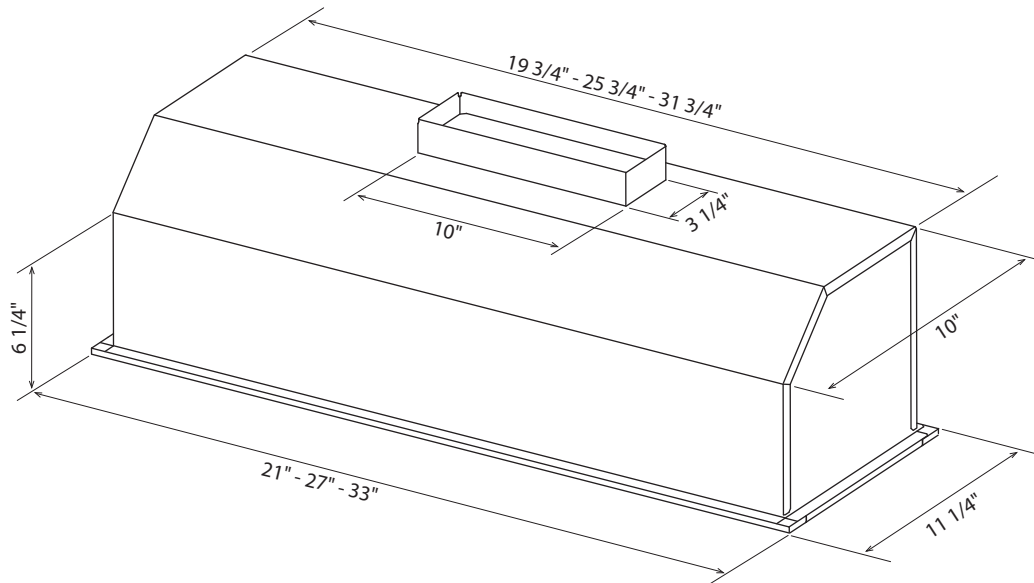

## POWER PACK HOOD

Cirrus is designed for discreet mounting inside cabinetry above the cooktop. The design is ideal for kitchens where space is limited, or where ventilation needs to be out of sight. Cirrus is available in a 21"-wide model with a 400 CFM blower, which provides adequate ventilating power for most kitchens. Also available are 27"-wide and 33"-wide models which come with 600 CFM blowers. Stainless steel liners ensure a professional fit under cabinetry and optional baffle slot filters offer high performance and the highly desired pro-look. Cirrus is designed for standard ducted installation.

<b>MODEL NUMBER</b>	<b>FINISH</b>	<b>DIMENSIONS</b>	<b>WIDTH</b>	<b>DEPTH</b>	<b>HEIGHT</b>	<b>SHIPPING WEIGHT</b>
ECR421SS	Stainless Steel	21"	11-1/4"	10"	31 lbs	
ECR627SS	Stainless Steel	27"	11-1/4"	10"	34 lbs	
ECR633SS	Stainless Steel	33"	11-1/4"	10"	36 lbs	