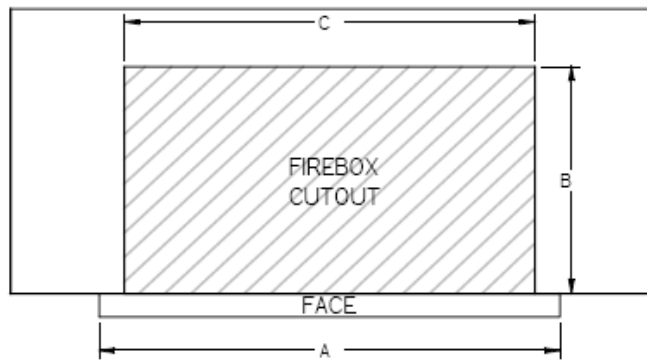

Robert H. Peterson

Fire Magic Firebox Cutout & Technical Information

ECHELON COLLECTION

MODEL	A Face	B Depth	C Body
E1060i (Without Power Hood)	51 ¼"	23 ½"	50"
E790i	38 ¾"	23 ½"	37"
E660i	32 ¼"	23 ½"	31 ¼"

E1060i with Power Hood Only

An additional clearance of 4" in the back hanger and 12" on each side hanger is recommended for unrestricted operation of the hood and rotisserie.

	GRILLING				ORIFICES N-LP		
	BTU	BACK BTU	SMOKER BTU		GRILL	BACK	SMOKER
E1060i	30,000 x 4	15,000 x 2	2,500		#40-#53	#49-#56	#68-#77
E709i	32,000 x 3	23,000	2,500		#38-#53	#42-#55	#68-#77
E660i	25,000 x 3	19,000	2,500		#42-#54	#47-#55	#68-#77