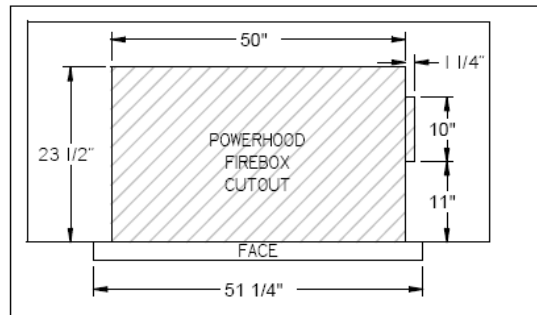

Robert H. Peterson

Fire Magic Firebox Cutout & Technical Information

ECHELON COLLECTION

MODEL	A Face	B Depth	C Body
E1060i (Without Power Hood)	51 ¼"	23 ½"	50"
E790i	38 ¾"	23 ½"	37"
E660i	32 ¼"	23 ½"	31 ¼"

E1060i with Power Hood Only

An additional clearance of 4" in the back hanger and 12" on each side hanger is recommended for unrestricted operation of the hood and rotisserie.

	GRILLING				ORIFICES N-LP		
	BTU	BACK BTU	SMOKER BTU		GRILL	BACK	SMOKER
E1060i	30,000 x 4	15,000 x 2	2,500		#40-#53	#49-#56	#68-#77
E709i	32,000 x 3	23,000	2,500		#38-#53	#42-#55	#68-#77
E660i	25,000 x 3	19,000	2,500		#42-#54	#47-#55	#68-#77