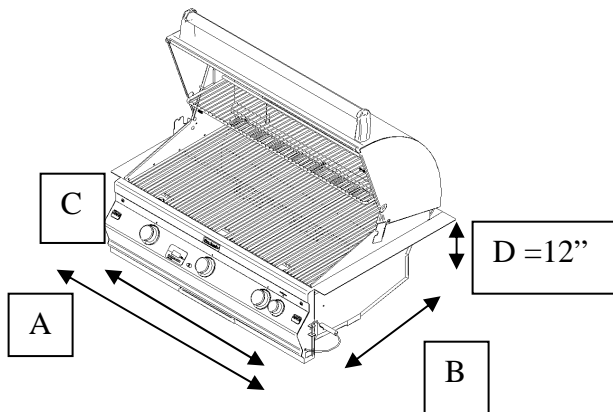

Robert H. Peterson

Fire Magic Firebox Cutout & Technical Information

ECHELON COLLECTION

MODEL	A Face	B Depth	C Body
E1060i (Without Power Hood)	51 ¼"	23 ½"	50"
E790i	38 ¾"	23 ½"	37"
E660i	32 ¼"	23 ½"	31 ¼"

E1060i with Power Hood Only

An additional clearance of 4" in the back hanger and 12" on each side hanger is recommended for unrestricted operation of the hood and rotisserie.

	GRILLING				ORIFICES N-LP		
	BTU	BACK BTU	SMOKER BTU		GRILL	BACK	SMOKER
E1060i	30,000 x 4	15,000 x 2	2,500		#40-#53	#49-#56	#68-#77
E709i	32,000 x 3	23,000	2,500		#38-#53	#42-#55	#68-#77
E660i	25,000 x 3	19,000	2,500		#42-#54	#47-#55	#68-#77