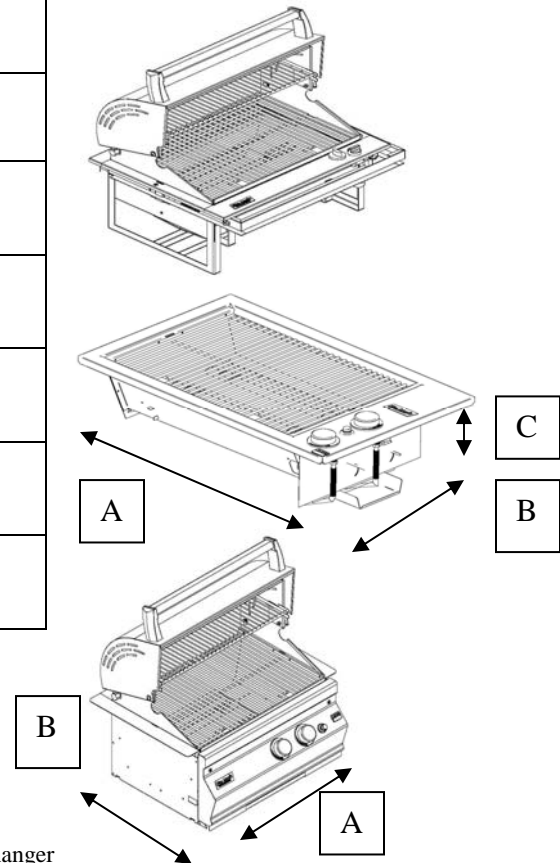

Robert H. Peterson

Fire Magic Firebox Cutout & Technical Data Information

LEGACY COLLECTION

MODEL	A (L)	B (W)	C (D)
Regal I Classic Drop -In	20 ½"	41 ½"	18"
Deluxe Classic Drop-In	19 ½"	24 ½"	12"
Deluxe Gourmet Drop-In	16 ½"	29 ½"	14"
Deluxe Gourmet Slide-In	17 ¾"	24 ¾"	12"
Regal I Charcoal (RCH)	19 ¾"	32"	12"
Custom I Charcoal (CCH)	19 ¾"	26"	12"

An additional clearance of 4" in the back hanger and 12" on each side hanger is recommended for unrestricted operation of the hood and rotisserie.

MODEL	GRILLING BTU	BACK BTU	IR BTU	ORIFICES N-LP		
				GRILL	BACK	IR
REGAL I	21,000 x 3p	22,000	NA	52/61	42/54	NA
DELUXE CDI	42,000 p	NA	28,000	52/57	NA	49/57
DELUXE GDI	21,000 x 2	NA	28,000	52/57	NA	49/57
DELUXE GSI	21,000 x 2	NA	28,000	47/55	NA	49/57
REGAL RCH	*					
CUSTOM CCH	*					

* RCH & CCH Charcoal grills for use with or without a Fire Magic Smoker Oven