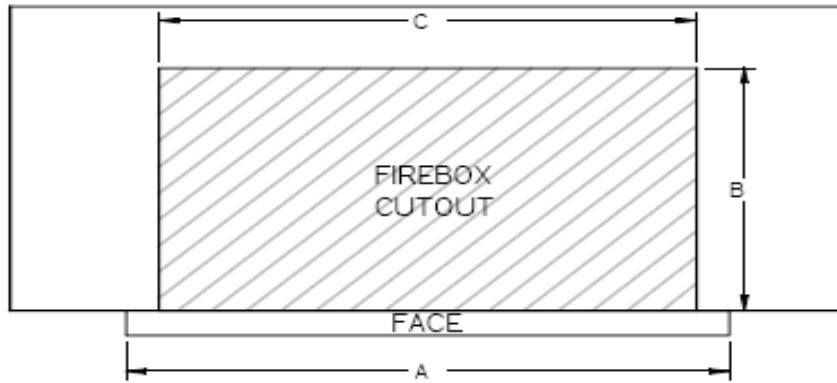

# AURORA COLLECTION

MODEL	A Face	B Depth	C Body
A430i	26 ½	19 ½	25 ½
A530i	26 ½	23 ½	25 ½
A540i	32 ½	19 ½	32
A660i	32 ½	23 ½	32
A790i	38 ¼	23 ½	37 ¾

An additional clearance of 4" in the back hanger and 12" on each side hanger is recommended for unrestricted operation of the hood and rotisserie.