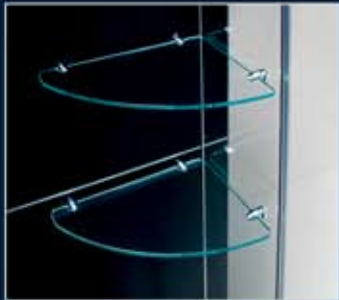

STATIONARY PANEL GLASS SHELVES (FOR DOORS 37"-61")