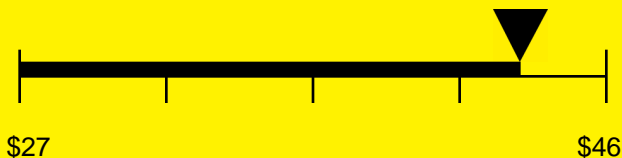

ENERGYGUIDE

REFRIGERATOR
Defrost: Automatic

SCR450LBI7SH
4.1 Cubic Feet

Compare the energy use of this product with others
before you buy

Estimated Yearly Operating Cost

\$43

406kWh

Estimated Yearly Electricity Use

Your cost will depend on your utility rates

Based on a 2007 U.S. Government national average cost of 10.65 cents per kWh for electricity. Your actual operating cost will vary depending on your local utility rates and your use of the product.