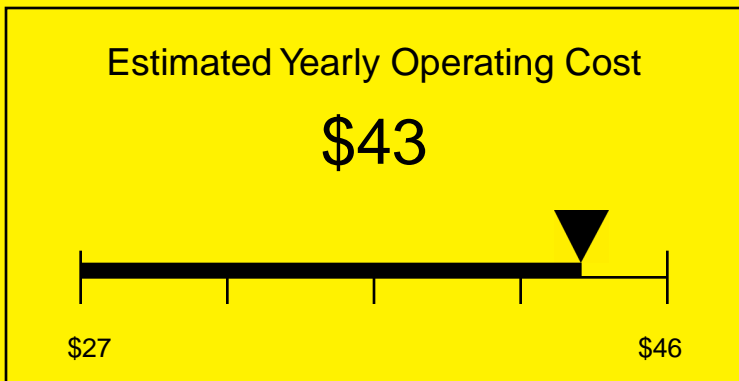

# ENERGYGUIDE

REFRIGERATOR  
Defrost: Automatic

SCR450LADA  
4.1 Cubic Feet

Compare the energy use of this product with others  
before you buy

Your cost will depend on your utility rates

Based on a 2007 U.S. Government national average cost of 10.65 cents per kWh for electricity. Your actual operating cost will vary depending on your local utility rates and your use of the product.