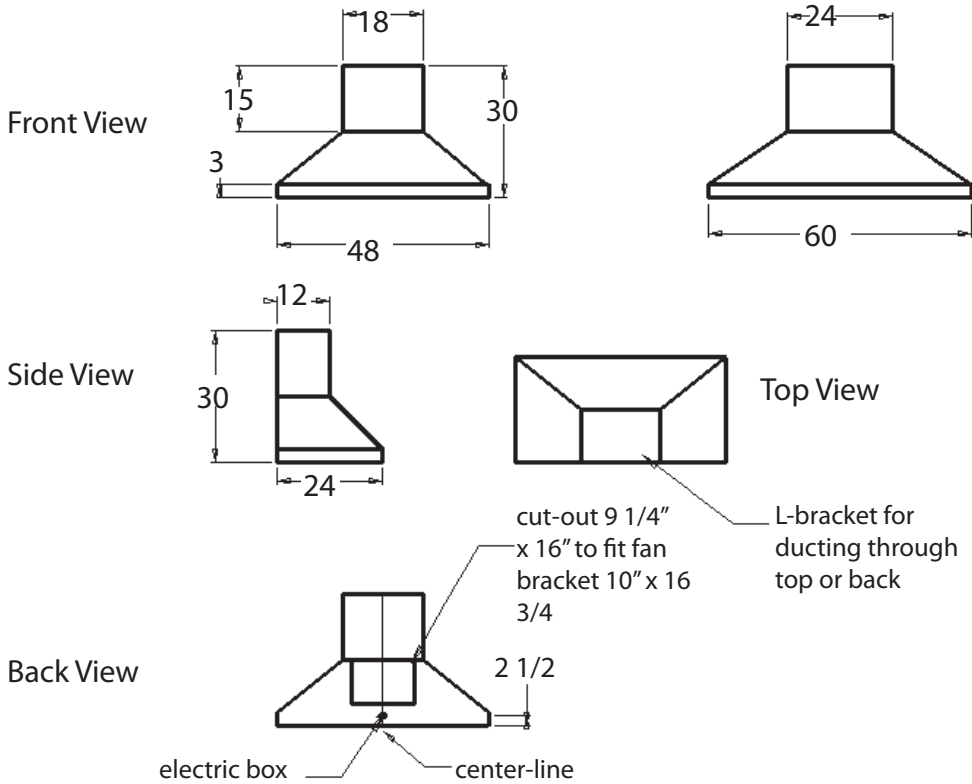

Nothing compares to the quality of our commercial grade 304 stainless steel construction featuring welded seamless corners.

Additional Information

- PC48 - 6024- 0 (Top Diagram)
- PC30 - 4224- 0 (Bottom Diagram)
- Wall Switch Available
- Custom Duct Covers Available
- Potrails Available
- Louvered Duct Cover & Charcoal Filters Available to make hood ductless.