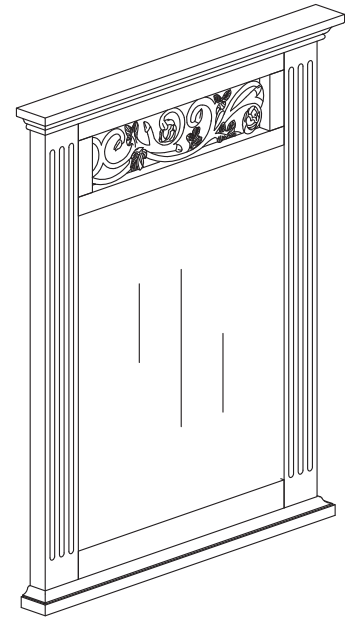

Avanity

NAPA-M24-DC

Features

- Durable rubber wood frame
- Beveled-edge mirror
- Mirror hangs vertically
- Cast iron inlays
- Wall cleat for easy hanging and leveling

Colors / Finishes

- Dark Cherry

Nominal Dimension

- 25W x 2.4D x 31.5H (inches)

Components

Vanity | NAPA-V24-DC

Product Diagrams