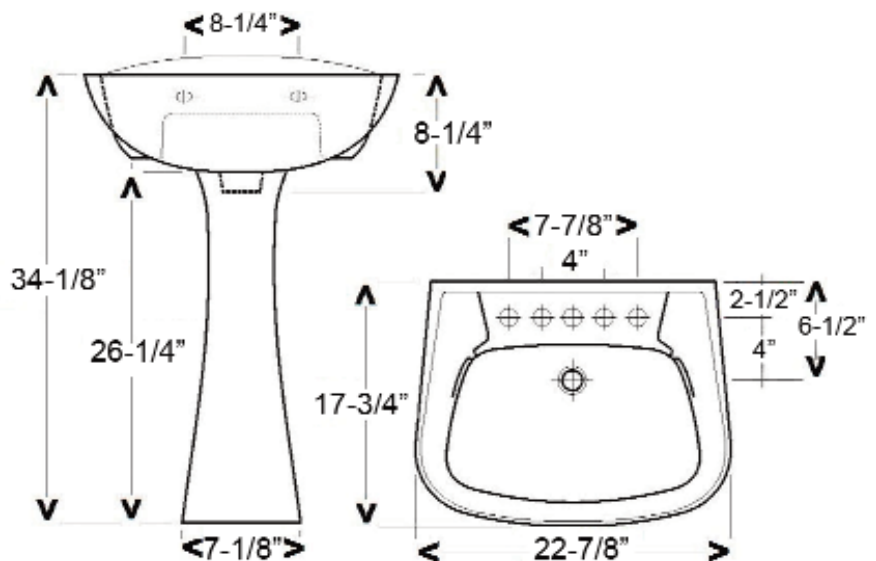

HARTFORD PEDESTAL LAVATORY

Cat. No.
3-31X

Faucet not included

W: 22 7/8"
D: 17 3/4"
H: 34 1/8"
Flange: 1 5/8"

Column: 26-3/4"L x 7-1/2"W x 9-1/2"D

Features:

- ▶ Made of Vitreous China
- ▶ Available for 4" CC or 8" Widespread
- ▶ No Overflow
- ▶ Can be Installed Using Toggle or Molly Bolts (not included)

*For ease of installation, order one of the following:

1. Hangers (pair) \$4.75
2. Bracket (one) \$11.50

Colors:

WH White
BQ Bisque

Meets or exceeds the following specifications: ASME A112.19.2 2008 and CSA B45.1-08 for ceramic plumbing fixtures.

Interior Dimensions:

Basin Interior: 18 1/2"W x 11"D
Basin Depth: 6 1/4"
Mount bolts height: 27 1/2"
Faucet and spout holes: 1 1/8" (4")
1 3/8" (8")

Dimensions of fixture are nominal and may vary within the range of tolerances established by ASME Standard A112.19.2-2008. Dimensions and specifications subject to change without notice.