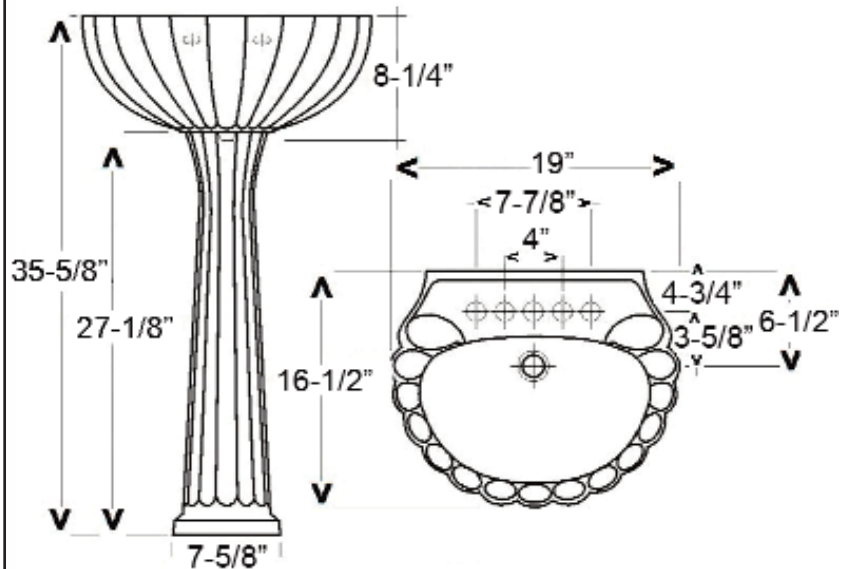

BALI PEDESTAL LAVATORY

Cat. No.
3-58X

Faucet not included

W: 19"
D: 16 1/2"
H: 35 3/8"
Flange: 1 5/8"

Column: 27-1/2"L x 7-1/2"W x 7-1/2"D

Features:

- ▶ Made of Vitreous China
- ▶ Available for 4" CC or 8" Widespread
- ▶ Fluted Basin and Column
- ▶ Can Be Installed Using Toggle or Molly Bolts (not included)

*For ease of installation, order one of the following:

1. Hangers (pair) \$4.75
2. Bracket (one) \$11.50

Colors:

WH White
BQ Bisque

Compliance Certification

Meets or exceeds the following specifications: ASME A112.19.2
2008 and CSA B45.1-08 for ceramic plumbing fixtures.

Interior Dimensions:

Basin Interior: 15 1/4"W x 9 5/8"D
Basin Depth: 5 3/4"
Mount bolts height: 33 1/2"
Mount holes cc: 3 3/4"
Faucet and spout holes: 1 1/8"(4")
1 3/8"(8")

Dimensions of fixture are nominal and may vary within the range of tolerances established by ASME Standard A112.19.2-2008. Dimensions and specifications subject to change without notice.