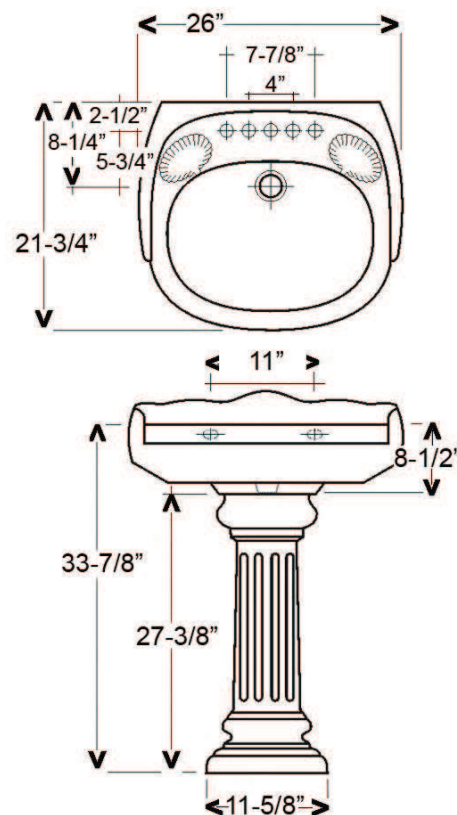

VICTORIA PEDESTAL LAVATORY

Cat. No.
3-75X

Faucet not included

W: 26"
D: 21 3/4"
Total Height: 36 1/2"
Height to top of sink: 33 7/8"
Flange: 1 5/8"

Interior Dimensions:

Basin Interior: 19 1/4"W x 14 1/4"D
Basin Depth: 6 1/8"
Mount bolts height: 32"
Mount holes cc: 11"
Faucet and spout holes: 1 1/4"(4")
1 3/8"(8")

Features:

- ▶ Made of Vitreous China
- ▶ Available for 4" CC or 8" Widespread
- ▶ Can be Installed Using Toggle or Molly Bolts (not included)
- ▶ Overflow

*For ease of installation, order one of the following:

1. Hangers (pair) \$4.75
2. Bracket (one) \$11.50

Colors:

WH White
BQ Bisque

Compliance Certification
Meets or exceeds the following specifications: ASME A112.19.2-2008 and CSA B45.1-08 for ceramic plumbing fixtures

Dimensions of fixture are nominal and may vary within the range of tolerances established by ASME Standard A112.19.2-2008. Dimensions and specifications subject to change without notice.