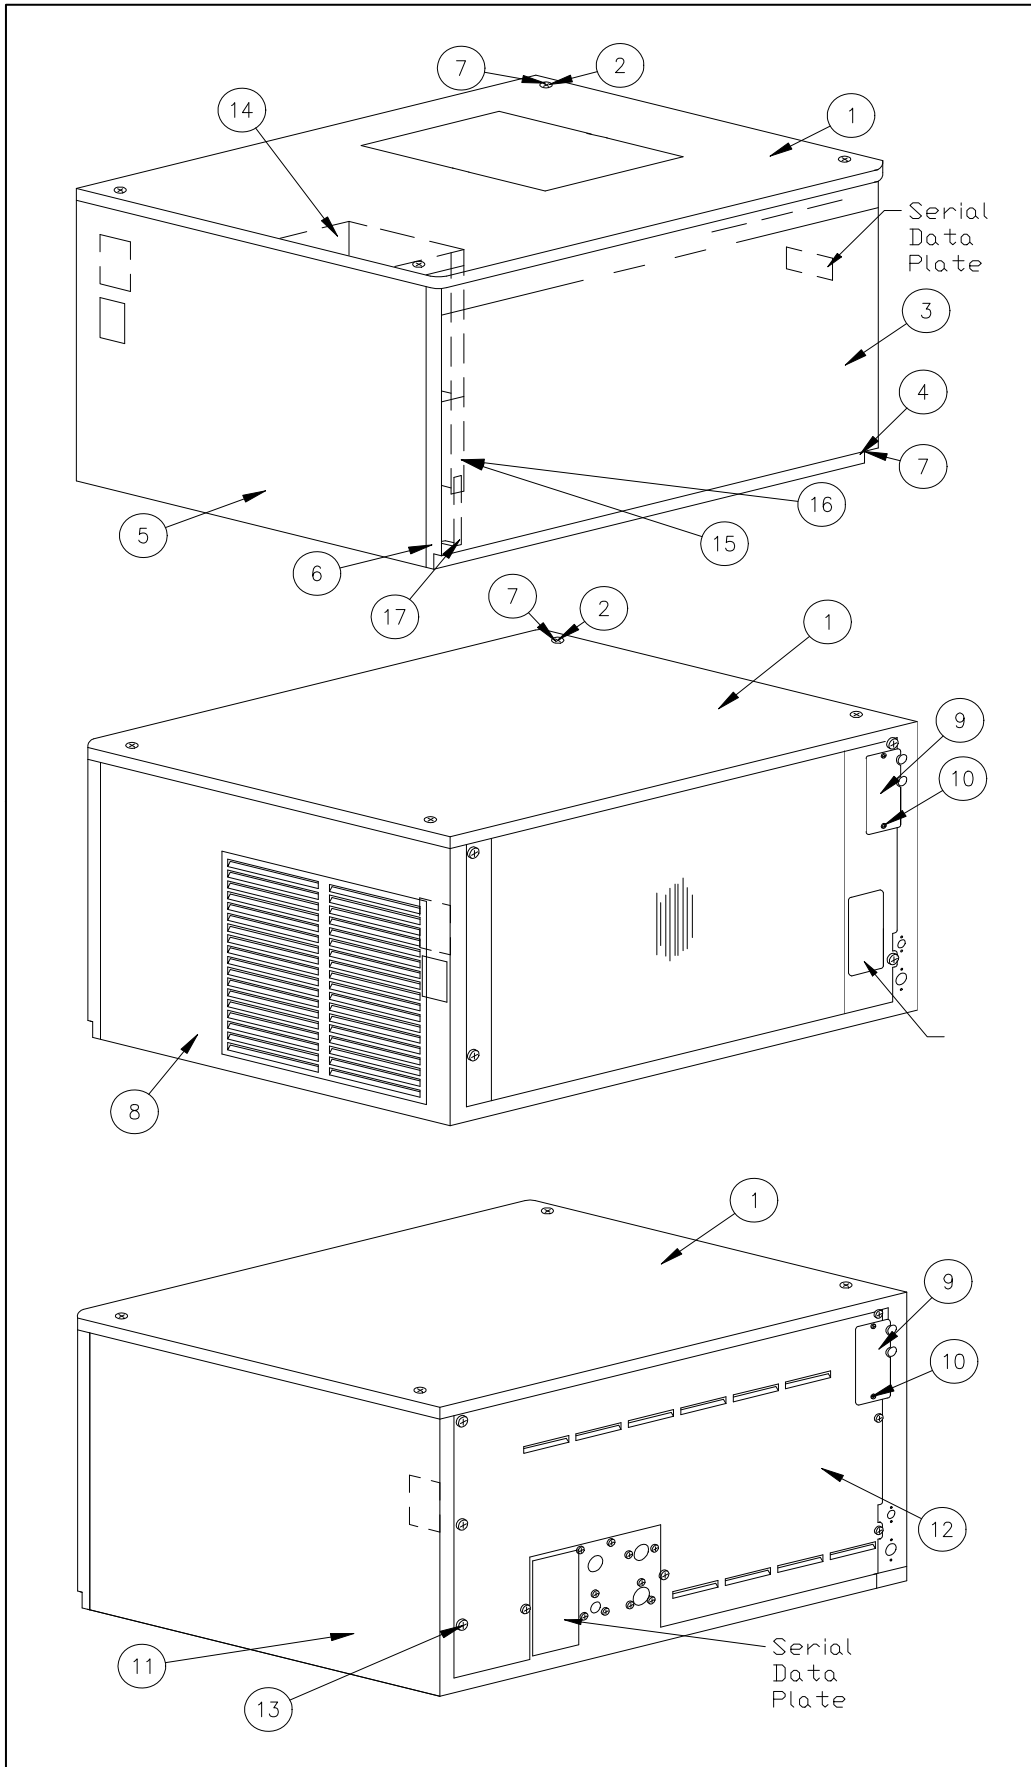

ICE Series Service Parts

Exterior Components

Item	Model Number					Description
No.	ICE0250	ICE0400	ICE0406	ICE0500	ICE0606	
1	2101285-01	2101285-01	2101285-01	2101285-01	2101285-01	Top Panel
1	2101280-01	2101280-01	2101280-01	2101280-01	2101280-01	Top Panel-Top Discharge
2	9031098-02	9031098-02	9031098-02	9031098-02	9031098-02	Top Panel Screw
3	2031465-01	2031465-01	2031465-01	2031465-01	2031465-01	Front Panel
4	9031098-02	9031098-02	9031098-02	9031098-02	9031098-02	Front Panel Screw
5	3021770-01	3021770-01	3021770-01	3021770-01	3021770-01	LH Side Panel
6	9031046-02	9031046-02	9031046-02	9031046-02	9031046-02	Side Panel Screws
7	9031141-01	9031141-01	9031141-01	9031141-01	9031141-01	Plastic Nut Insert
8	2031468-01	2031468-01	2031468-01	2031468-01	2031468-01	RH Side Panel-Louvered
9	3012681-01	3012681-01	3012681-01	3012681-01	3012681-01	Junction Box Cover
10	9031046-01	9031046-01	9031046-01	9031046-01	9031046-01	Junction Box Cover Screw
11	3021774-01	3021774-01	3021774-01	3021774-01	3021774-01	RH Side Panel
12	3021742-01	3021742-01	3021742-01	3021742-01	3021742-01	Rear Panel
13	9031046-01	9031046-01	9031046-01	9031046-01	9031046-01	Rear Panel Screw
14	3012905-01	3012905-01	3012905-01	3012905-01	3012905-01	Control Box Top Cover
15	3012904-01	3012904-01	3012904-01	3012904-01	3012904-01	Control Box Side Cover
16	9031046-01	9031046-01	9031046-01	9031046-01	9031046-01	Control Box Screws
17	3012893-01	3012893-01	3012893-01	3012893-01	3012893-01	Water Trough Support

Item	Model Number			Description
No.	ICE0305	ICE0405	ICE0605	
1	2101285-01	2101285-01	2101285-01	Top Panel
1	2101280-01	2101280-01	2101280-01	Top Panel-Top Discharge
2	9031098-02	9031098-02	9031098-02	Top Panel Screw
3	2031465-01	2031465-01	2031465-01	Front Panel
4	9031098-02	9031098-02	9031098-02	Front Panel Screw
5	3021770-01	3021770-01	3021770-01	LH Side Panel
6	9031046-02	9031046-02	9031046-02	Side Panel Screws
7	9031141-01	9031141-01	9031141-01	Plastic Nut Insert
8	2031468-01	2031468-01	2031468-01	RH Side Panel-Louvered
9	3012681-01	3012681-01	3012681-01	Junction Box Cover
10	9031046-01	9031046-01	9031046-01	Junction Box Cover Screw
11	3021774-01	3021774-01	3021774-01	RH Side Panel
12	3021742-01	3021742-01	3021742-01	Rear Panel
13	9031046-01	9031046-01	9031046-01	Rear Panel Screw
14	3012905-01	3012905-01	3012905-01	Control Box Top Cover
15	3012904-01	3012904-01	3012904-01	Control Box Side Cover
16	9031046-01	9031046-01	9031046-01	Control Box Screws
17	3012893-01	3012893-01	3012893-01	Water Trough Support