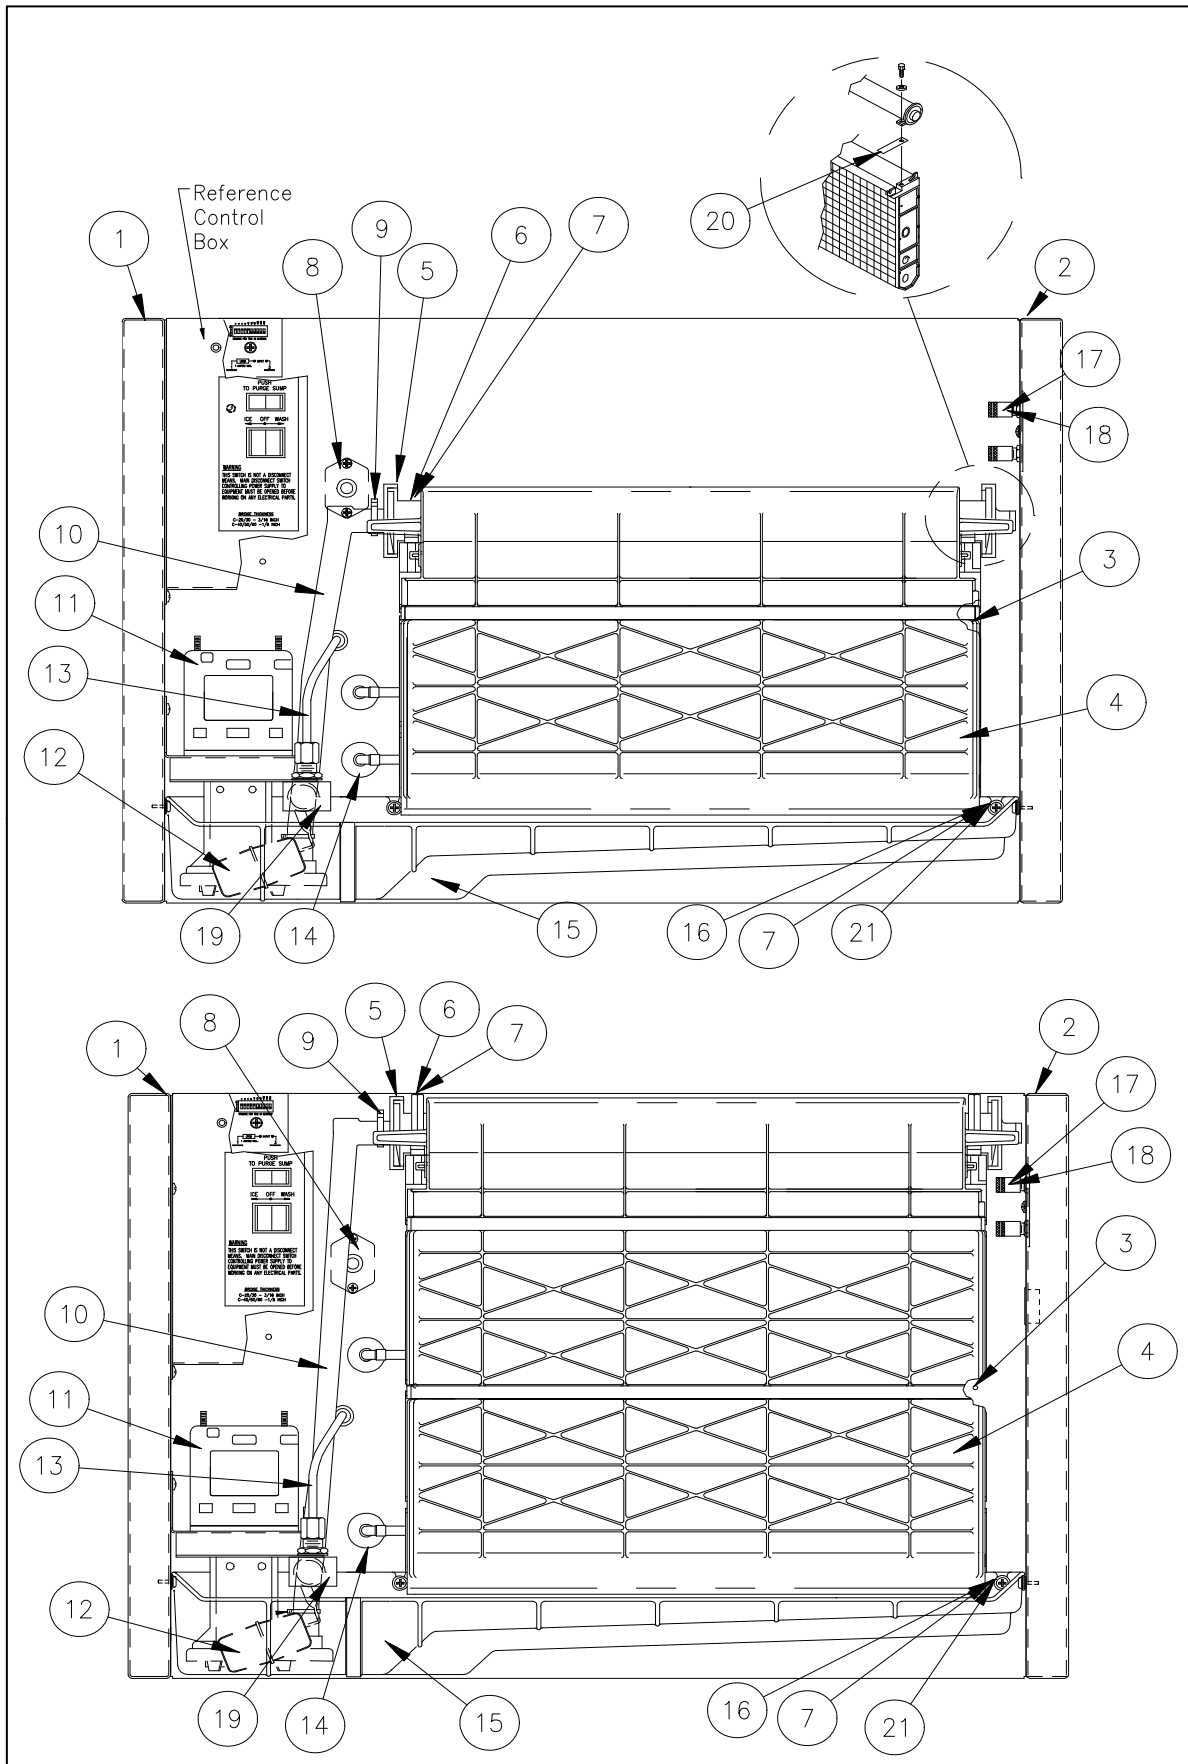

Item	Model Number			Description
No.	ICE0305	ICE0405	ICE0605	
1	2101285-01	2101285-01	2101285-01	Top Panel
1	2101280-01	2101280-01	2101280-01	Top Panel- <b>Top Discharge</b>
2	9031098-02	9031098-02	9031098-02	Top Panel Screw
3	2031465-01	2031465-01	2031465-01	Front Panel
4	9031098-02	9031098-02	9031098-02	Front Panel Screw
5	3021770-01	3021770-01	3021770-01	LH Side Panel
6	9031046-02	9031046-02	9031046-02	Side Panel Screws
7	9031141-01	9031141-01	9031141-01	Plastic Nut Insert
8	2031468-01	2031468-01	2031468-01	RH Side Panel- <b>Louvered</b>
9	3012681-01	3012681-01	3012681-01	Junction Box Cover
10	9031046-01	9031046-01	9031046-01	Junction Box Cover Screw
11	3021774-01	3021774-01	3021774-01	RH Side Panel
12	3021742-01	3021742-01	3021742-01	Rear Panel
13	9031046-01	9031046-01	9031046-01	Rear Panel Screw
14	3012905-01	3012905-01	3012905-01	Control Box Top Cover
15	3012904-01	3012904-01	3012904-01	Control Box Side Cover
16	9031046-01	9031046-01	9031046-01	Control Box Screws
17	3012893-01	3012893-01	3012893-01	Water Trough Support