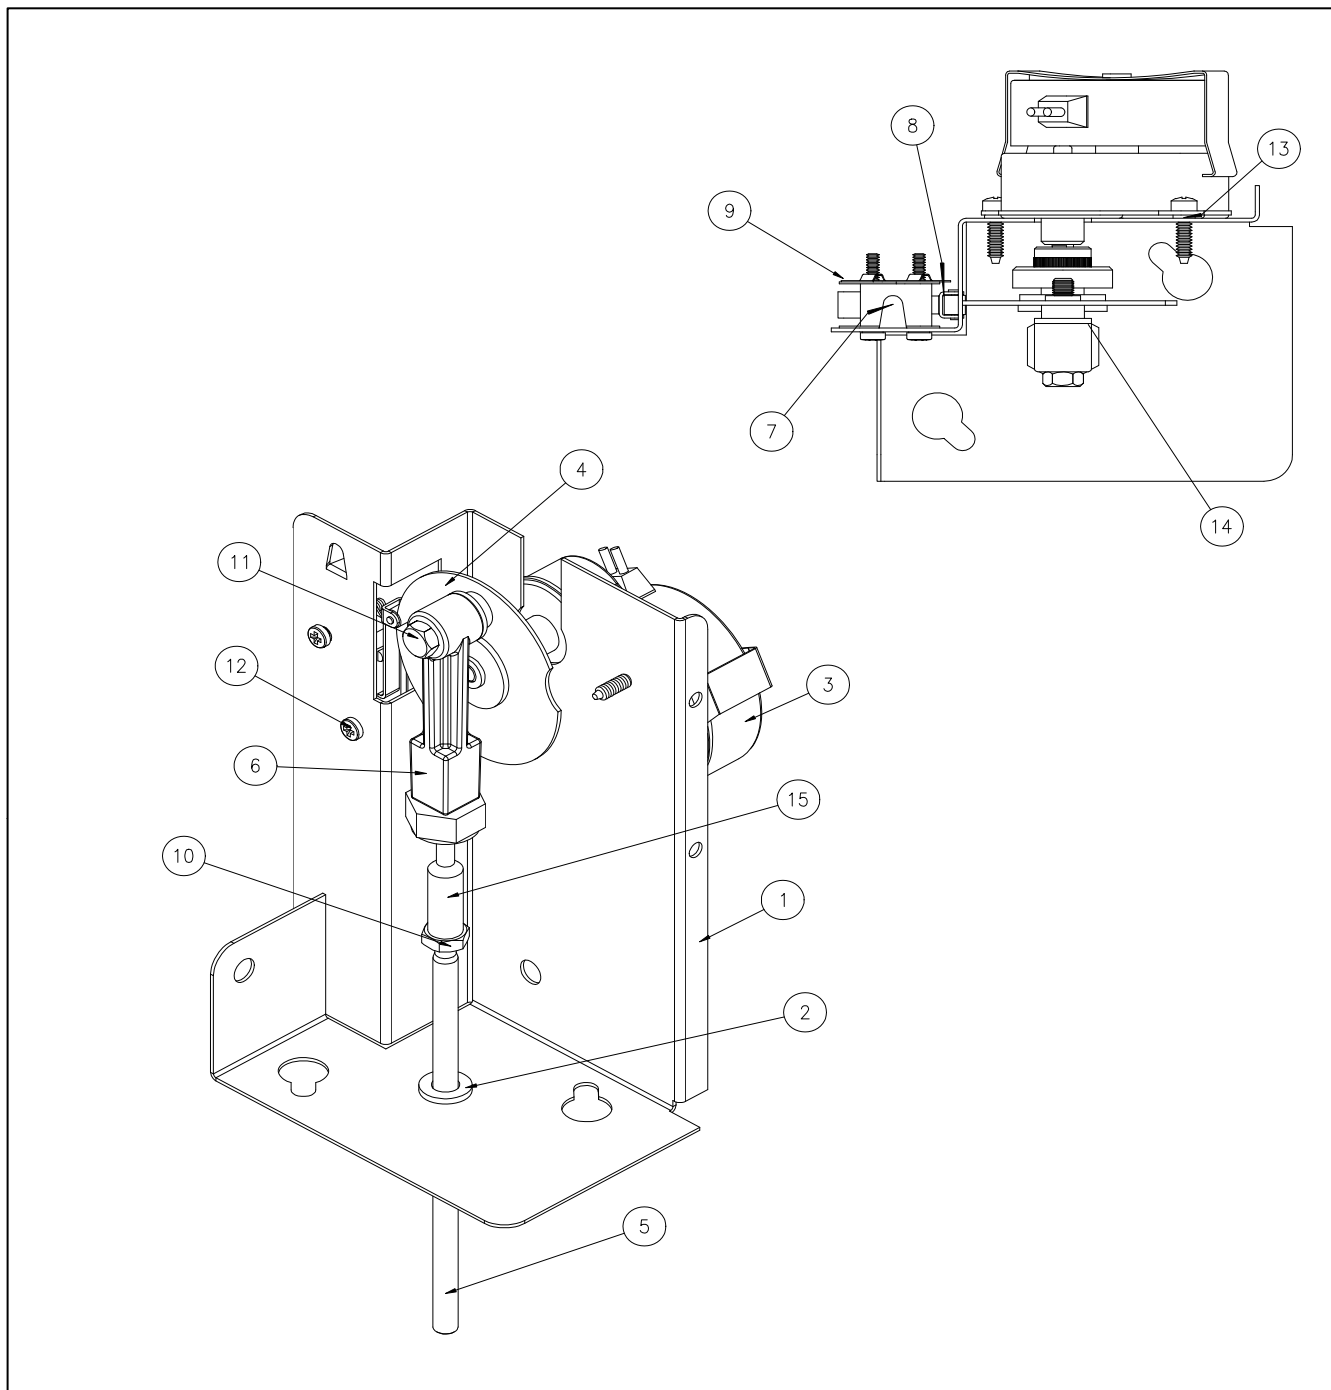

ICE Series Service Parts

Harvest Assist Assembly

Item No.	Model Number					Description
	ICE0250	ICE0400	ICE0406	ICE0500	ICE0606	
1	3012890-01	3012890-01	3012890-01	3012890-01	3012890-01	Probe Motor Bracket
2	9051001-13	9051001-13	9051001-13	9051001-13	9051001-13	Snap Bushing
3	9161030-01	9161030-01	9161031-01	9161030-01	9161031-01	Gear Motor
4	9131190-01	9131190-01	9131190-01	9131190-01	9131190-01	Clutch Assembly 180 Degree
5	9131189-03	9131189-03	9131189-03	9131189-03	9131189-03	Probe Shaft
6	9051057-01	9051057-01	9051057-01	9051057-01	9051057-01	Connecting Rod
7	9101160-01	9101160-01	9101160-01	9101160-01	9101160-01	Cam Switch
8	9031120-01	9031120-01	9031120-01	9031120-01	9031120-01	Speed Nut Plate
9	3051145-01	3051145-01	3051145-01	3051145-01	3051145-01	Insulation, Switch
10	9031005-03	9031005-03	9031005-03	9031005-03	9031005-03	#10-32 Hex Nut
11	9031119-01	9031119-01	9031119-01	9031119-01	9031119-01	Shoulder Screw
12	9031008-16	9031008-16	9031008-16	9031008-16	9031008-16	Pan Head Machine Screw
13	9031019-05	9031019-05	9031019-05	9031019-05	9031019-05	Self Tapping Screw
14	9031003-03	9031003-03	9031003-03	9031003-03	9031003-03	Flat Washer
15	9021017-02	9021017-02	9021017-02	9021017-02	9021017-02	Swivel
	2061962-01S	2061962-01S	2061962-02S	2061962-01S	2061962-02S	Complete Assembly

Item No.	Model Number			Description
	ICE0305	ICE0405	ICE0605	
1	3012890-01	3012890-01	3012890-01	Probe Motor Bracket
2	9051001-13	9051001-13	9051001-13	Snap Bushing
3	9161031-01	9161031-01	9161031-01	Gear Motor
4	9131190-01	9131190-01	9131190-01	Clutch Assembly 180 Degree
5	9131189-03	9131189-03	9131189-03	Probe Shaft
6	9051057-01	9051057-01	9051057-01	Connecting Rod
7	9101160-01	9101160-01	9101160-01	Cam Switch
8	9031120-01	9031120-01	9031120-01	Speed Nut Plate
9	3051145-01	3051145-01	3051145-01	Insulation, Switch
10	9031005-03	9031005-03	9031005-03	#10-32 Hex Nut
11	9031119-01	9031119-01	9031119-01	Shoulder Screw
12	9031008-16	9031008-16	9031008-16	Pan Head Machine Screw
13	9031019-05	9031019-05	9031019-05	Self Tapping Screw
14	9031003-03	9031003-03	9031003-03	Flat Washer
15	9021017-02	9021017-02	9021017-02	Swivel
	2061962-02S	2061962-02S	2061962-02S	Complete Assembly