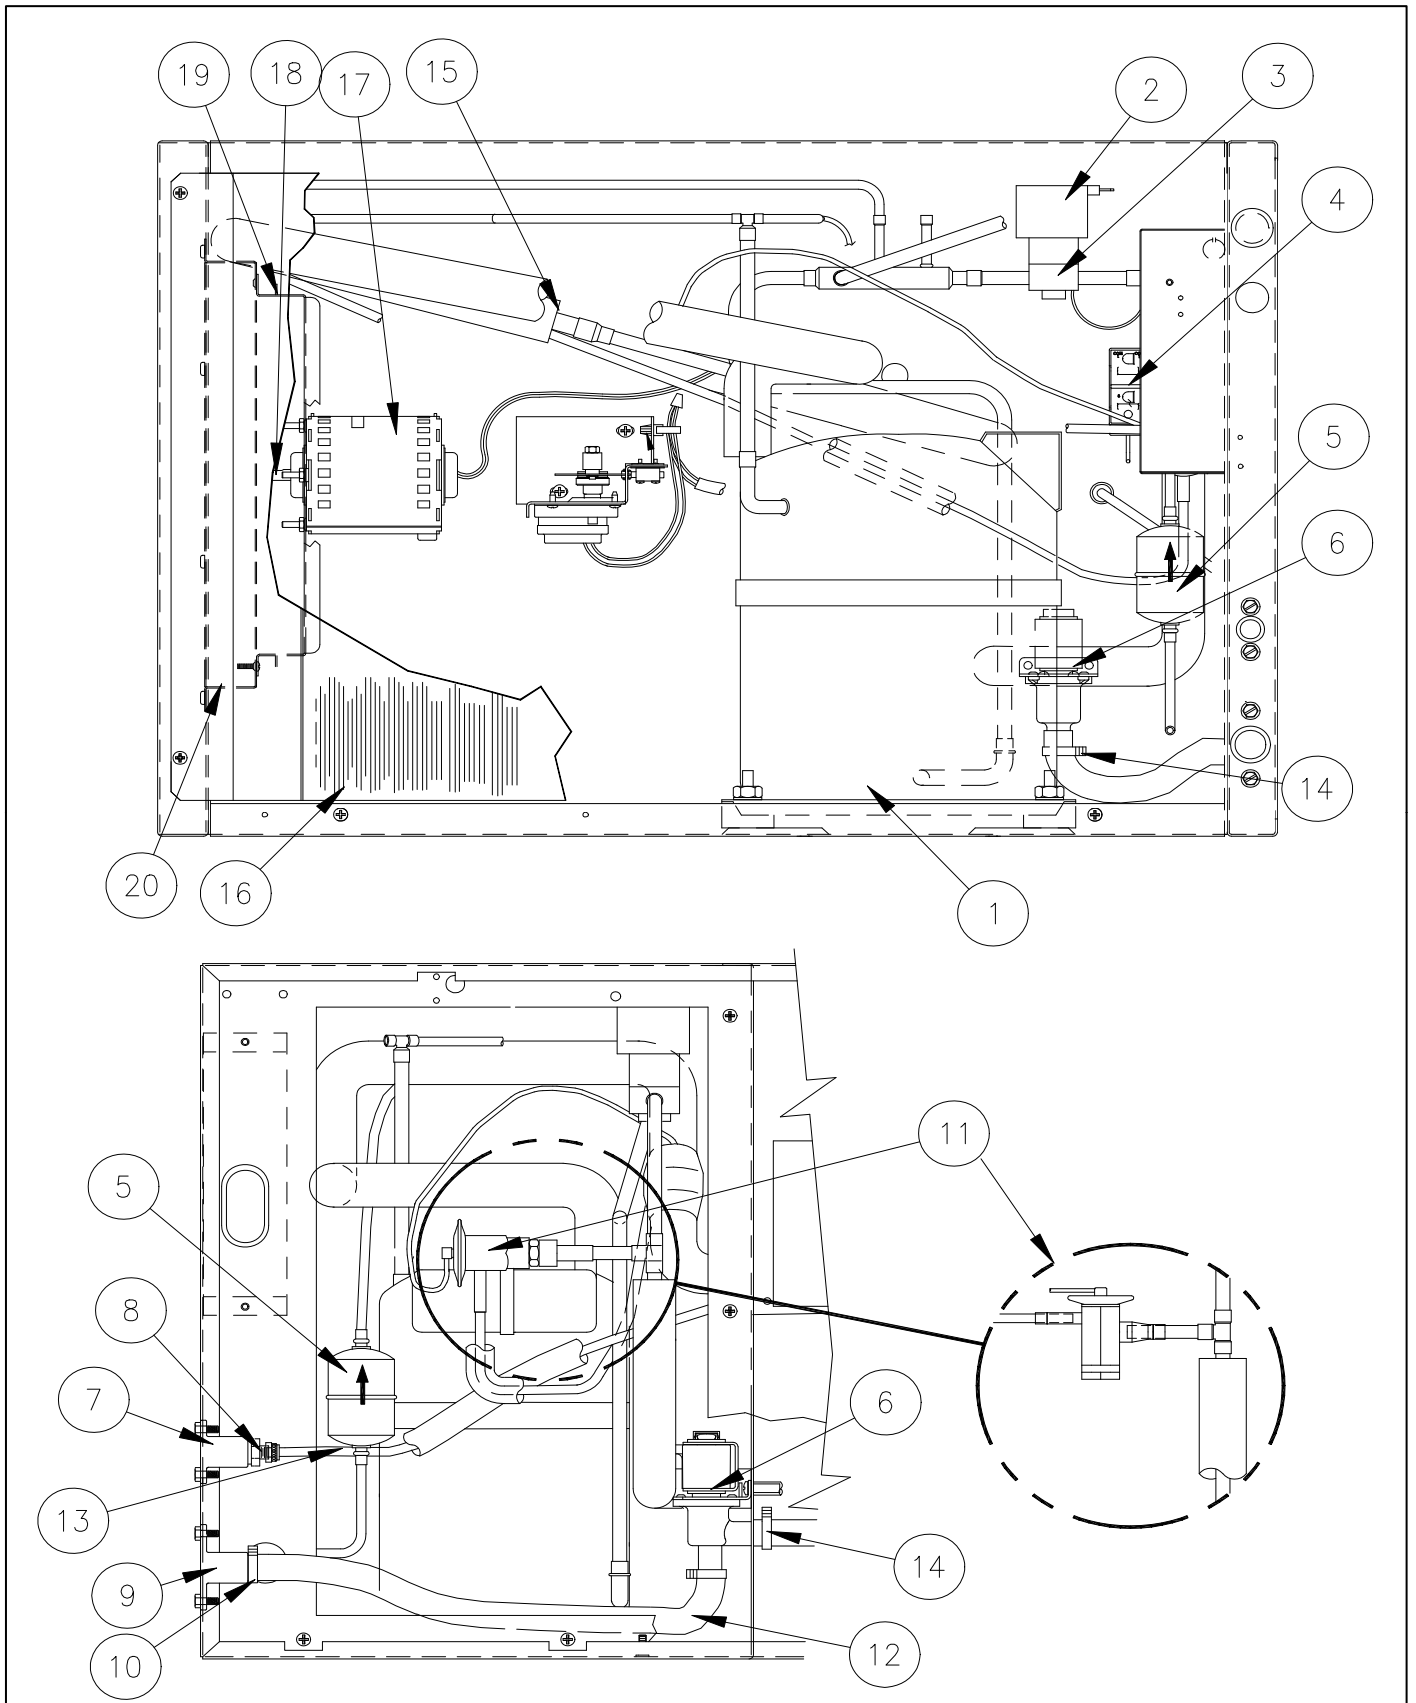

ICE Series Service Parts

Air Cooled

Item No.	Model Number					Description
	ICE0250	ICE0400	ICE0406	ICE0500	ICE0606	
1	9181117-11	9181086-11	9181086-12	9181085-12	9181112-11	Compressor
1	9181121-11					Compressor Beg. Rev 2
2	9151123-03	9151123-03	9151123-04	9151123-03	9151123-04	Hot Gas Valve Coil
3	9151123-01	9151123-01	9151123-01	9151123-01	9151123-01	Hot Gas Valve Body
4	9041094-01	9041094-01	9041094-01	9041094-01	9041094-01	Low Pressure Control
5	9151004-02	9151004-02	9151004-02	9151004-02	9151004-02	Filter Drier
6	9041105-01	9041105-01	9041105-02	9041105-01	9041105-02	Purge Valve - 9041086 is NLA
6.1	9041105-101	9041105-101	9041105-101	9041105-101	9041105-101	Purge Valve Mounting Bracket
7	9091074-01	9091074-01	9091074-01	9091074-01	9091074-01	Drop Adapter
8	9091083-01	9091083-01	9091083-01	9091083-01	9091083-01	Water Inlet Fitting
9	9091140-01	9091140-01	9091140-01	9091140-01	9091140-01	Purge Drain Fitting
10	9021010-03	9021010-03	9021010-03	9021010-03	9021010-03	Clamp
11	9151006-16	9151006-08	9151006-08	9151006-08	9151006-08	Expansion Valve
11	9151154-01					Expansion Valve (Beg. Ser. F3)
11		9151149-01	9151149-01	9151149-01		Expansion Valve (Beg. Ser. K1)
11					9151151-01	Expansion Valve (Beg. Ser. B2)
12	9051280-01	9051280-01	9051280-01	9051280-01	9051280-01	Purge Drain Hose
13	6021032-01	6021032-01	6021032-01	6021032-01	6021032-01	Tube (2.17 Ft.)
14	9021010-04	9021010-04	9021010-04	9021010-04	9021010-04	Clamp
15	9041087-03	9041087-03	9041087-03	9041087-03	9041087-03	High Temp Safety
16	9141104-01	9141106-01	9141106-01	9141113-01	9141113-01	Air Condenser
				9141120-01		Air Cond Beg Ser E217-07212-Z
					9141120-01	Air Cond Beg Ser F2
17	9161089-02	9161089-02	9161089-03	9161089-02	9161089-03	Fan Motor
17				9161078-01		Fan Motor Beg. 07111280012633
18	9131332-02	9131332-02	9131332-02	9131332-02	9131332-02	Fan Blade
18				9131383-01		Fan Blade Beg. 07111280012633
19	3012527-01	3012527-01	3012527-01	3012527-01	3012527-01	Fan Motor Bracket
19				3013252-01		Fan Motor Brkt Beg 07111280012633
20	3012526-01	3012526-01	3012526-01	3012526-01	3012526-01	Fan Shroud

Note: When installing a 9041105 Series Purge Valve the 9041105-101 Mounting Bracket is required.