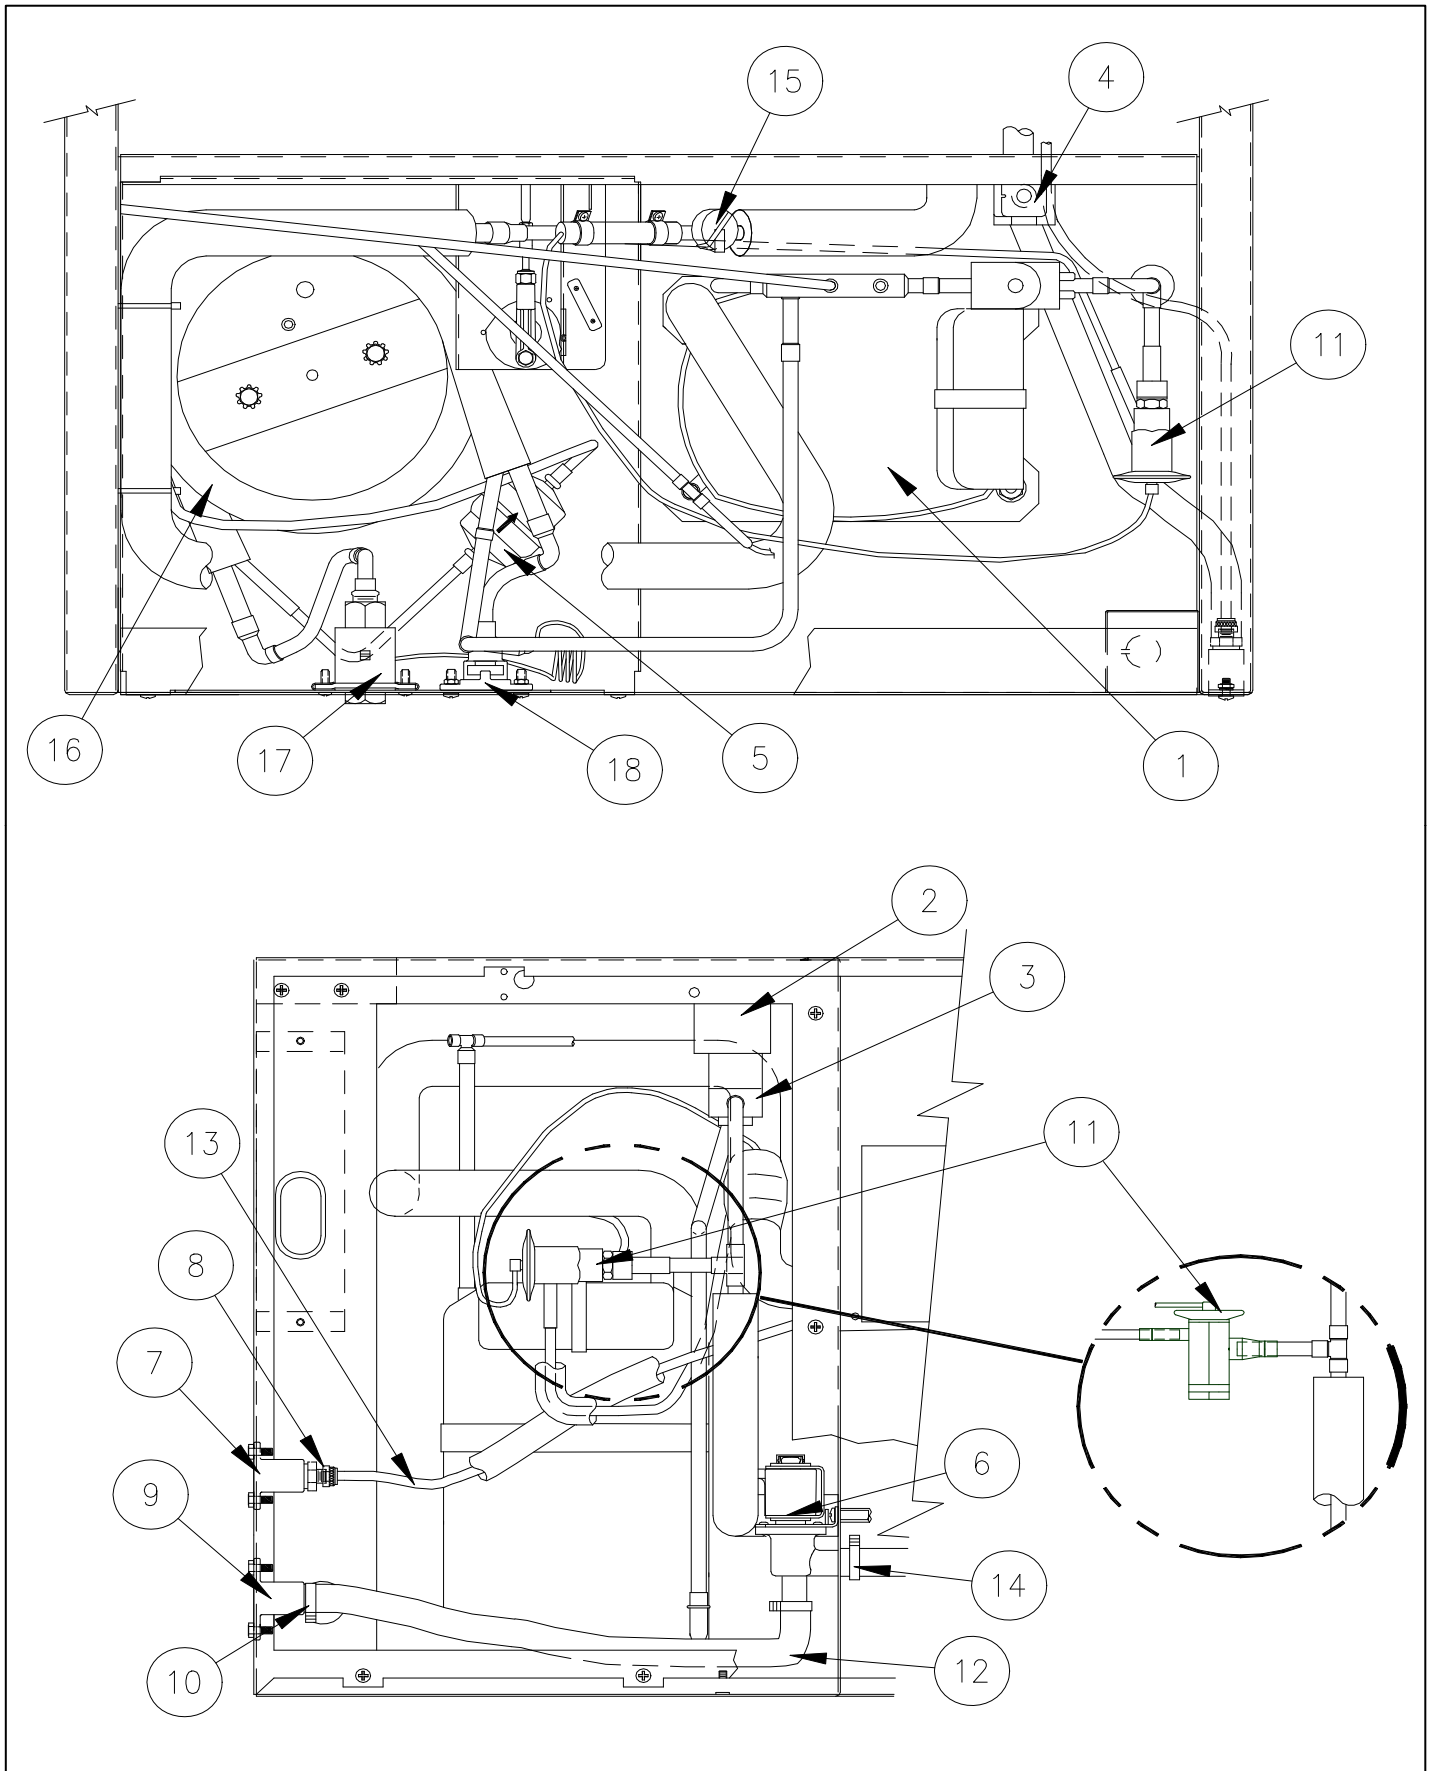

ICE Series Service Parts

Water Cooled

Item		Model Number				Description
No.	ICE0250	ICE0400	ICE0406	ICE0500	ICE0606	
1	9181117-11	9181086-11	9181086-12	9181085-12	9181112-11	Compressor
1	9181121-11					Compressor Beg. Rev 2
2	9151123-03	9151123-03	9151123-04	9151123-03	9151123-04	Hot Gas Valve Coil
3	9151123-01	9151123-01	9151123-01	9151123-01	9151123-01	Hot Gas Valve Body
4	9041094-01	9041094-01	9041094-01	9041094-01	9041094-01	Low Pressure Control
5	9151004-02	9151004-02	9151004-02	9151004-02	9151004-02	Filter Drier
6	9041105-01	9041105-01	9041105-02	9041105-01	9041105-02	Purge Valve - 9041086 is NLA
6.1	9041105-101	9041105-101	9041105-101	9041105-101	9041105-101	Purge Valve Mounting Bracket
7	9091074-01	9091074-01	9091074-01	9091074-01	9091074-01	Drop Adapter
8	9091083-01	9091083-01	9091083-01	9091083-01	9091083-01	Water Inlet Fitting
9	9091119-01	9091119-01	9091119-01	9091119-01	9091119-01	Purge Drain Fitting
10	9021010-03	9021010-03	9021010-03	9021010-03	9021010-03	Clamp
11	9151006-21	9151006-08	9151006-08	9151006-08	9151006-08	Expansion Valve
11	9151154-01					Expansion Valve (Beg. Ser. F3)
11		9151149-01	9151149-01	9151149-01		Expansion Valve (Beg. Ser. K1)
11					9151151-01	Expansion Valve (Beg. Ser. B2)
12	9051280-01	9051280-01	9051280-01	9051280-01	9051280-01	Purge Drain Hose
13	6021032-01	6021032-01	6021032-01	6021032-01	6021032-01	Tube (2.17 Ft.)
14	9021010-04	9021010-04	9021010-04	9021010-04	9021010-04	Clamp
15	9041087-03	9041087-03	9041087-03	9041087-03	9041087-03	High Temp Safety
16	9141061-01	9141023-01	9141024-01	9141024-01	9141024-01	Water Condenser
17	9041059-01	9041059-01	9041059-01	9041059-01	9041059-01	Water Valve
18	9091063-02	9091063-02	9091063-02	9091063-02	9091063-02	Drop Adapter 1/2"

Note: When installing a 9041105 Series Purge Valve the 9041105-101 Mounting Bracket is required.

Item		Model Number			Description
No.	ICE0305	ICE0405	ICE0605		
1	9101088-11	9181088-11	9181112-12	Compressor	
2	9151123-04	9151123-04	9151123-04	Hot Gas Valve Coil	
3	9151123-01	9151123-01	9151123-01	Hot Gas Valve Body	
4	9041094-01	9041094-01	9041094-01	Low Pressure Control	
5	9151004-02	9151004-02	9151004-02	Filter Drier	
6	9041105-02	9041105-02	9041105-02	Purge Valve - 9041086 is NLA	
6.1	9041105-101	9041105-101	9041105-101	Purge Valve Mounting Bracket	
7	9091074-01	9091074-01	9091074-01	Drop Adapter	
8	9091083-01	9091083-01	9091083-01	Water Inlet Fitting	
9	9091119-01	9091119-01	9091119-01	Purge Drain Fitting	
10	9021010-03	9021010-03	9021010-03	Clamp	
11	9161006-16	9151006-08	9151006-08	Expansion Valve	
11	9151154-01			Expansion Valve (Beg. Ser. F3)	
11		9151149-01		Expansion Valve (Beg. Ser. K1)	
11			9151151-01	Expansion Valve (Beg. Ser. B2)	
15	9041087-03	9041087-03	9041087-03	High Temp Safety	
16	9141061-01	9141024-01	9141024-01	Water Condenser	
17	9041059-01	9041059-01	9041059-01	Water Valve	
18	9091063-02	9091063-02	9091063-02	Drop Adapter 1/2"	

Note: When installing a 9041105 Series Purge Valve the 9041105-101 Mounting Bracket is required.