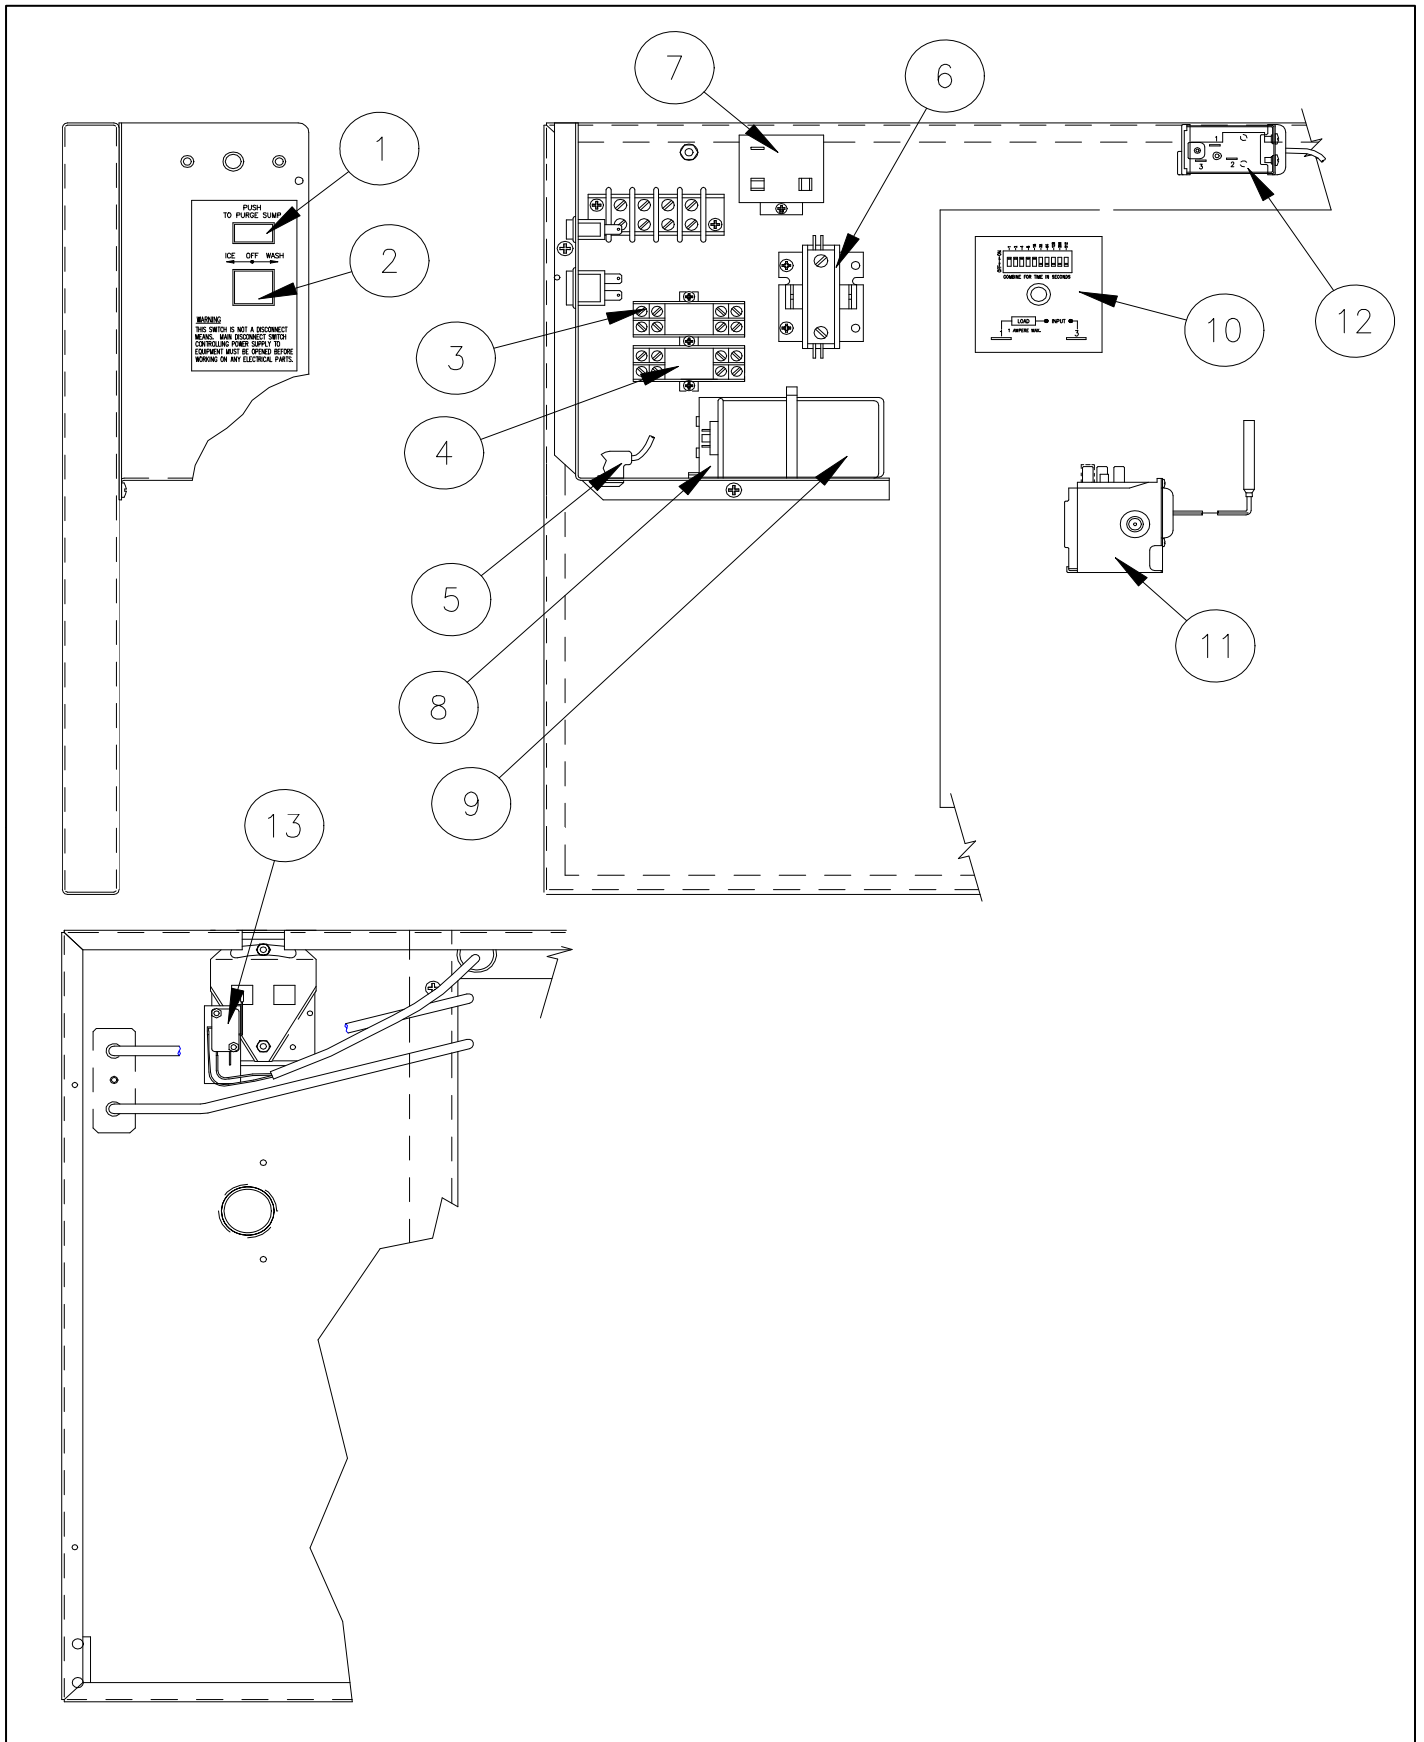

Item		Model Number				Description
No.	ICE0250	ICE0400	ICE0406	ICE0500	ICE0606	
1	9101139-03	9101139-03	9101139-03	9101139-03	9101139-03	Purge Switch
2	9101195-01	9101195-01	9101195-01	9101195-01	9101195-01	ON-OFF-WASH Switch
3	9101083-01	9101083-01	9101083-01	9101083-01	9101083-01	Relay Socket
4	9101084-01	9101084-01	9101084-02	9101084-01	9101084-02	Relay
5	9101218-12	9101218-12	9101218-12	9101218-12	9101218-12	Water Pump Cord
6	9101002-07	9101002-03	9101002-04	9101002-03	9101002-04	Contactactor
7	9181004-27	9181010-14	9181004-07	9181010-12	9181010-12	Compressor Start Relay
8	9181003-39	9181003-17	9181003-05	9181003-26	9181003-26	Start Capacitor
9	N/A	N/A	N/A	9181009-17	9181009-11	Run Capacitor
10	9101148-01	9101148-01	9101148-01	9101148-01	9101148-01	Timer
11	9041094-01	9041094-01	9041094-01	9041094-01	9041094-01	Low Pressure Timer Initiate
12	N/A	N/A	N/A	9041040-01	9041040-01	Pump Down Control
13	9101124-02	9101124-02	9101124-02	9101124-02	9101124-02	Bin Switch

Item		Model Number			Description
No.	ICE0305	ICE0405	ICE0605		
1	9101139-03	9101139-03	9101139-03	Purge Switch	
2	9101195-01	9101195-01	9101195-01	ON-OFF-WASH Switch	
3	9101083-01	9101083-01	9101083-01	Relay Socket	
4	9101084-02	9101084-02	9101084-02	Relay	
5	9101218-12	9101218-12	9101218-12	Water Pump Cord	
6	9101002-04	9101002-04	9101002-04	Contactactor	
7	9181004-04	9181004-04	9181010-10	Compressor Start Relay	
8	9181003-08	9181003-08	9181003-33	Start Capacitor	
9	N/A	N/A	9181009-11	Run Capacitor	
10	9101148-01	9101148-01	9101148-01	Timer	
11	9041094-01	9041094-01	9041094-01	Low Pressure Timer Initiate	
12	N/A	N/A	9041040-01	Pump Down Control	
13	9101124-02	9101124-02	9101124-02	Bin Switch	

Compressor Components

Model Number					Description
ICE0250	ICE0400	ICE0406	ICE0500	ICE0606	
9181121-11	9181086-11	9181086-12	9181085-12	9181112-11	Compressor
9181005-37	9181005-12	9181005-26	9181005-22	Internal	Overload
9181004-27	9181010-14	9181004-07	9181010-12	9181010-12	Relay
9181003-39	9181003-17	9181003-05	9181003-26	9181003-26	Start Capacitor
N/A	N/A	N/A	9181009-17	9181009-11	Run Capacitor

Model Number			
ICE0305	ICE0405	ICE0605	Description
9181088-11	9181088-11	9181112-12	Compressor
9181005-26	9181005-26	Internal	Overload
9181004-04	9181004-04	9181010-10	Relay
9181003-08	9181003-08	9181003-33	Start Capacitor
N/A	N/A	9181009-11	Run Capacitor