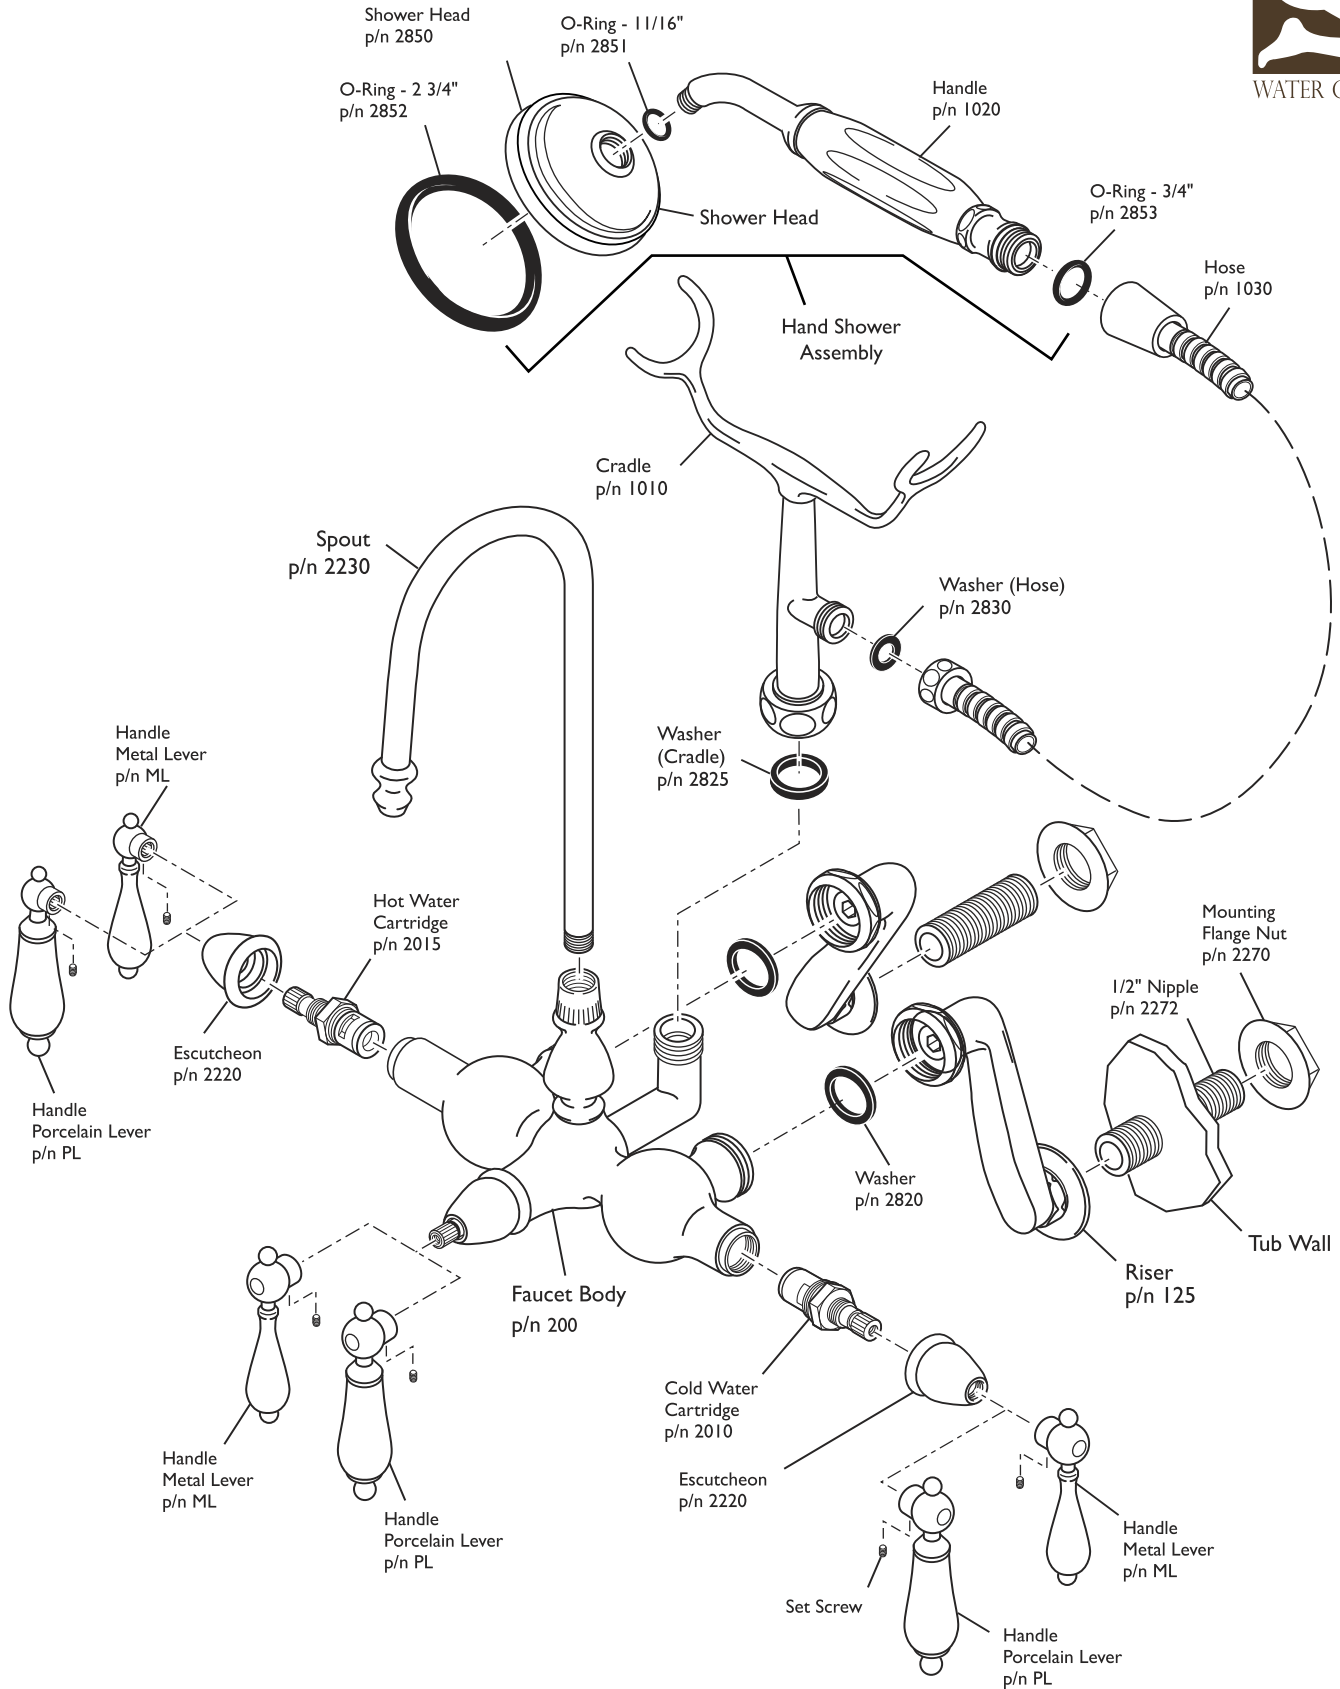

F6-0011 Tub Faucet

ASSEMBLY DIAGRAM

F6-0011 Faucet

SPECIFICATION SHEET