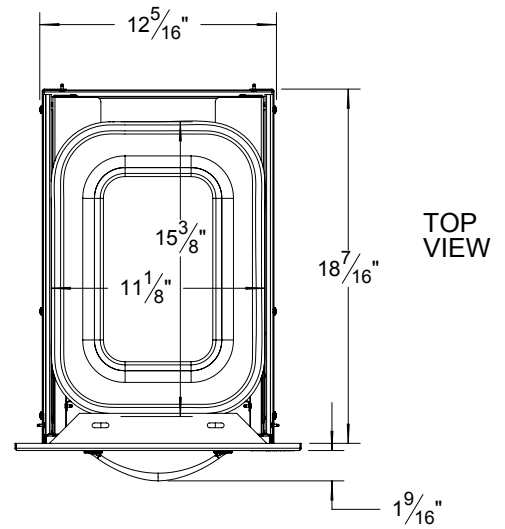

TYPICAL AB-TC INSTALLATION

COUNTER FRONT CUTOUT REQUIREMENTS

TOP VIEW

RIGHT PROFILE