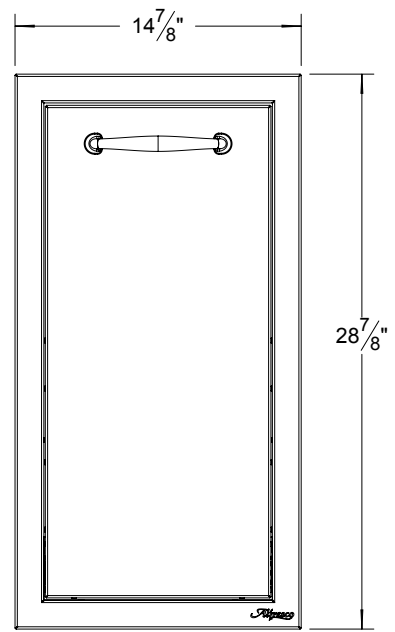

TYPICAL AB-TC INSTALLATION

COUNTER FRONT CUTOUT REQUIREMENTS

TOP VIEW

RIGHT PROFILE