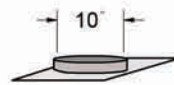

For 30" & 36" Pyramid Classic Hoods

Inline/Remote Blower

1200 CFM Blower

600 CFM Blower

Inline/Remote Blower

1200 CFM Blower

Additional Information

- Blower & Blower Bracket Slide in from Rear.
- Wall Switch Kits Available upon request.
- Custom Duct Covers Available upon request.
- Available as Ductless with Louvered Duct Cover & Charcoal Filter.

Telescoping Flue
15" - 27" Extension

Top or Rear Exhaust
w/ proper Ducting

For installation, use and care, and wiring information please visit www.prestige-america.com