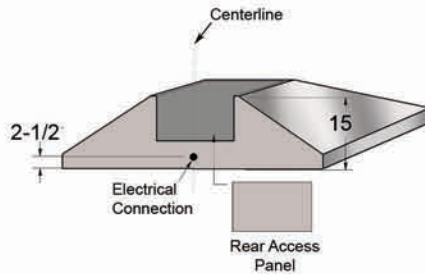

600 CFM Blower

Inline/Remote Blower

1200 CFM Blower