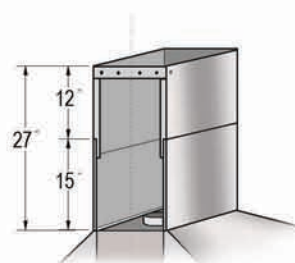

For 30" & 36" Pyramid Classic Hoods

Inline/Remote Blower

1200 CFM Blower

600 CFM Blower

Inline/Remote Blower

1200 CFM Blower

Additional Information

- Blower & Blower Bracket Slide in from Rear.
- Wall Switch Kits Available upon request.
- Custom Duct Covers Available upon request.
- Available as Ductless with Louvered Duct Cover & Charcoal Filter.

Telescoping Flue
15" - 27" Extension

Top or Rear Exhaust
w/ proper Ducting

For installation, use and care, and wiring information please visit www.prestige-america.com