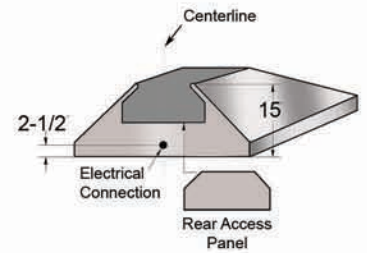

PRESTIGE®

PYRAMID CLASSIC HOODS

Blower Bracket Configurations

For 42", 48", 54", 60 & 66" Pyramid Classic Hoods

For 30" & 36" Pyramid Classic Hoods

Inline/Remote Blower

1200 CFM Blower

600 CFM Blower

Inline/Remote Blower

1200 CFM Blower

Additional Information

- Blower & Blower Bracket Slide in from Rear.
- Wall Switch Kits Available upon request.
- Custom Duct Covers Available upon request.
- Available as Ductless with Louvered Duct Cover & Charcoal Filter.

For installation, use and care, and wiring information please visit www.prestige-america.com