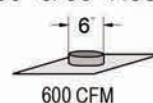

30" & 36" Hood

1200CFM / Remote / Inline

42" - 66" Hood

1200 CFM

PRESTIGE®

PYRAMID CLASSIC HOODS

Blower Bracket Configurations

For 42", 48", 54", 60 & 66" Pyramid Classic Hoods