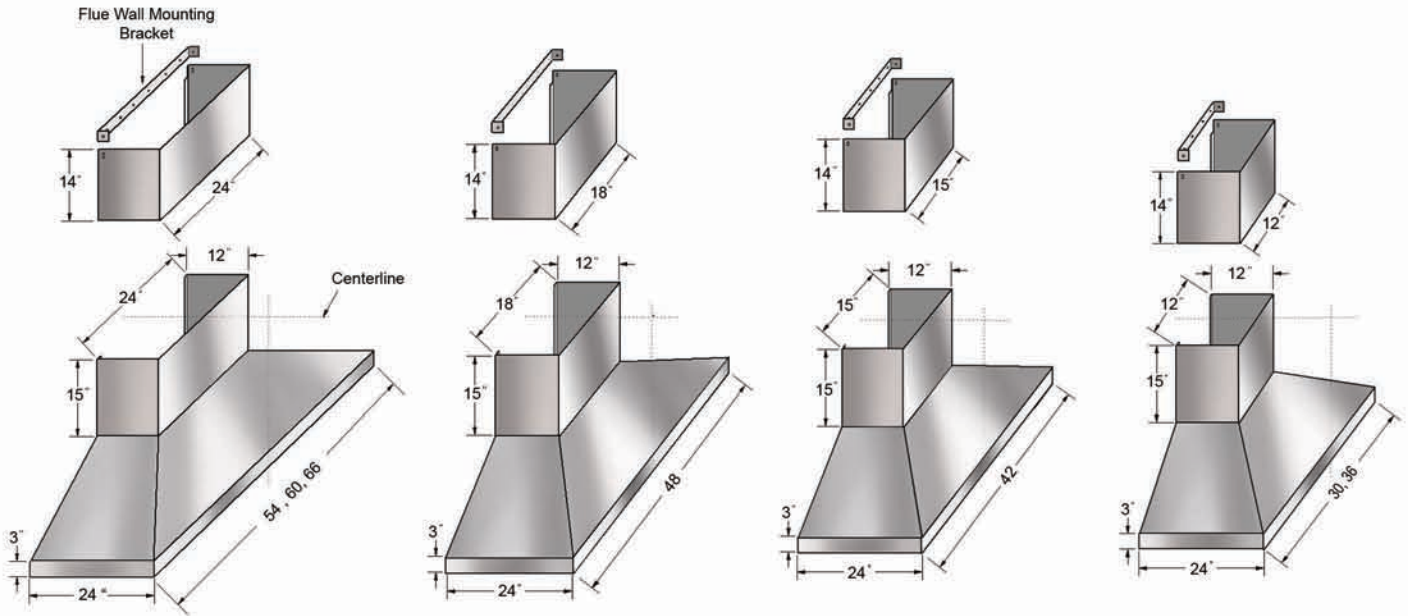

30" & 36" Hood

1200CFM / Remote / Inline

42" - 66" Hood

1200 CFM

PRESTIGE®

PYRAMID CLASSIC HOODS

Blower Bracket Configurations

For 42", 48", 54", 60 & 66" Pyramid Classic Hoods