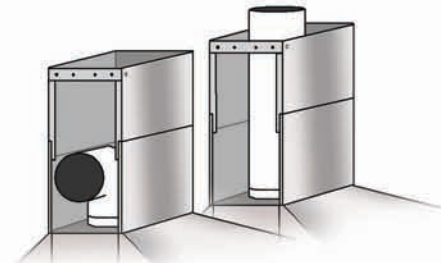

Top or Rear Exhaust
w/ proper Ducting

For installation, use and care, and wiring information please visit www.prestige-america.com