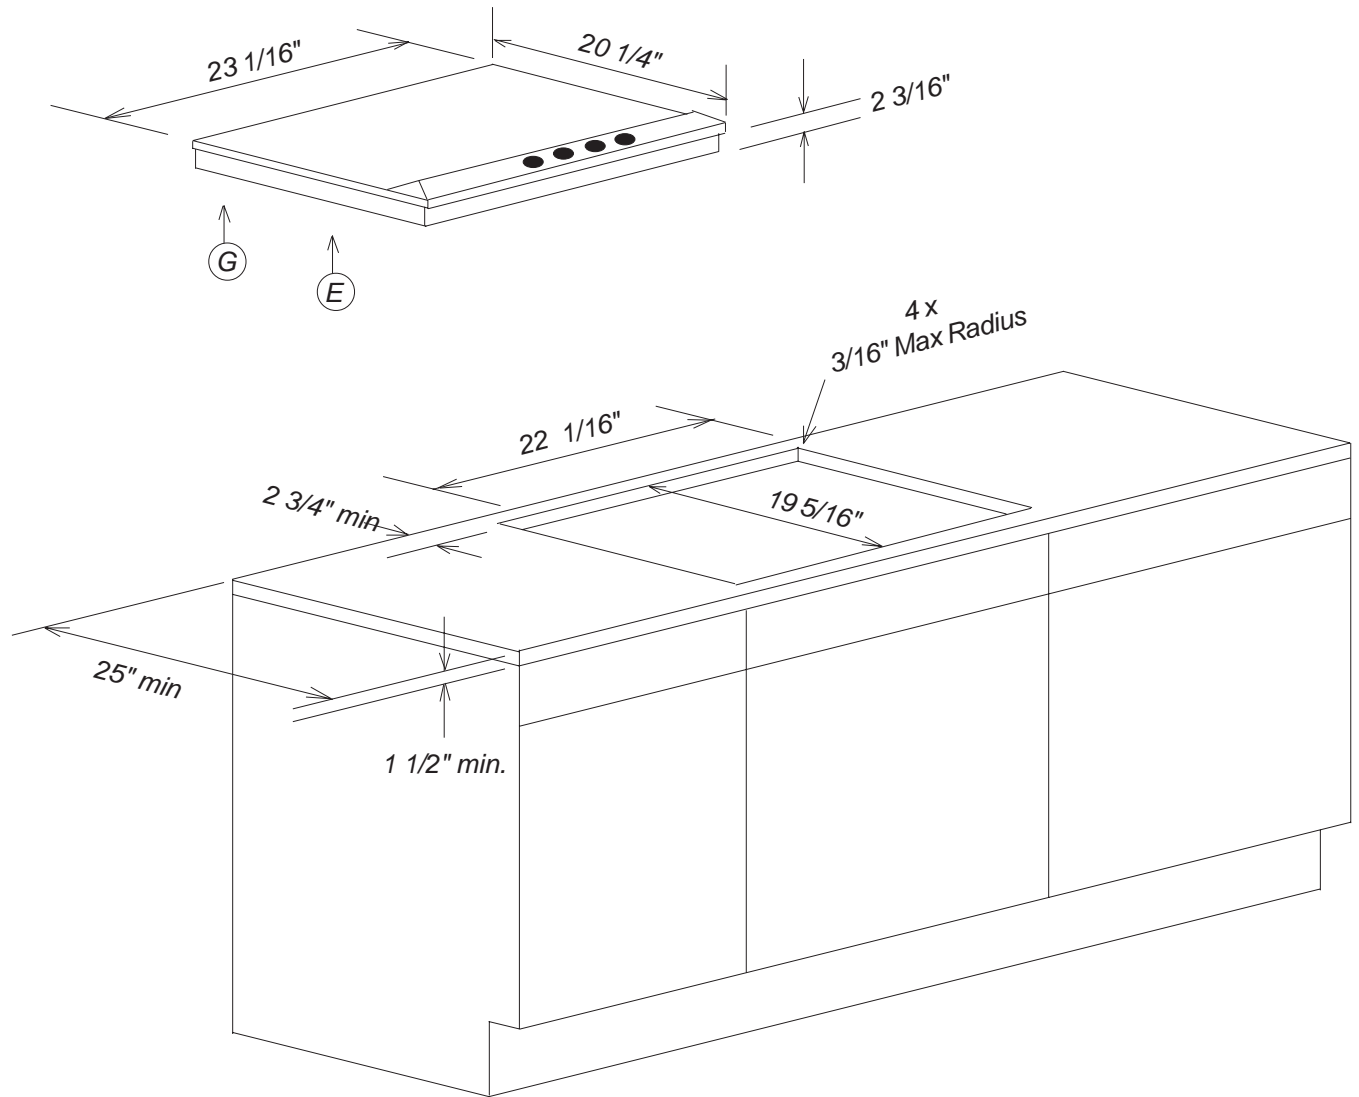

Product and Cut-out Dimensions

Sealed Gas Cooktop

KM360G

Location Codes
E - 120 Volt - 15 Amp 3-wire power supply connects rear center bottom.
G - Natural Gas or LP connects rear left corner
Notes
<ul style="list-style-type: none"> • Please specify Natural Gas or LP unit when ordering. • All installations must be done in accordance with local codes.

NOTE: Drawing is not to scale.
SPECIFICATION SHEETS 011104