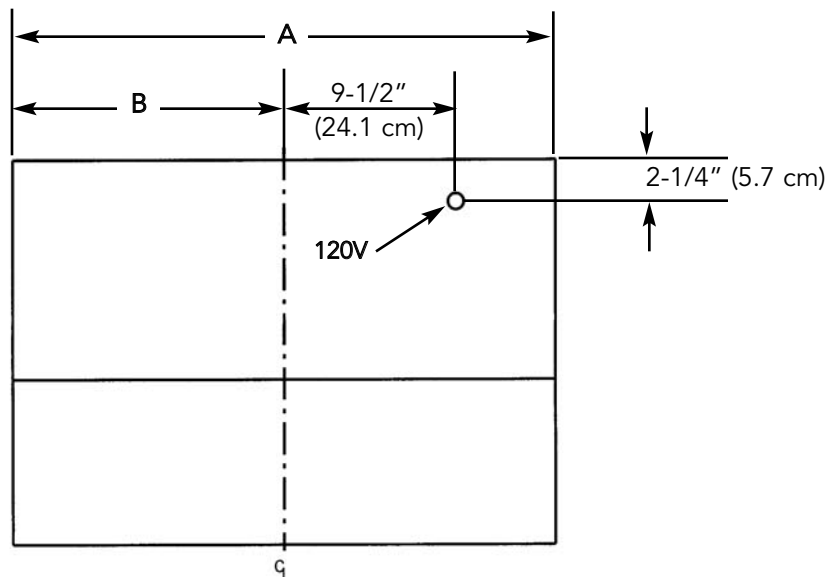

RECIRCULATING WALL HOOD DIMENSIONS (VWH/VRK Models)

Side View

	A	B
24" W.	23 7/8" (60.6 cm)	11-15/16" (30.3 cm)
30" W.	29-7/8" (75.9 cm)	14-15/16" (37.9 cm)
36" W.	35-7/8" (91.1 cm)	17-15/16" (45.6 cm)