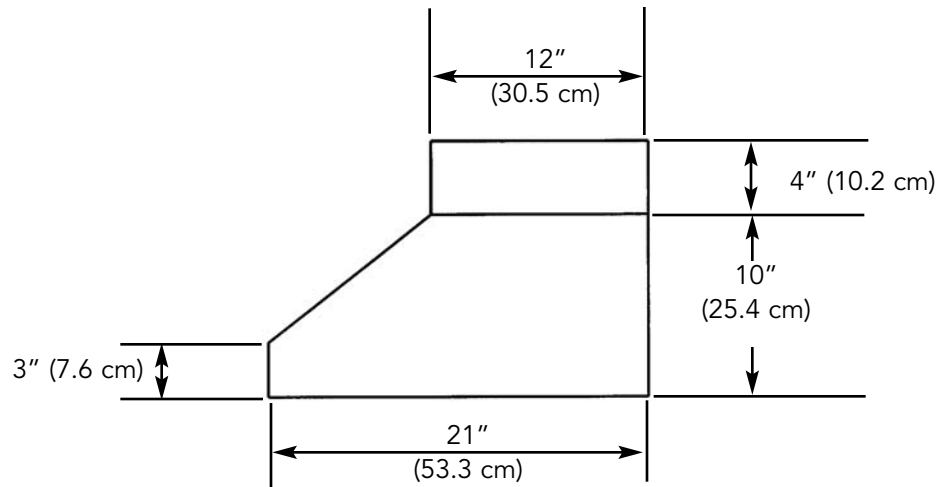

RECIRCULATING WALL HOOD DIMENSIONS (VWH/VRK Models)

Side View

	A	B
24" W.	23 7/8" (60.6 cm)	11-15/16" (30.3 cm)
30" W.	29-7/8" (75.9 cm)	14-15/16" (37.9 cm)
36" W.	35-7/8" (91.1 cm)	17-15/16" (45.6 cm)