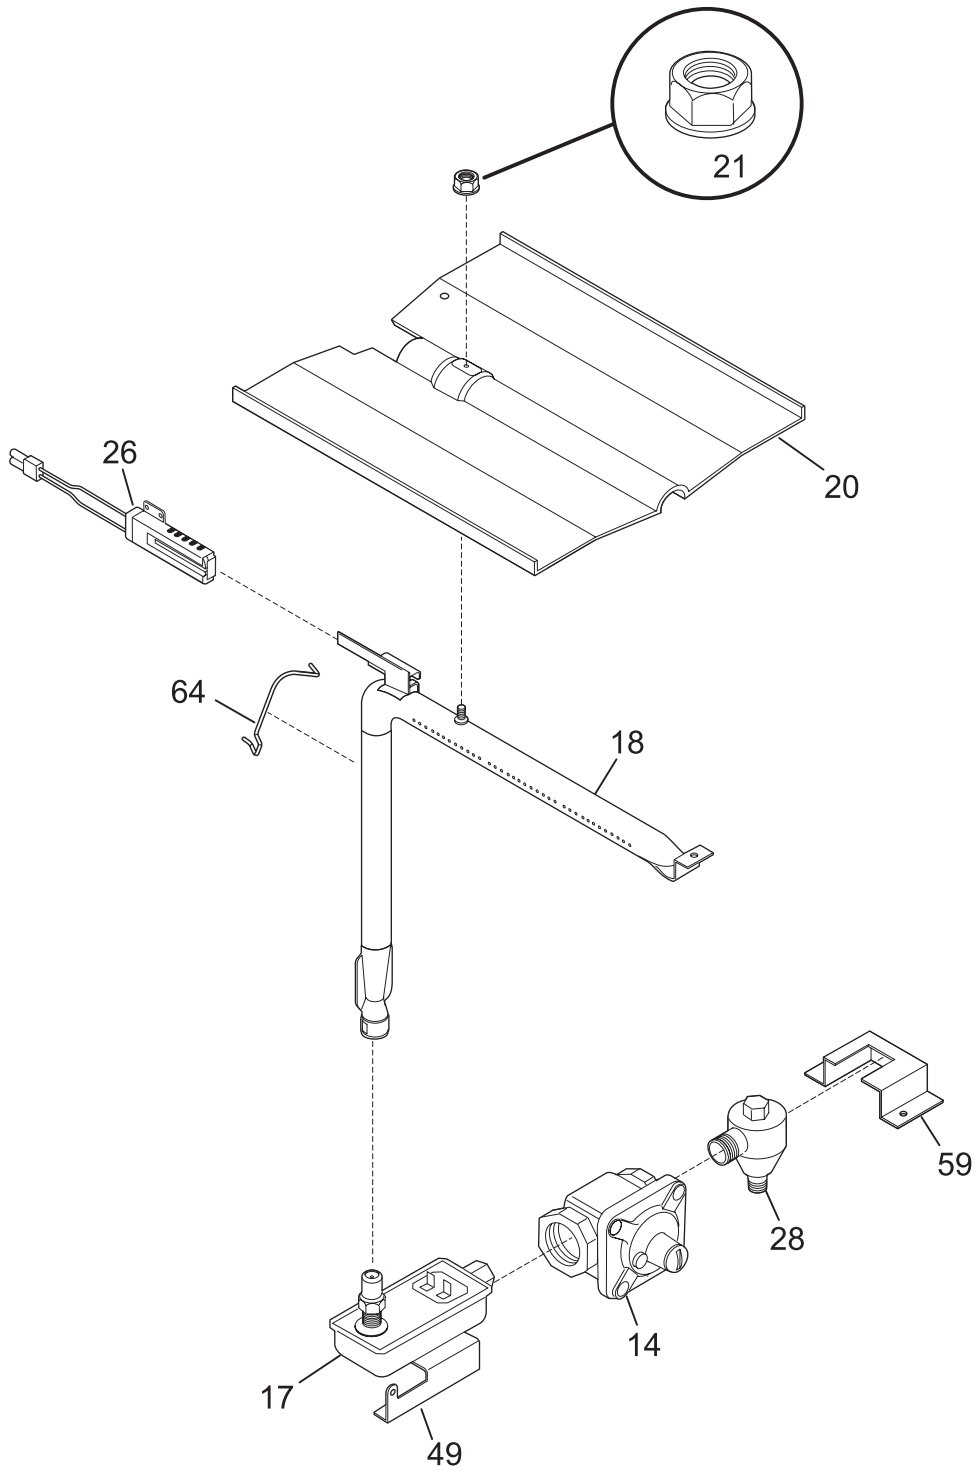

CONTROL PANEL

CFGFB24T3ESA

CONTROL PANEL

Model Index: A FGB24T3E (FGB24T3ESD)
 B FGB24T3E (FGB24T3EBD)

POS. NO	PART NO.		DESCRIPTION
16	318116906	A B	Plate, instrument mtg
19	318212504	A -	Glass, control panel, white
19	318212505	- B	Glass, control panel, black
20 #	316455461	A B	Clock/Timer, electronic, ES100
*	08016432	A B	Screw, truss head, 8-18 x 0.375
24 #	316090901	A -	Switch, oven light, white
24 #	316090900	- B	Switch, oven light, black
28	5304410865	A B	Tube, timer knob
29	318017710	A -	Knob, clock/timer, white
29	318017711	- B	Knob, clock/timer, black
64	318110700	A B	Bracket, light switch
*	5303211311	A B	Screw, 8 x 0.500

BURNER

LA00BR84410-1

BURNER

Model Index: A FGB24T3E (FGB24T3ESD)
 B FGB24T3E (FGB24T3EBD)

POS. NO	PART NO.		DESCRIPTION
14 #	5303210167	A B	Regulator, pressure
17 #	5303210156	A B	Valve, safety
18 #	5303207603	A B	Burner, oven
20	5303317122	A B	Baffle, oven burner
21	3201885	A B	Nut, Keps, 10-24
26 #	318177710	A B	Ignitor, oven burner
28 #	5303295305	A B	Valve, shut off
49	5303317124	A B	Bracket, safety valve
59	5303317123	A B	Bracket, safety valve, support
64	5303295303	A B	Retainer, oven burner
*	5303211311	A B	Screw, 8 x 0.500
*	5303311333	A B	Screw, 8-32 x 3/8
*	5303323135	A B	Screw, 10 x 1-7/8