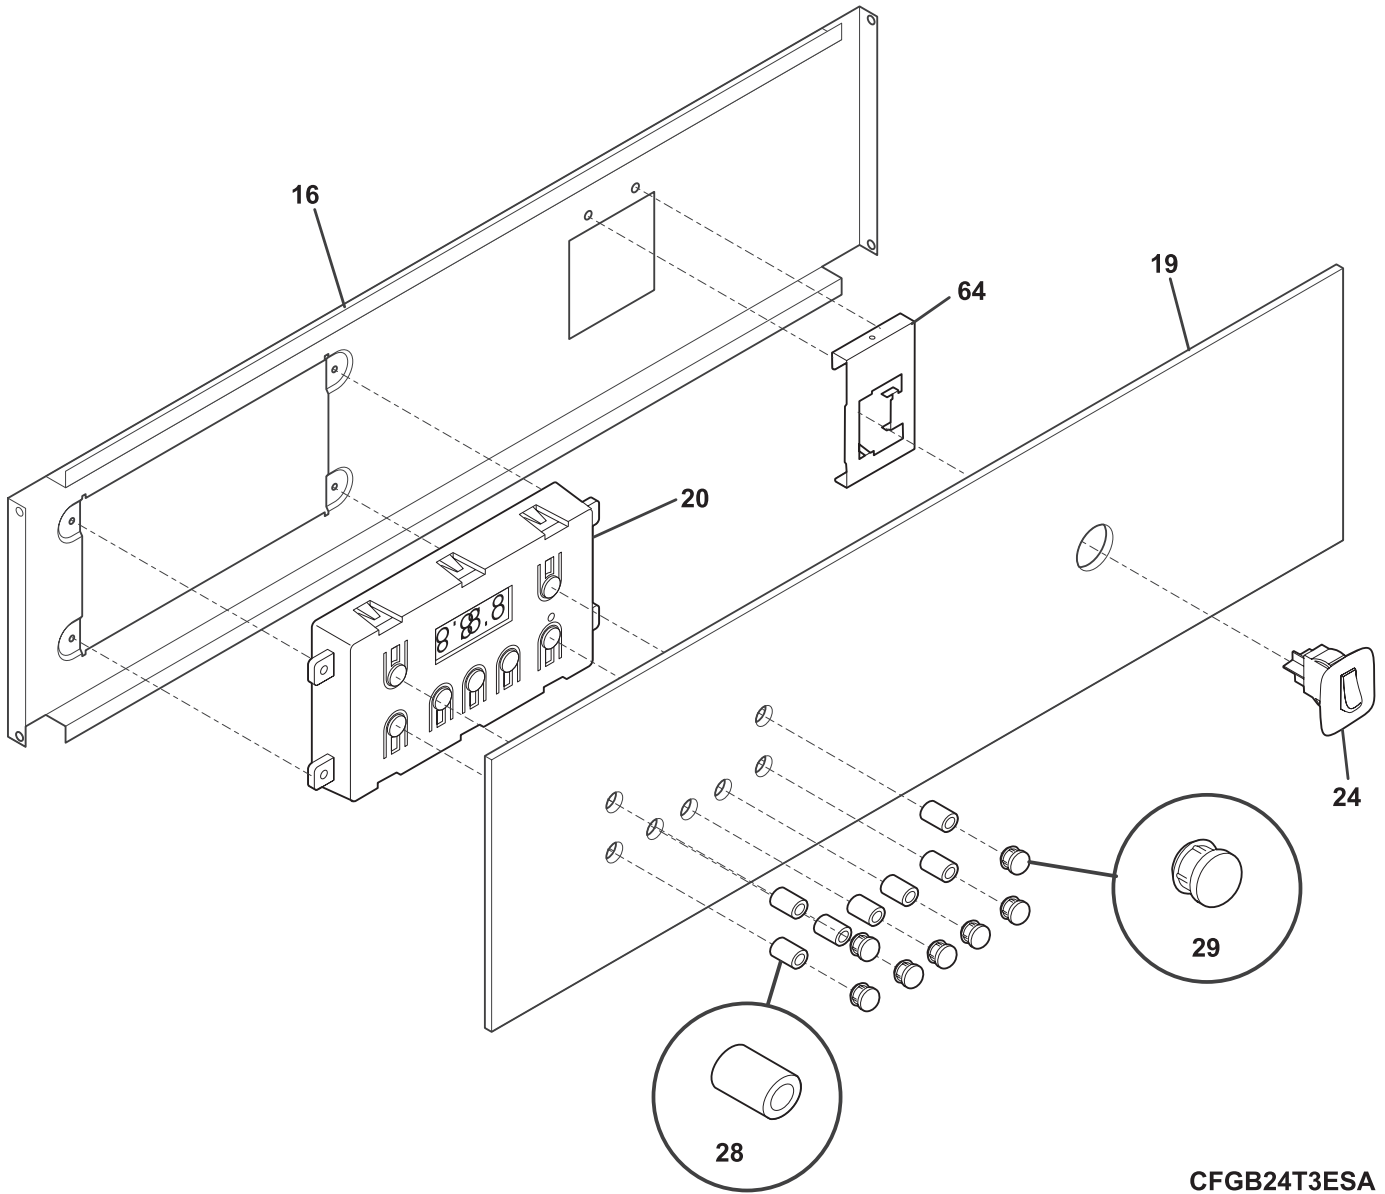

Frigidaire

Factory Parts Catalog

Product No.	FGB24T3EBD	FGB24T3ESD
	38454412B5064	38454412B5014
Series	24" double gas	24" double gas
Color	black	white
Market	North America	North America
Wiring Diagram	318046309	318046309
Owner's Guide	318200958	318200958
Installation Instructions	318201554	318201554
Timer Guide	318200144	318200144

CONTROL PANEL

CFGFB24T3ESA

CONTROL PANEL

Model Index: A FGB24T3E (FGB24T3ESD)
 B FGB24T3E (FGB24T3EBD)

POS. NO	PART NO.		DESCRIPTION
16	318116906	A B	Plate, instrument mtg
19	318212504	A -	Glass, control panel, white
19	318212505	- B	Glass, control panel, black
20 #	316455461	A B	Clock/Timer, electronic, ES100
*	08016432	A B	Screw, truss head, 8-18 x 0.375
24 #	316090901	A -	Switch, oven light, white
24 #	316090900	- B	Switch, oven light, black
28	5304410865	A B	Tube, timer knob
29	318017710	A -	Knob, clock/timer, white
29	318017711	- B	Knob, clock/timer, black
64	318110700	A B	Bracket, light switch
*	5303211311	A B	Screw, 8 x 0.500

BURNER

LA00BR84410-1

BURNER

Model Index: A FGB24T3E (FGB24T3ESD)
 B FGB24T3E (FGB24T3EBD)

POS. NO	PART NO.		DESCRIPTION
14 #	5303210167	A B	Regulator, pressure
17 #	5303210156	A B	Valve, safety
18 #	5303207603	A B	Burner, oven
20	5303317122	A B	Baffle, oven burner
21	3201885	A B	Nut, Keps, 10-24
26 #	318177710	A B	Ignitor, oven burner
28 #	5303295305	A B	Valve, shut off
49	5303317124	A B	Bracket, safety valve
59	5303317123	A B	Bracket, safety valve, support
64	5303295303	A B	Retainer, oven burner
*	5303211311	A B	Screw, 8 x 0.500
*	5303311333	A B	Screw, 8-32 x 3/8
*	5303323135	A B	Screw, 10 x 1-7/8