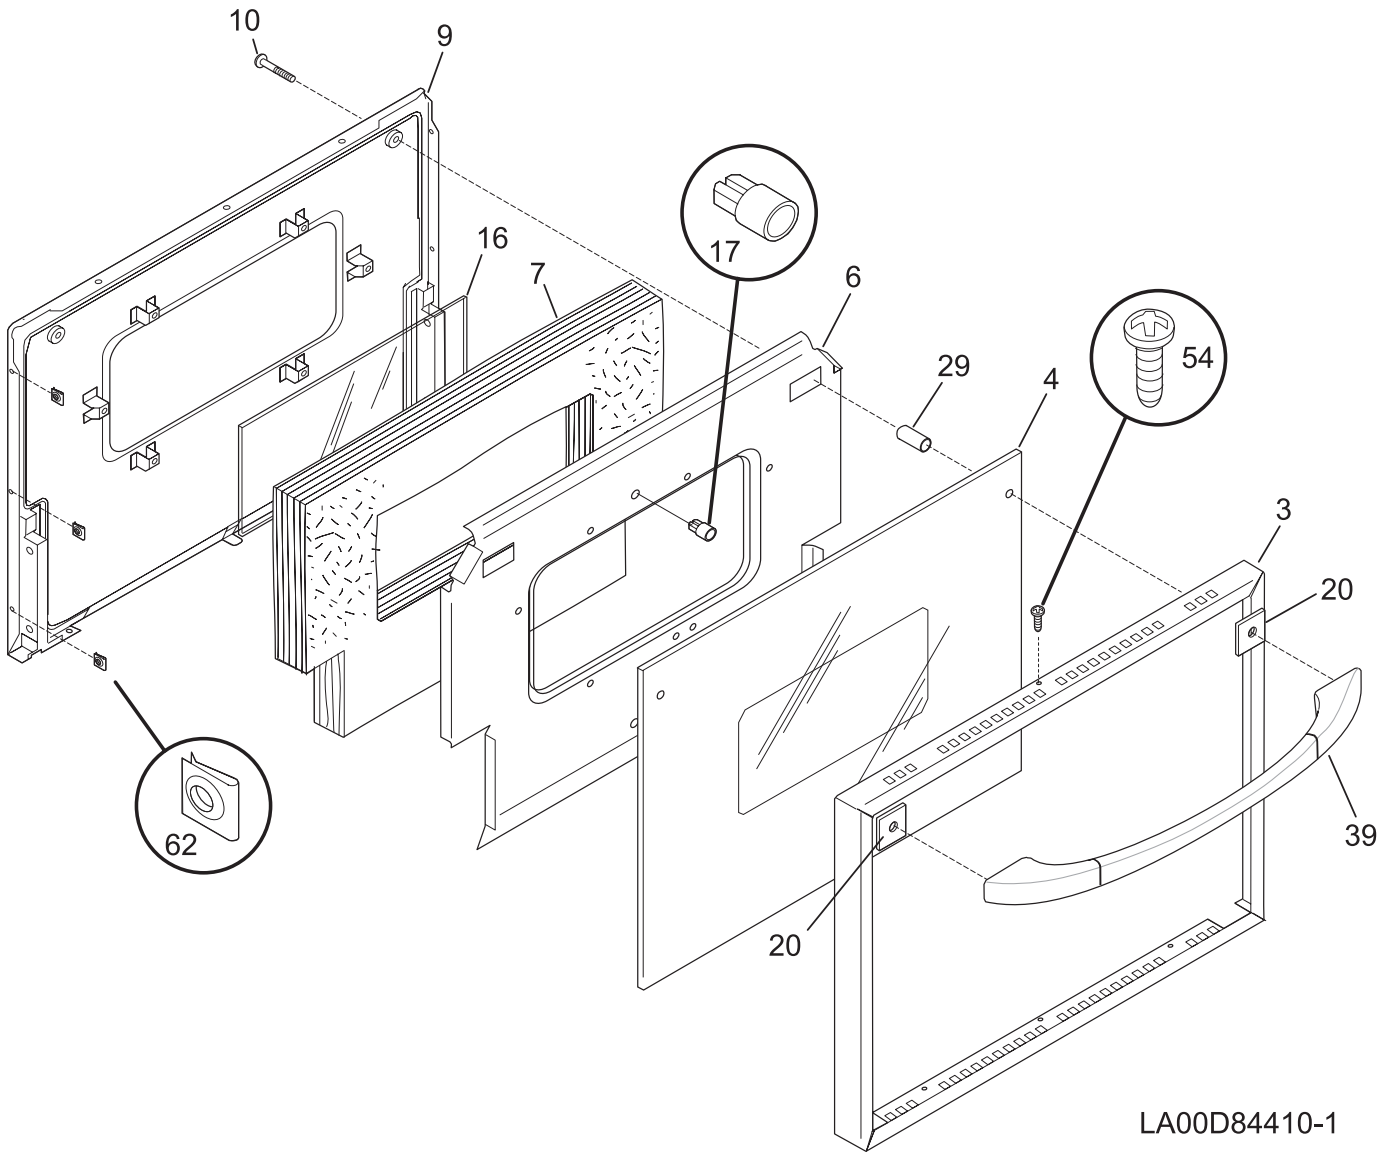

DOOR

LA00D84410-1

DOOR

Model Index: A FGB24T3E (FGB24T3ESD)
B FGB24T3E (FGB24T3EBD)

POS. NO	PART NO.		DESCRIPTION
3	318026501	A -	Trim, oven door, white
3	318026500	- B	Trim, oven door, black
4	318178502	A -	Glass, door, white, outer
4	318178503	- B	Glass, door, black, outer
6	318116600	A B	Shield, wool
7	318285009	A B	Insulation, oven door
9	318048901	A B	Liner, oven door
10	5304416408	A B	Screw, 10-24 x 1.750, handle mtg
16	318042310	A B	Glass, door, heat barrier
17	5304400397	A B	Fastener, spacer
20	5303300173	A -	Spacer, handle, white
20	5303300175	- B	Spacer, handle, black
29	318014401	A B	Spacer, door
39	318186100	A -	Handle, door, white
39	318186101	- B	Handle, door, black
54	5303317175	A -	Screw, 8-18 X 17/32, white
54	5303308456	- B	Screw, 8-18 x 0.531, black
62	08010463	A B	Fastener, clip
*	08016432	A B	Screw, truss head, 8-18 x 0.375
*	5303211311	A B	Screw, 8 x 0.500
*	5303311333	A B	Screw, 8-32 x 3/8