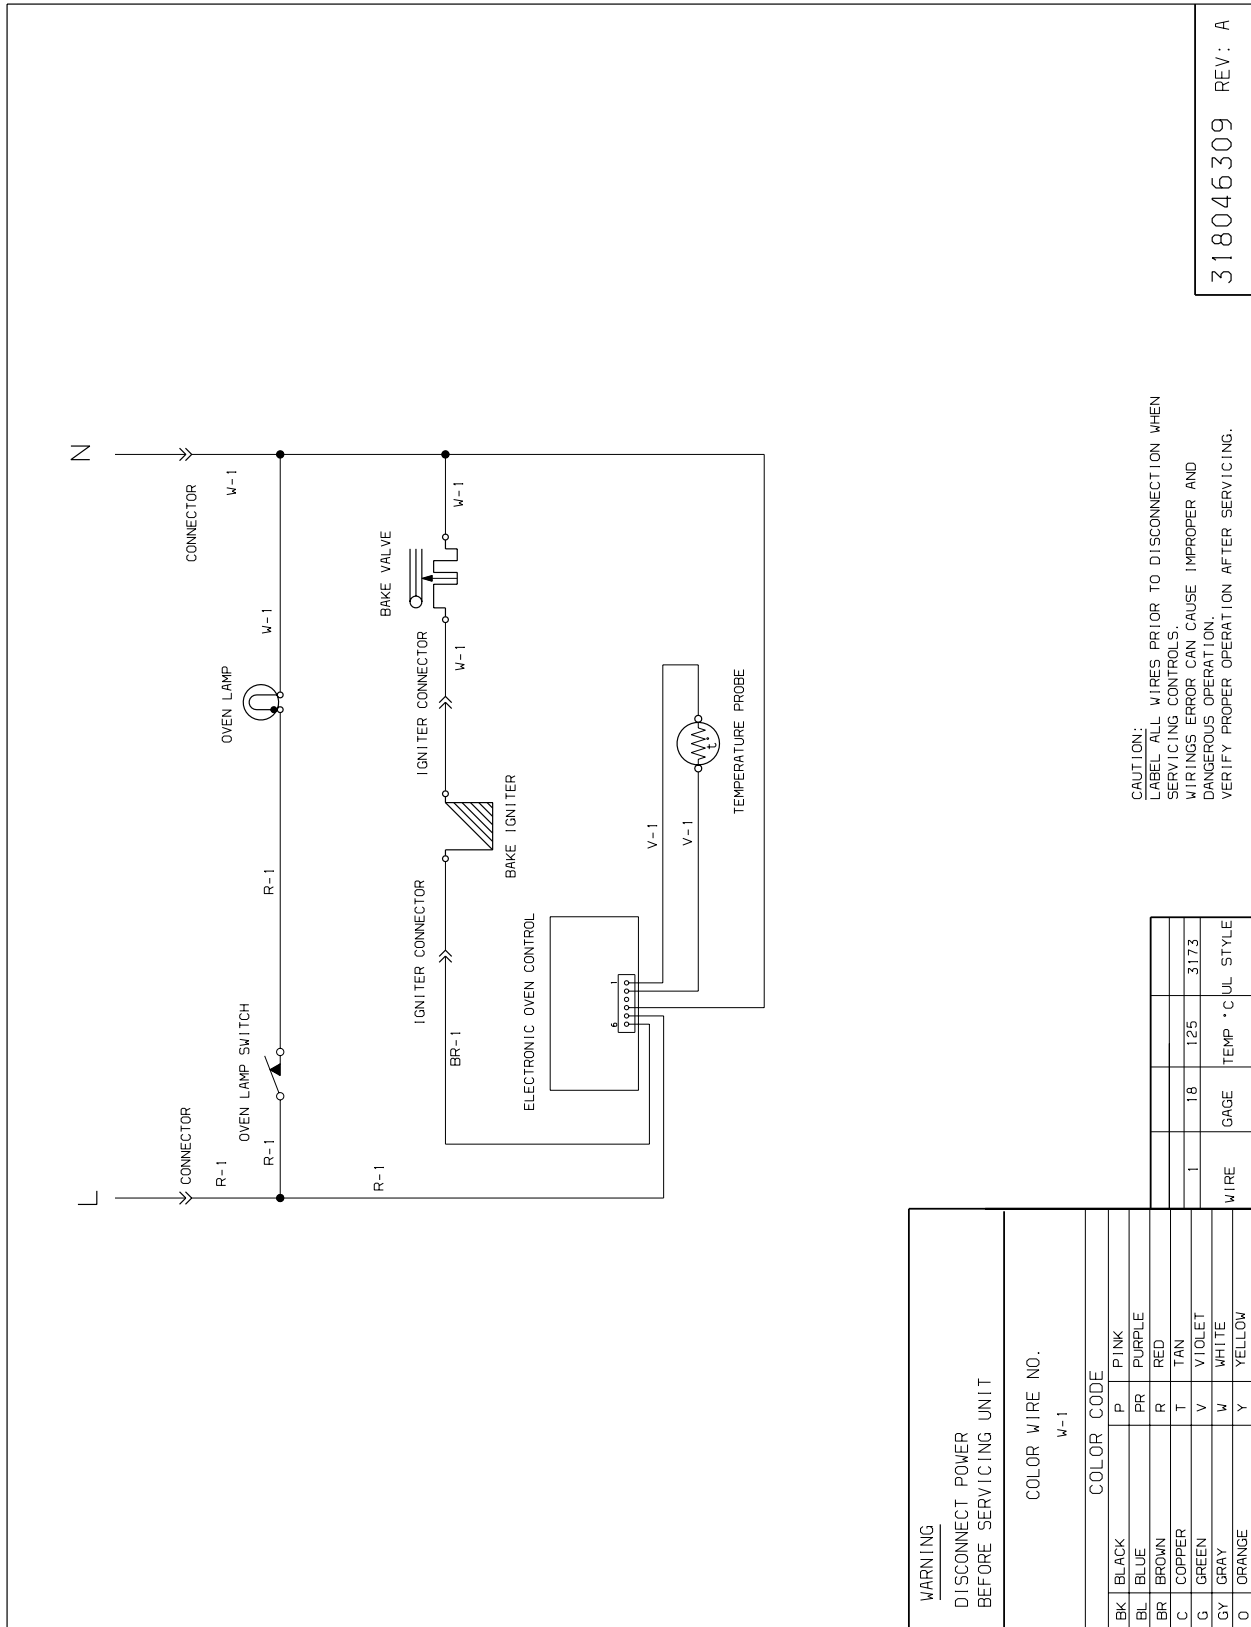

BURNER

LA00BR84410-1

BURNER

Model Index: A FGB24T3E (FGB24T3ESD)
 B FGB24T3E (FGB24T3EBD)

POS. NO	PART NO.		DESCRIPTION
14 #	5303210167	A B	Regulator, pressure
17 #	5303210156	A B	Valve, safety
18 #	5303207603	A B	Burner, oven
20	5303317122	A B	Baffle, oven burner
21	3201885	A B	Nut, Keps, 10-24
26 #	318177710	A B	Ignitor, oven burner
28 #	5303295305	A B	Valve, shut off
49	5303317124	A B	Bracket, safety valve
59	5303317123	A B	Bracket, safety valve, support
64	5303295303	A B	Retainer, oven burner
*	5303211311	A B	Screw, 8 x 0.500
*	5303311333	A B	Screw, 8-32 x 3/8
*	5303323135	A B	Screw, 10 x 1-7/8

DOOR

LA00D84410-1

DOOR

Model Index: A FGB24T3E (FGB24T3ESD)
 B FGB24T3E (FGB24T3EBD)

POS. NO	PART NO.		DESCRIPTION
3	318026501	A -	Trim, oven door, white
3	318026500	- B	Trim, oven door, black
4	318178502	A -	Glass, door, white, outer
4	318178503	- B	Glass, door, black, outer
6	318116600	A B	Shield, wool
7	318285009	A B	Insulation, oven door
9	318048901	A B	Liner, oven door
10	5304416408	A B	Screw, 10-24 x 1.750, handle mtg
16	318042310	A B	Glass, door, heat barrier
17	5304400397	A B	Fastener, spacer
20	5303300173	A -	Spacer, handle, white
20	5303300175	- B	Spacer, handle, black
29	318014401	A B	Spacer, door
39	318186100	A -	Handle, door, white
39	318186101	- B	Handle, door, black
54	5303317175	A -	Screw, 8-18 X 17/32, white
54	5303308456	- B	Screw, 8-18 x 0.531, black
62	08010463	A B	Fastener, clip
*	08016432	A B	Screw, truss head, 8-18 x 0.375
*	5303211311	A B	Screw, 8 x 0.500
*	5303311333	A B	Screw, 8-32 x 3/8

WIRING DIAGRAM

CAUTION:
 LABEL ALL WIRES PRIOR TO DISCONNECTION WHEN
 SERVICING CONTROLS.
 WIRING ERROR CAN CAUSE IMPROPER AND
 DANGEROUS OPERATION.
 VERIFY PROPER OPERATION AFTER SERVICING.

318046309 REV: A