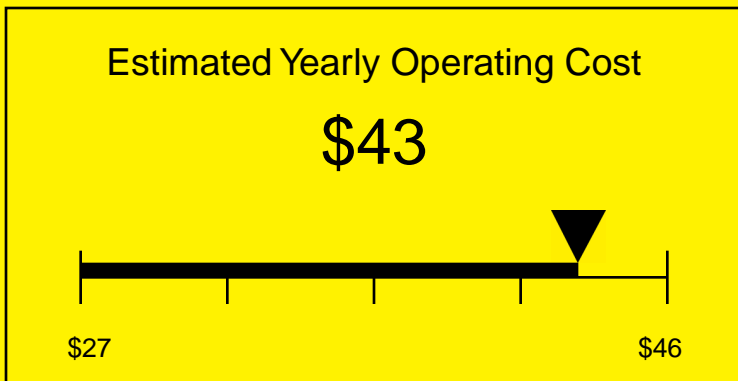

# ENERGYGUIDE

REFRIGERATOR  
Defrost: Automatic

FF6B7CSSADA  
5.5 Cubic Feet

Compare the energy use of this product with others  
before you buy

Your cost will depend on your utility rates

Based on a 2007 U.S. Government national average cost of 10.65 cents per kWh for electricity. Your actual operating cost will vary depending on your local utility rates and your use of the product.