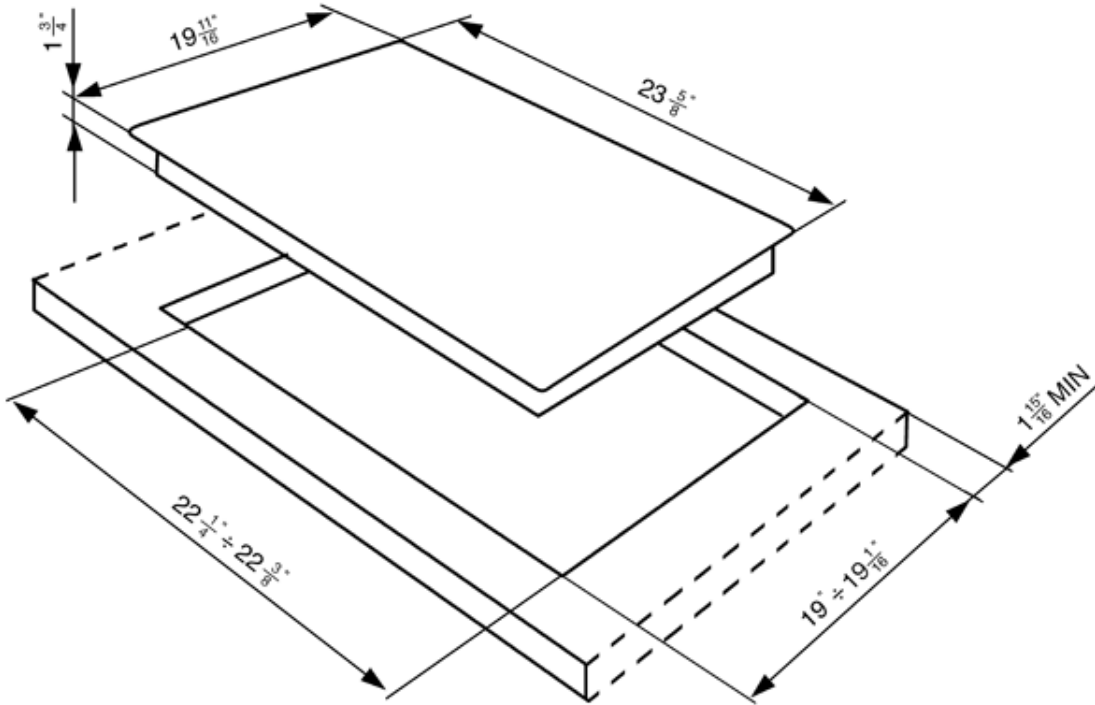

Voltage rating: 120V / 60Hz / 0.1Amps

SMEG U.S.A. INC.  
A&D BUILDING  
150 EAST 58th STREET, 7th FLOOR  
NEW YORK, NY, 10155  
Tel. +1 212 265 5378  
Fax +1 212 265 5945

SR60GHU3

classic

gas  
24"  
stainless steel  
front controls