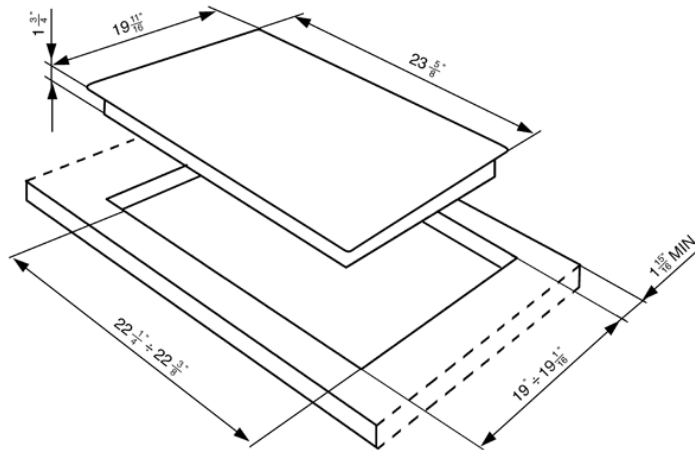

Gas Cooktop, 60 cm (approx. 24"),
Stainless Steel
EAN13: 8017709114459

- **Exclusive Classic design**
- 4 Gas burners:
 - Left: 13,300 BTU double inset super burner
 - Back center: 5,600 BTU burner
 - Front center: 3,600 BTU burner
 - Right: 8,700 BTU rapid burner
- AISI 304 Stainless Steel cooktop
- Styling ergonomic front controls
- Burner layout in diamond configuration
- Heavy duty cast iron grates
- Sealed burners
- Automatic electronic ignition
- Safety valves
- LP Gas conversion kit included
- Gas Inlet/Power supply location: Back right
- Voltage rating: 120V / 60Hz / 0.1Amps