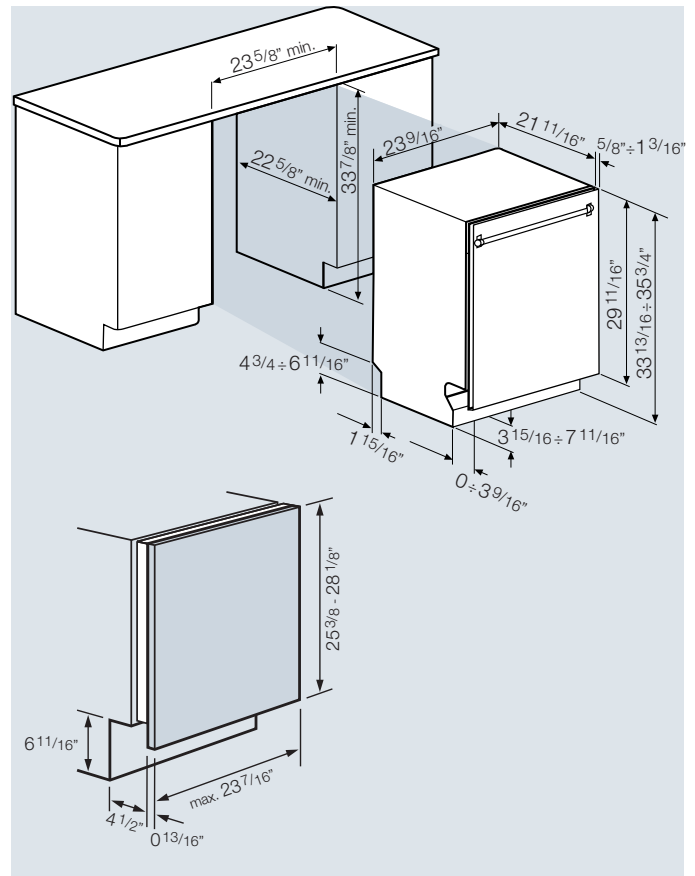

Electronic dishwashers'

LFA-086 XL
Fully integrated
Full stainless steel door
10 wash cycles
 Item number: 926010488

LFA-086 XL IT
Fully integrated
Customizable. 10 Wash cycles
 Item number: 926010503

- ECO sensor: monitors water quality and adjusts consumption accordingly.
- Ultra silent: 45 dB(A).
- Alternating wash.
- Perfect drying.
- Third sprinkler.
- 10 washing cycles: pre-wash, normal, intense, glassware, delicate, super-intensive, economy, quick (34 minutes), automatic and dish warming.
- Height adjustable top rack easily accommodates larger items.
- Bottom rack with fold-down supports.
- Digital display indicates:
 - program selected
- Programmable time delay up to 9 hours.
- End-of-cycle signal.
- Dual zone option allows single rack washing.
- Aqua-stop safety.
- Water softener and electronic regeneration.
- Sanitized process leaves dishes bacteria free. Included in two cycles: automatic and super-intensive.
- Baskets gray anthracite.