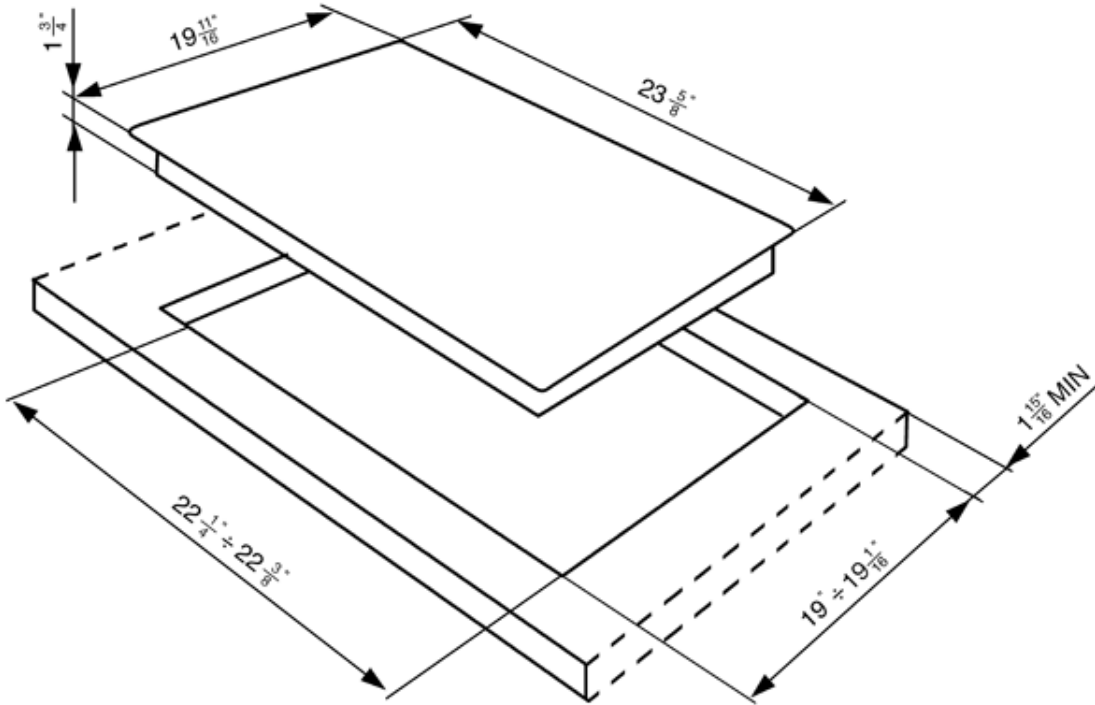

SR60GHU3

classic

gas
24"
stainless steel
front controls

SMEG U.S.A. INC.
A&D BUILDING
150 EAST 58th STREET, 7th FLOOR
NEW YORK, NY, 10155
Tel. +1 212 265 5378
Fax +1 212 265 5945