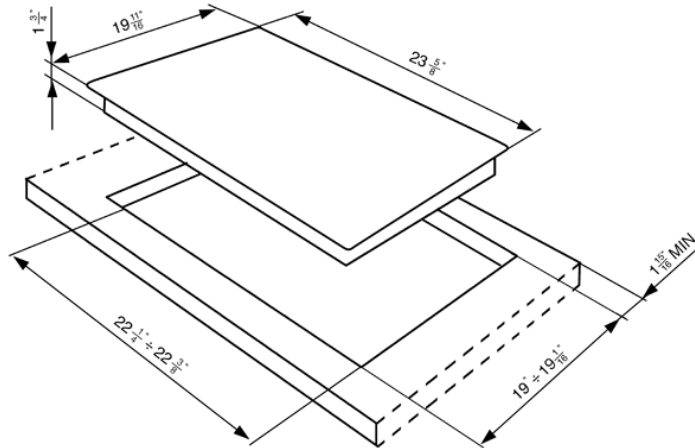

60CM (approx. 24") "Classic" Gas
Cooktop Stainless Steel
EAN13: 8017709114459

- **Exclusive Classic design**
- 4 Gas burners:
 - Left: 13,300 BTU double inset super burner
 - Back center: 5,600 BTU burner
 - Front center: 3,600 BTU burner
 - Right: 8,700 BTU rapid burner
- AISI 304 Stainless Steel cooktop
- Styling ergonomic front controls
- Burner layout in diamond configuration
- Heavy duty cast iron grates
- Sealed burners
- Automatic electronic ignition
- Safety valves
- LP Gas conversion kit included
- Gas Inlet/Power supply location: Back right
- Voltage rating: 120V / 60Hz / 0.1Amps