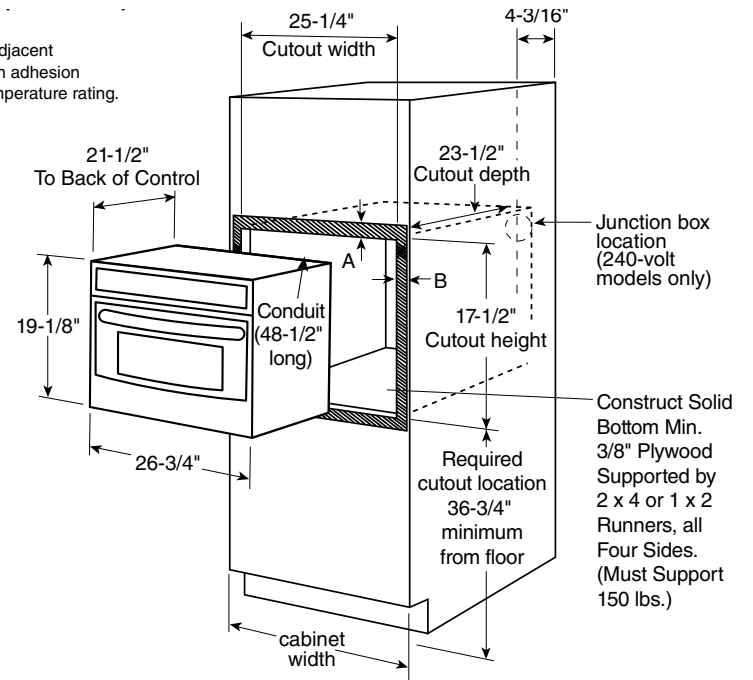

PSB9100SF

GE Profile™ Series Advantium® 120V - 27 in. Wall Oven

Advantium wall oven/GE Profile™ Series cooking tower dimensions and cabinet installation information (in inches)

Note: Cabinets installed adjacent to wall ovens must have an adhesion spec of at least a 194°F temperature rating.

Note: 2" minimum between cutouts when installed above warming drawer or single wall oven.

Installation Information:

Before installing, consult installation instructions packed with product for current dimensional data.

Note: Advantium wall ovens can be installed below GE/GE Profile Series non-down-draft gas and electric cooktops. It CANNOT be installed below induction or Monogram (2GU3841385) gas cooktops.

Note: Advantium wall oven comes with two lower trim pieces. One is for use above 36-inch height installations and one is for use below 36-inch installations. Use of the accessory drawer will replace the bottom trim piece for applicable installations. Please see installation instructions for full details.

Note: Cabinets installed adjacent to wall ovens must have an adhesion spec of at least 194° F temperature rating.

A=Allow 1" overlap of oven over bottom edge of cutout.
B=Allow 11/16"-3/4" for overlap of oven over side edges of cutout.