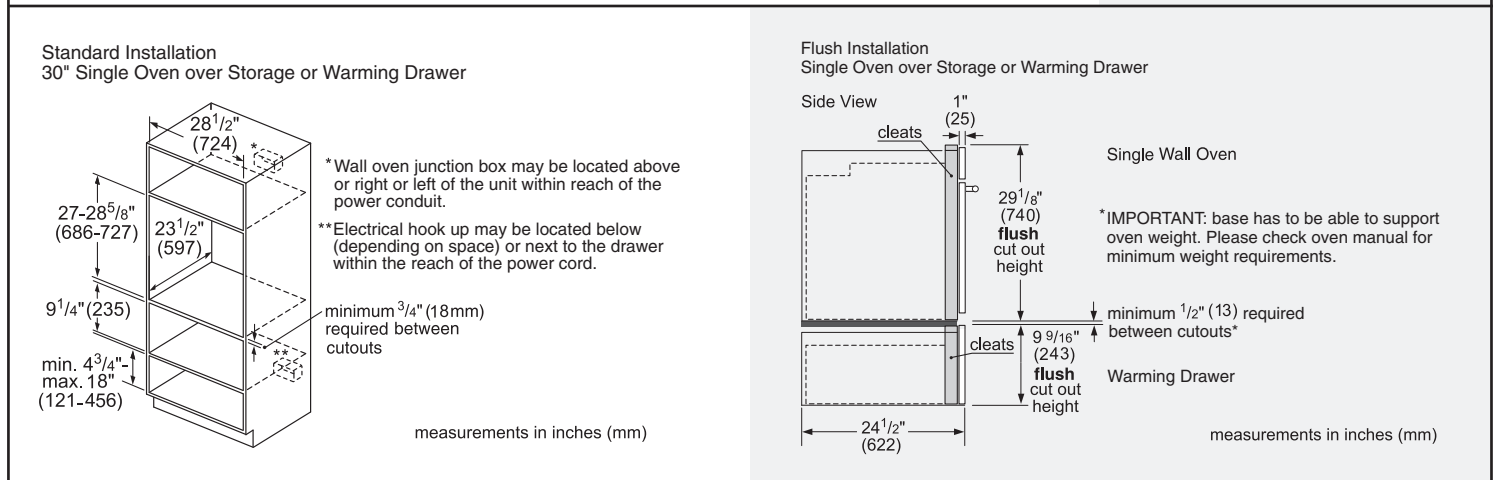

30" Single Wall Oven

800 Series - Stainless Steel HBL8451UC

Installation Details

For help and assistance with Bosch accessories please visit: www.bosch-eshop.com/eshop/bosch/us or call 1-800-944-2904 Mon-Fri 5am to 6pm PST Sat 6am to 3pm PST

Notes: All height, width and depth dimensions are shown in inches. Please refer to installation instructions prior to making cutout. BSH reserves the absolute and unrestricted right to change product materials and specifications, at any time, without notice. Consult the product's installation instructions for final dimensional data and other details. Applicable product warranty can be found in accompanying product literature or you may contact your account manager for further details.

Warranties: Bosch warrants that the Product is free from defects in materials and workmanship for a period of three hundred and sixty-five (365) days from the date of purchase. The foregoing timeline begins to run upon the date of purchase, and shall not be stalled, tolled, extended, or suspended, for any reason whatsoever. This Product is also warranted to be free from cosmetic defects in material and workmanship (such as scratches of stainless steel, paint/porcelain blemishes, chip, dents, or other damage to the finish of the Product, for a period of thirty (30) days from the date of purchase or closing date for new construction. This cosmetic warranty excludes slight color variations due to inherent differences in painted and porcelain parts, as well as differences caused by kitchen lighting, product location, or other similar factors. This cosmetic warranty specifically excludes any display, floor, "As Is", or "B" stock appliances.

For more information on our entire line of products, go to www.bosch-home.com/us or call 1-800-944-2904

© BSH Home Appliances Corporation. All rights reserved. Bosch is a registered trademark of Robert Bosch GmbH.