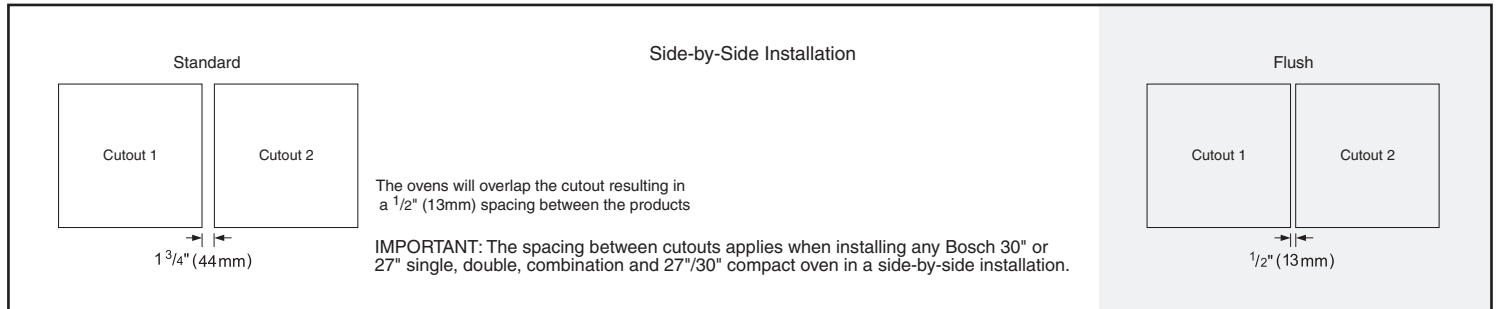

30" Single Wall Oven

800 Series - Stainless Steel HBL8451UC

Installation Details

For help and assistance with Bosch accessories please visit: www.bosch-eshop.com/eshop/bosch/us or call 1-800-944-2904 Mon-Fri 5am to 6pm PST Sat 6am to 3pm PST

Notes: All height, width and depth dimensions are shown in inches. Please refer to installation instructions prior to making cutout. BSH reserves the absolute and unrestricted right to change product materials and specifications, at any time, without notice. Consult the product's installation instructions for final dimensional data and other details. Applicable product warranty can be found in accompanying product literature or you may contact your account manager for further details.

Warranties: Bosch warrants that the Product is free from defects in materials and workmanship for a period of three hundred and sixty-five (365) days from the date of purchase. The foregoing timeline begins to run upon the date of purchase, and shall not be stalled, tolled, extended, or suspended, for any reason whatsoever. This Product is also warranted to be free from cosmetic defects in material and workmanship (such as scratches of stainless steel, paint/porcelain blemishes, chip, dents, or other damage to the finish of the Product, for a period of thirty (30) days from the date of purchase or closing date for new construction. This cosmetic warranty excludes slight color variations due to inherent differences in painted and porcelain parts, as well as differences caused by kitchen lighting, product location, or other similar factors. This cosmetic warranty specifically excludes any display, floor, "As Is", or "B" stock appliances.

For more information on our entire line of products, go to www.bosch-home.com/us or call 1-800-944-2904

© BSH Home Appliances Corporation. All rights reserved. Bosch is a registered trademark of Robert Bosch GmbH.