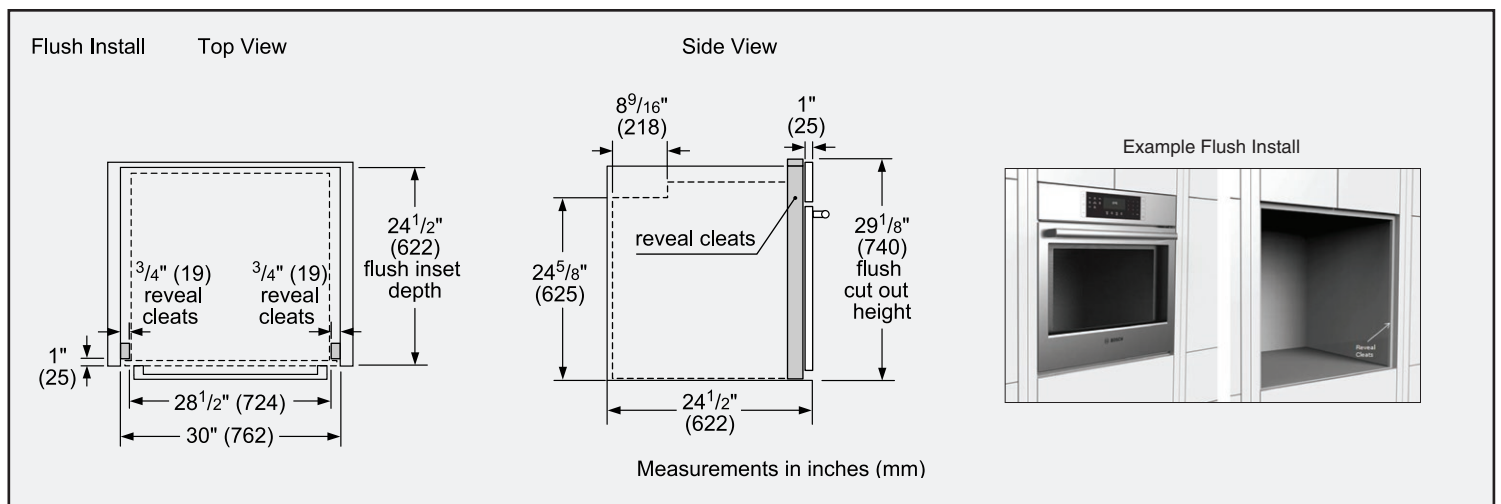

30" Single Wall Oven

800 Series - Stainless Steel HBL8451UC

Installation Details

For help and assistance with Bosch accessories please visit: www.bosch-eshop.com/eshop/bosch/us or call 1-800-944-2904 Mon-Fri 5am to 6pm PST Sat 6am to 3pm PST