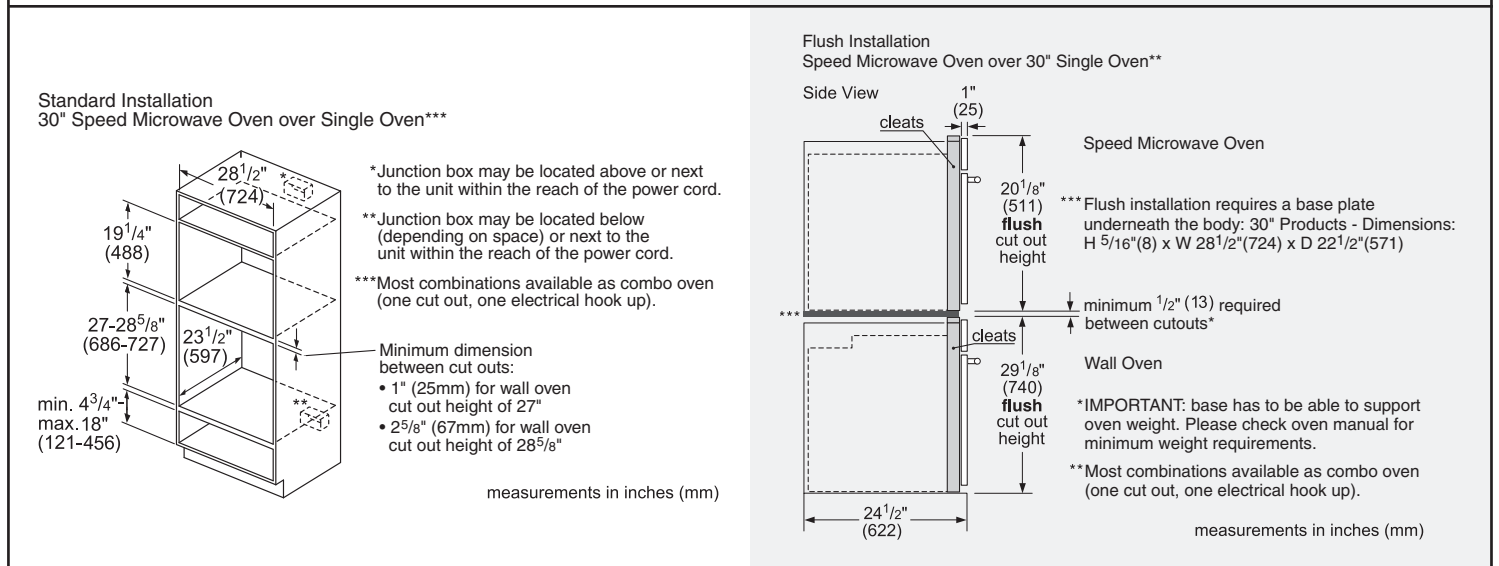

30" Single Wall Oven

800 Series - Stainless Steel HBL8451UC

Installation Details

For help and assistance with Bosch accessories please visit: www.bosch-eshop.com/eshop/bosch/us or call 1-800-944-2904 Mon-Fri 5am to 6pm PST Sat 6am to 3pm PST

Notes: All height, width and depth dimensions are shown in inches. Please refer to installation instructions prior to making cutout. BSH reserves the absolute and unrestricted right to change product materials and specifications, at any time, without notice. Consult the product's installation instructions for final dimensional data and other details. Applicable product warranty can be found in accompanying product literature or you may contact your account manager for further details.

Warranties: Bosch warrants that the Product is free from defects in materials and workmanship for a period of three hundred and sixty-five (365) days from the date of purchase. The foregoing timeline begins to run upon the date of purchase, and shall not be stalled, tolled, extended, or suspended, for any reason whatsoever. This Product is also warranted to be free from cosmetic defects in material and workmanship (such as scratches of stainless steel, paint/porcelain blemishes, chip, dents, or other damage to the finish of the Product, for a period of thirty (30) days from the date of purchase or closing date for new construction. This cosmetic warranty excludes slight color variations due to inherent differences in painted and porcelain parts, as well as differences caused by kitchen lighting, product location, or other similar factors. This cosmetic warranty specifically excludes any display, floor, "As Is", or "B" stock appliances.

For more information on our entire line of products, go to www.bosch-home.com/us or call 1-800-944-2904

© BSH Home Appliances Corporation. All rights reserved. Bosch is a registered trademark of Robert Bosch GmbH.