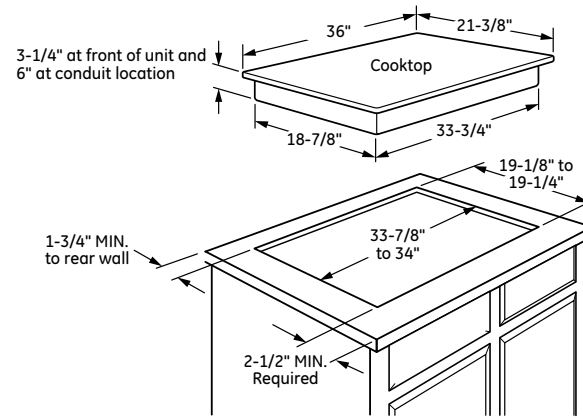

PP9036DJ

GE Profile™ Series 36" Built-In Touch Control Cooktop

DIMENSIONS AND INSTALLATION INFORMATION (IN INCHES)

IMPORTANT: Requires a 5" free area between the bottom of the cooktop to any combustible material, i.e., shelving. Free area not required when installing wall oven underneath cooktop. Refer to installation instructions. Requires a 15" minimum from cooktop to adjacent overhead cabinets. Units are furnished with a 48" flexible armored cable.

NOTE: 36" Ribbon cooktops are approved for use over select GE 30" Single Wall Ovens and Warming Drawers. Refer to cooktop and wall oven/warming drawer installation instructions packed with product for current dimensional data. If installed with a GE Telescopic Downdraft System, consult both the cooktop and downdraft installation instructions packed with product before installing. Cooktop gas/electric supply may need to be re-routed to install downdraft. The countertop cutout requires 23-1/2" minimum flat countertop surface and 25" minimum total countertop depth. In addition, other clearances to front edge of the countertop must be considered. **Before installing, consult installation instructions packed with product for current dimensional data.**

APPROXIMATE COOKING DIMENSIONS

To insure accuracy, it is best to make a template when cutting the opening in the counter

| KW Rating | |
|-----------|----------|
| 240V | 9.6 |
| 208V | 8.3 |
| Amperage | |
| 240V | 40 Amps† |
| 208V | 40 Amps† |