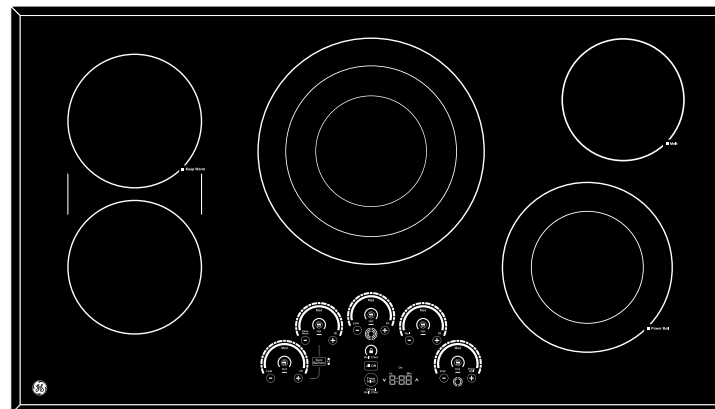

PP9036DJ

GE Profile™ Series 36" Built-In Touch Control Cooktop

FEATURES AND BENEFIT

Five radiant cooking elements - Cook foods quickly and evenly on this sleek, glass surface

Glide touch controls - Precisely control heat instantly and easily with one swipe

6"/9"/12" tri-ring element - Use different pan sizes on this single, 3,000-watt flexible element

5"/8" Power Boil element - Use different pan sizes on this single, 2,400-watt flexible element that produces rapid powerful heat

SyncBurners - Control two 7" elements simultaneously to evenly heat large cookware or griddles*

Multi-element timer - Manage up to five pans at once with individual timers for each element

Control lock capability - Protects against unintended activation

Custom Settings - Personalize your cooktop settings to fit your cooking style

Red LED display with beveled black glass surface - Achieve a premium look that complements the entire kitchen

Hot surface indicator lights - Know when elements are too hot to touch with a quick glance

Model PP9036DJBB - Black on black

*OPTIONAL STAINLESS STEEL CLAD ALUMINUM GRIDDLE

Achieve even results with this lightweight griddle, tailored to fit GE SyncBurners. Order part number JXGRIDL1 from your GE Dealer.