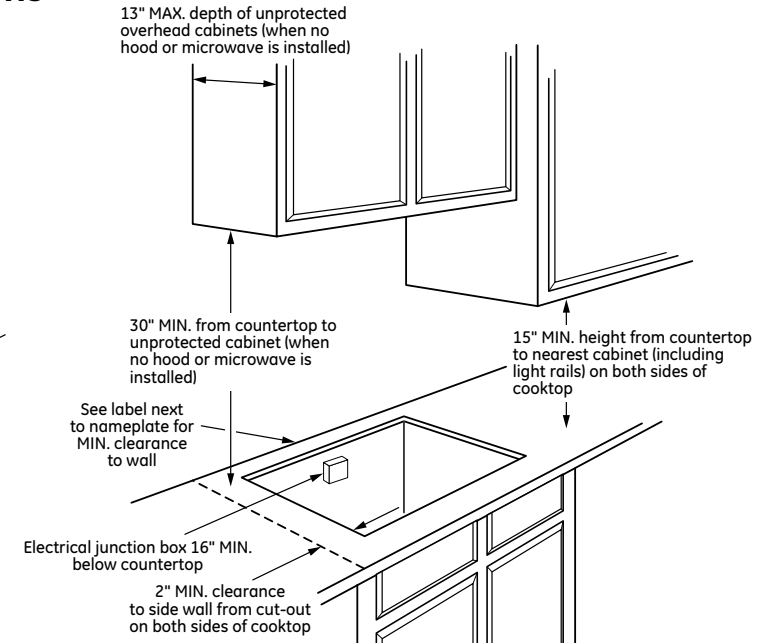

KW Rating	
240V	9.6
208V	8.3
Amperage	
240V	40 Amps†
208V	40 Amps†

NOTE: Check local codes for required breaker size

For answers to your Monogram,® GE Profile™ or GE® appliance questions, visit our website at geappliances.com or call GE Answer Center® service, 800.626.2000.