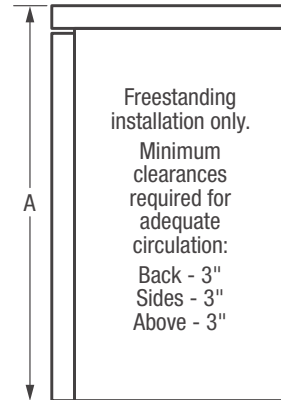

Features	
Cubic Feet (Cu.Ft.)	4.6
Bottle/Can Capacity	138 12 oz. Cans
Exterior	
Door Color	Stainless Steel
Cabinet Color	Black
Window Type	Tinted
Door Handle	Top Front-Mounted
Reversible Door	Yes
Adjustable Leveling Legs	Yes
Interior	
Control Type	Electronic
Display	F° or C° LED
Lighting	Exhibit
Manual Control Lighting	Yes
Condenser	Static
High-Temperature Acoustic Alarm	Yes
Illumination System	LED
Power-On/Off Control	Yes
Temperature Zones	1
Temperature Range	33°F to 50°F
Shelves	3 Spacewise® Adjustable Glass
Cabinet Liner	Black
Specifications	
Power Supply Connection Location	Lower RH Rear Corner
Voltage Rating	120V / 60Hz / 15A
Minimum Circuit Required (Amps)	15
Shipping Weight (Approx.)	101 Lbs.
Installation Type	Freestanding

NOTE: For planning purposes only. Always consult local and national electric and plumbing codes. Refer to Product Installation Guide for detailed installation instructions on the web at frigidaire.com.

Product Dimensions	
A - Height	34"
B - Width	21-1/2"
C - Depth (Incl. Door / Incl. Handle)	22-3/8" / 24-1/2"
D - Depth with Door Open 90°	43"

Accessories information available on the web at frigidaire.com