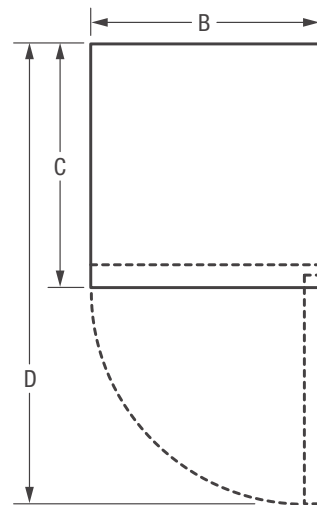

Features	
Cubic Feet (Cu.Ft.)	4.6
Bottle/Can Capacity	138 12 oz. Cans
Exterior	
Door Color	Stainless Steel
Cabinet Color	Black
Window Type	Tinted
Door Handle	Top Front-Mounted
Reversible Door	Yes
Adjustable Leveling Legs	Yes
Interior	
Control Type	Electronic
Display	F° or C° LED
Lighting	Exhibit
Manual Control Lighting	Yes
Condenser	Static
High-Temperature Acoustic Alarm	Yes
Illumination System	LED
Power-On/Off Control	Yes
Temperature Zones	1
Temperature Range	33°F to 50°F
Shelves	3 Spacewise® Adjustable Glass
Cabinet Liner	Black
Specifications	
Power Supply Connection Location	Lower RH Rear Corner
Voltage Rating	120V / 60Hz / 15A
Minimum Circuit Required (Amps)	15
Shipping Weight (Approx.)	101 Lbs.
Installation Type	Freestanding

NOTE: For planning purposes only. Always consult local and national electric and plumbing codes. Refer to Product Installation Guide for detailed installation instructions on the web at frigidaire.com.

Product Dimensions	
A - Height	34"
B - Width	21-1/2"
C - Depth (Incl. Door / Incl. Handle)	22-3/8" / 24-1/2"
D - Depth with Door Open 90°	43"

Accessories information available on the web at frigidaire.com