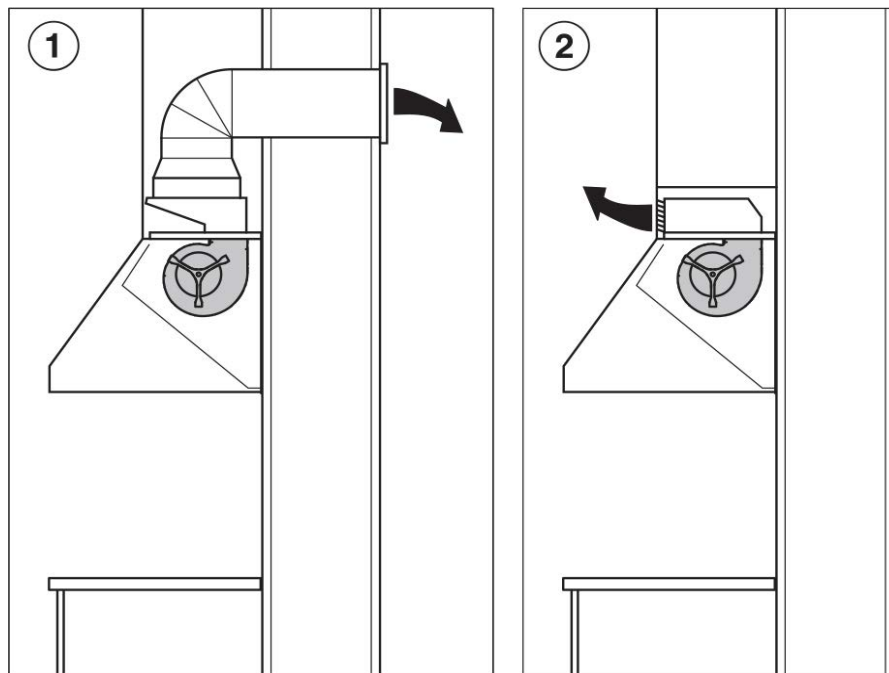

INSTALLATION OPTIONS

- ① Air extraction with internal blower DRIB XL or XXL.
- ② Recirculation with internal blower DRIB XL and conversion kit DRUU.