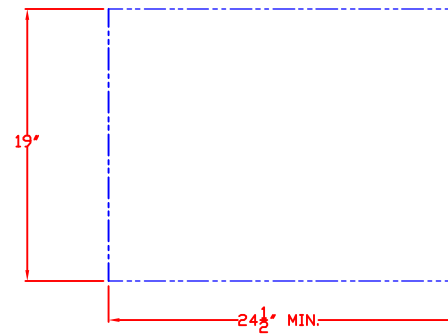

10/26/11

LYNX 36 IN. STORAGE ACCESSORY MODEL LSA36 W/ DIMENSIONS

ISLAND CUTOUT
IN BLUE

10/26/11

LYNX 36 IN. STORAGE ACCESSORY
MODEL LSA36
ISLAND CUTOUT

ISLAND CUTOUT
IN BLUE

TOP VIEW

FRONT VIEW

SIDE VIEW