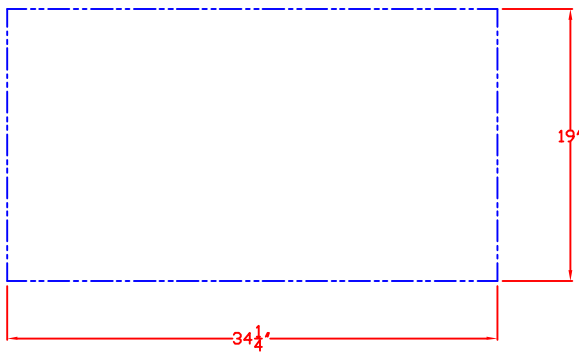

10/26/11

LYNX 36 IN. STORAGE ACCESSORY MODEL LSA36 W/ DIMENSIONS

ISLAND CUTOUT
IN BLUE

10/26/11

LYNX 36 IN. STORAGE ACCESSORY
MODEL LSA36
ISLAND CUTOUT

ISLAND CUTOUT
IN BLUE

TOP VIEW

FRONT VIEW

SIDE VIEW