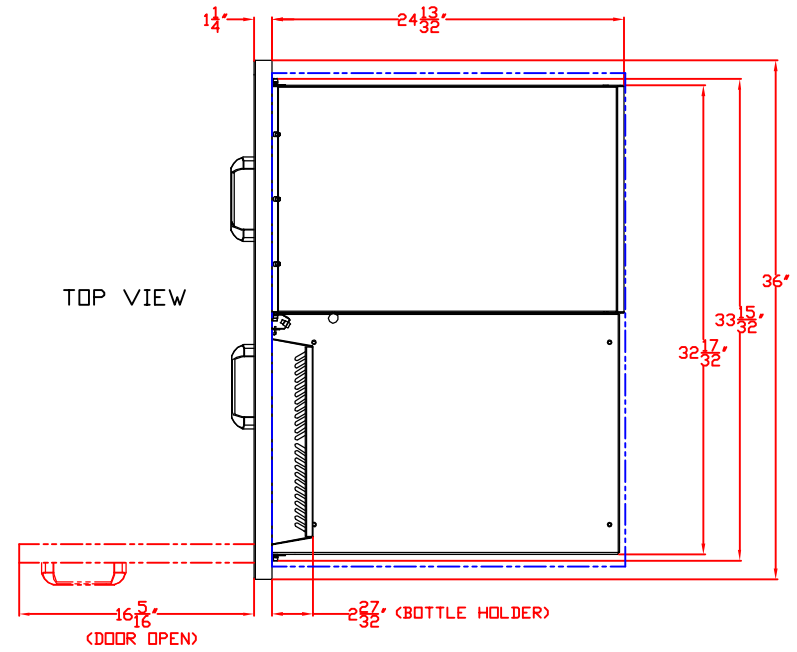

10/26/11

LYNX 36 IN. STORAGE ACCESSORY MODEL LSA36 W/ DIMENSIONS

ISLAND CUTOUT
IN BLUE

10/26/11

LYNX 36 IN. STORAGE ACCESSORY
MODEL LSA36
ISLAND CUTOUT

ISLAND CUTOUT
IN BLUE

TOP VIEW

FRONT VIEW

SIDE VIEW