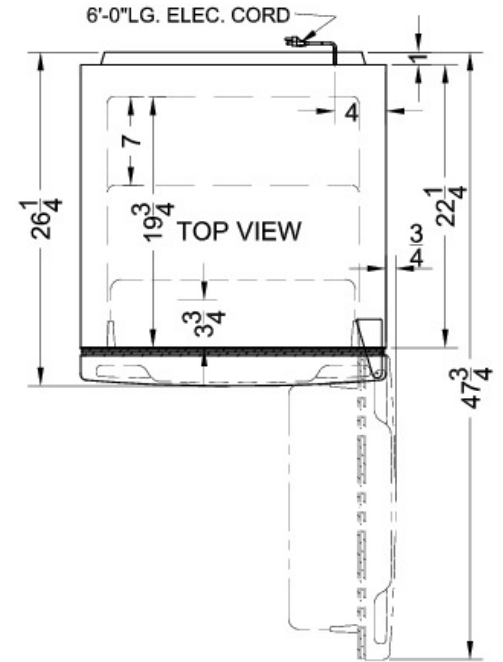

FF1084WIM Specifications:

Overview	
Height	59.38"
Height to Hinge Cap	59.88"
Width	24.0"
Depth	26.25"
Depth with door at 90°	47.75"
Capacity	9.9 cu.ft.
Defrost Type	Frost-Free
Door	White
Cabinet	White
US Electrical Safety	CSA
Energy Usage/Year	380.0kWh/year
Amps	1.4
Voltage/Frequency	115 V AC/60 Hz
Weight	125.0 lbs.
Shipping Weight	160.0 lbs.
Parts & Labor Warranty	1 Year
Compressor Warranty	5 Years
Refrigerator-Freezer	
Door Swing	RHD
Reversible	Yes
Crisper Qty	2
Crisper Finish	Transparent
Crisper Cover	Glass
Refrigerator - Interior Height	34.75"
Refrigerator - Interior Width	19.75"
Refrigerator - Interior Depth	19.75"
Refrigerator - Shelf Type	Glass
Refrigerator - Shelf Qty	2
Refrigerator - Full Door Shelves	2
Freezer - Interior Height	15.5"
Freezer - Interior Width	18.5"
Freezer - Interior Depth	16.5"
Freezer - Shelf Type	Wire
Freezer - Shelf Qty	1
Freezer - Full Door Shelves	2

Adjustable Shelves	Yes
Gallon Door Storage	Yes
Interior Light	Yes
Thermostat Type	Digital
Fan Type	Interior
Freon	R600a
Freon Amount	1.48
High Side PSI	201.0
Low Side PSI	103.0
Level Legs	2
Compressor Step Height	9.5"
Compressor Step Width	19.75"
Compressor Step Depth	7.0"

SUMMIT APPLIANCE DIVISION FELIX STORCH, INC.

770 Garrison Avenue, Bronx, NY 10474 USA TEL 718-893-3900 FAX 844-478-8799 info@summitappliance.com www.summitappliance.com