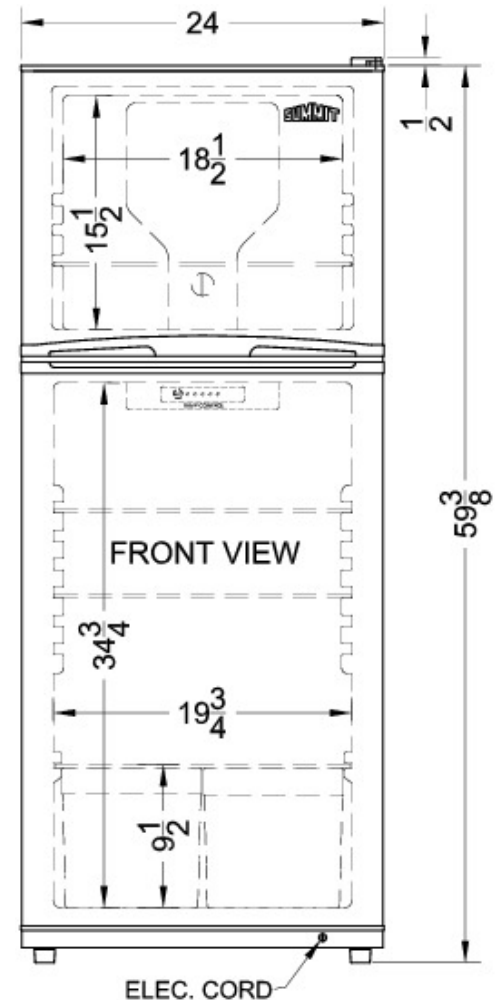

FF1084WIM Specifications:

Overview	
Height	59.38"
Height to Hinge Cap	59.88"
Width	24.0"
Depth	26.25"
Depth with door at 90°	47.75"
Capacity	9.9 cu.ft.
Defrost Type	Frost-Free
Door	White
Cabinet	White
US Electrical Safety	CSA
Energy Usage/Year	380.0kWh/year
Amps	1.4
Voltage/Frequency	115 V AC/60 Hz
Weight	125.0 lbs.
Shipping Weight	160.0 lbs.
Parts & Labor Warranty	1 Year
Compressor Warranty	5 Years
Refrigerator-Freezer	
Door Swing	RHD
Reversible	Yes
Crisper Qty	2
Crisper Finish	Transparent
Crisper Cover	Glass
Refrigerator - Interior Height	34.75"
Refrigerator - Interior Width	19.75"
Refrigerator - Interior Depth	19.75"
Refrigerator - Shelf Type	Glass
Refrigerator - Shelf Qty	2
Refrigerator - Full Door Shelves	2
Freezer - Interior Height	15.5"
Freezer - Interior Width	18.5"
Freezer - Interior Depth	16.5"
Freezer - Shelf Type	Wire
Freezer - Shelf Qty	1
Freezer - Full Door Shelves	2

Adjustable Shelves	Yes
Gallon Door Storage	Yes
Interior Light	Yes
Thermostat Type	Digital
Fan Type	Interior
Freon	R600a
Freon Amount	1.48
High Side PSI	201.0
Low Side PSI	103.0
Level Legs	2
Compressor Step Height	9.5"
Compressor Step Width	19.75"
Compressor Step Depth	7.0"

SUMMIT APPLIANCE DIVISION FELIX STORCH, INC.

770 Garrison Avenue, Bronx, NY 10474 USA TEL 718-893-3900 FAX 844-478-8799 info@summitappliance.com www.summitappliance.com