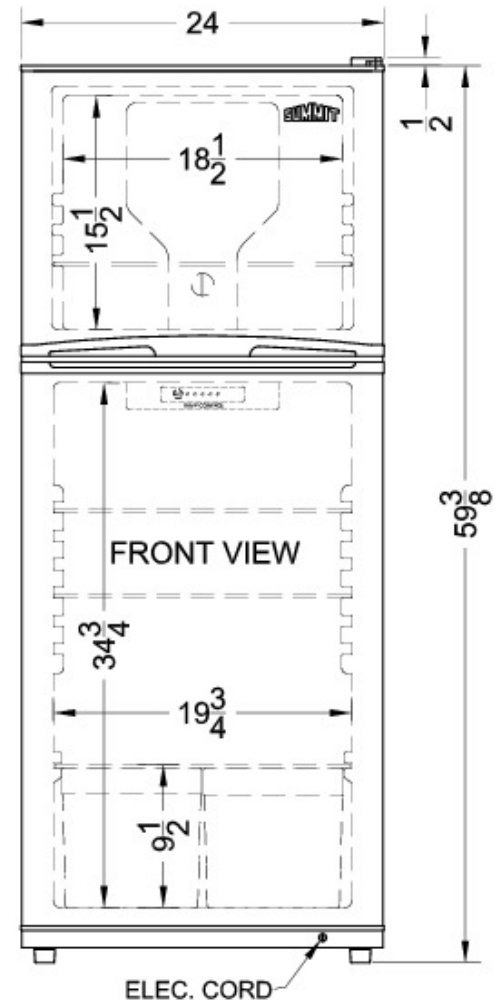

FF1085SSIM Specifications:

Overview	
Height	59.38"
Height to Hinge Cap	59.88"
Width	24.0"
Depth	26.25"
Depth with door at 90°	47.75"
Capacity	9.9 cu.ft.
Defrost Type	Frost-Free
Door	Stainless Steel
Cabinet	Black
US Electrical Safety	CSA
Energy Usage/Year	380.0kWh/year
Amps	1.4
Voltage/Frequency	115 V AC/60 Hz
Weight	125.0 lbs.
Shipping Weight	160.0 lbs.
Parts & Labor Warranty	1 Year
Compressor Warranty	5 Years
Refrigerator-Freezer	
Door Swing	RHD
Reversible	Yes
Crisper Qty	2
Crisper Finish	Transparent
Crisper Cover	Glass
Refrigerator - Interior Height	34.75"
Refrigerator - Interior Width	19.75"
Refrigerator - Interior Depth	19.75"
Refrigerator - Shelf Type	Glass
Refrigerator - Shelf Qty	2
Refrigerator - Full Door Shelves	2
Freezer - Interior Height	15.5"
Freezer - Interior Width	18.5"
Freezer - Interior Depth	16.5"
Freezer - Shelf Type	Wire
Freezer - Shelf Qty	1
Freezer - Full Door Shelves	2

Adjustable Shelves	Yes
Gallon Door Storage	Yes
Interior Light	Yes
Thermostat Type	Digital
Fan Type	Interior
Freon	R600a
Freon Amount	1.48
High Side PSI	201.0
Low Side PSI	103.0
Level Legs	2
Compressor Step Height	9.5"
Compressor Step Width	19.75"
Compressor Step Depth	7.0"

SUMMIT APPLIANCE DIVISION FELIX STORCH, INC.

770 Garrison Avenue, Bronx, NY 10474 USA TEL 718-893-3900 FAX 844-478-8799 info@summitappliance.com www.summitappliance.com