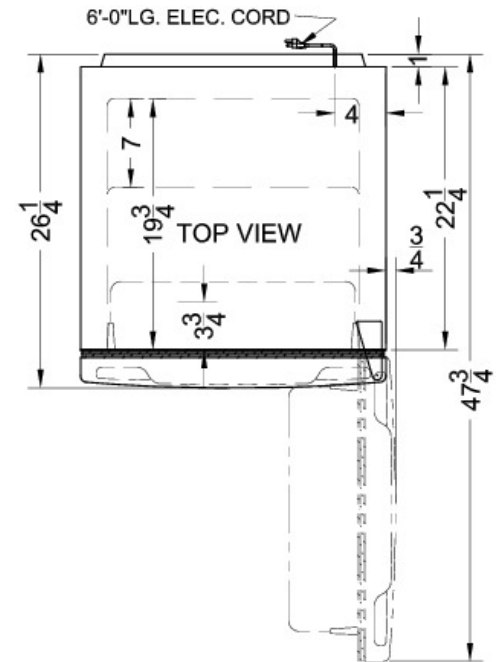

FF1085SSIM Specifications:

Overview	
Height	59.38"
Height to Hinge Cap	59.88"
Width	24.0"
Depth	26.25"
Depth with door at 90°	47.75"
Capacity	9.9 cu.ft.
Defrost Type	Frost-Free
Door	Stainless Steel
Cabinet	Black
US Electrical Safety	CSA
Energy Usage/Year	380.0kWh/year
Amps	1.4
Voltage/Frequency	115 V AC/60 Hz
Weight	125.0 lbs.
Shipping Weight	160.0 lbs.
Parts & Labor Warranty	1 Year
Compressor Warranty	5 Years
Refrigerator-Freezer	
Door Swing	RHD
Reversible	Yes
Crisper Qty	2
Crisper Finish	Transparent
Crisper Cover	Glass
Refrigerator - Interior Height	34.75"
Refrigerator - Interior Width	19.75"
Refrigerator - Interior Depth	19.75"
Refrigerator - Shelf Type	Glass
Refrigerator - Shelf Qty	2
Refrigerator - Full Door Shelves	2
Freezer - Interior Height	15.5"
Freezer - Interior Width	18.5"
Freezer - Interior Depth	16.5"
Freezer - Shelf Type	Wire
Freezer - Shelf Qty	1
Freezer - Full Door Shelves	2

Adjustable Shelves	Yes
Gallon Door Storage	Yes
Interior Light	Yes
Thermostat Type	Digital
Fan Type	Interior
Freon	R600a
Freon Amount	1.48
High Side PSI	201.0
Low Side PSI	103.0
Level Legs	2
Compressor Step Height	9.5"
Compressor Step Width	19.75"
Compressor Step Depth	7.0"

SUMMIT APPLIANCE DIVISION FELIX STORCH, INC.

770 Garrison Avenue, Bronx, NY 10474 USA TEL 718-893-3900 FAX 844-478-8799 info@summitappliance.com www.summitappliance.com