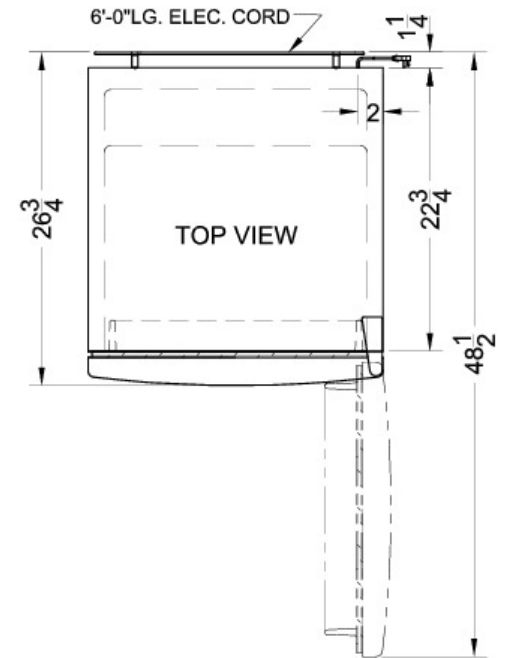

FF1118WIM Specifications:

Overview	
Height	58.38"
Height to Hinge Cap	58.88"
Width	23.63"
Depth	26.0"
Depth with door at 90°	48.5"
Capacity	10.3 cu.ft.
Defrost Type	Frost-Free
Door	White
Cabinet	White
US Electrical Safety	UL
Energy Usage/Year	381.0kWh/year
Amps	1.6
Voltage/Frequency	115 V AC/60 Hz
Shipping Weight	170.0 lbs.
Parts & Labor Warranty	1 Year
Compressor Warranty	5 Years
Refrigerator-Freezer	
Door Swing	RHD
Reversible	Yes
Crisper Qty	1
Crisper Finish	Transparent
Crisper Cover	Glass
Refrigerator - Interior Height	40.0"
Refrigerator - Interior Width	19.5"
Refrigerator - Interior Depth	14.0"
Refrigerator - Capacity	6.3 cu.ft
Refrigerator - Shelf Type	Wire
Refrigerator - Shelf Qty	2
Refrigerator - Full Door Shelves	4
Freezer - Interior Height	12.25"
Freezer - Interior Width	19.0"
Freezer - Interior Depth	14.0"
Freezer - Capacity	1.9 cu.ft
Freezer - Shelf Type	Wire
Freezer - Shelf Qty	1

Freezer - Full Door Shelves	2
Adjustable Shelves	Yes
Interior Light	Yes
Thermostat Type	Dial
Fan Type	Interior
Freon	R134a
Freon Amount	4.2
High Side PSI	235.0
Low Side PSI	140.0
Level Legs	2

SUMMIT APPLIANCE DIVISION FELIX STORCH, INC.

770 Garrison Avenue, Bronx, NY 10474 USA TEL 718-893-3900 FAX 844-478-8799 info@summitappliance.com www.summitappliance.com