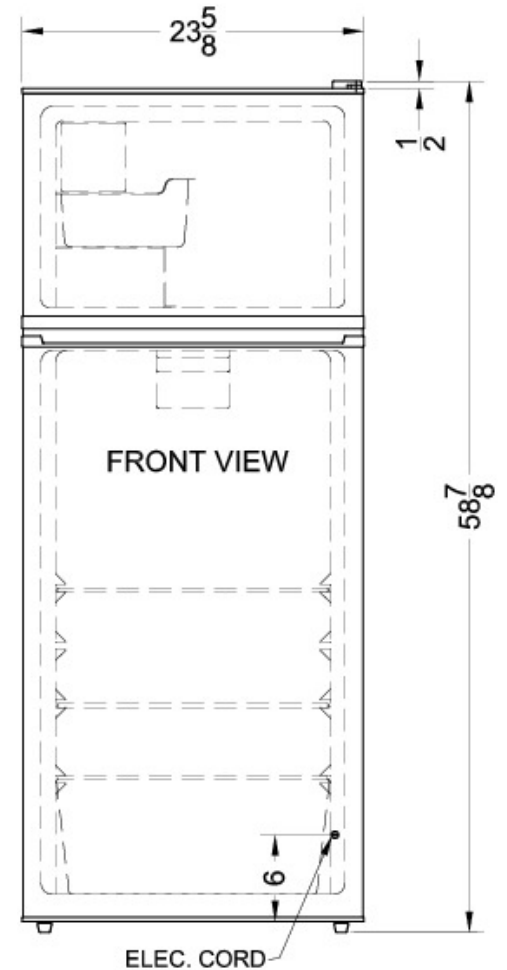

FF1118WIM Specifications:

Overview	
Height	58.38"
Height to Hinge Cap	58.88"
Width	23.63"
Depth	26.0"
Depth with door at 90°	48.5"
Capacity	10.3 cu.ft.
Defrost Type	Frost-Free
Door	White
Cabinet	White
US Electrical Safety	UL
Energy Usage/Year	381.0kWh/year
Amps	1.6
Voltage/Frequency	115 V AC/60 Hz
Shipping Weight	170.0 lbs.
Parts & Labor Warranty	1 Year
Compressor Warranty	5 Years
Refrigerator-Freezer	
Door Swing	RHD
Reversible	Yes
Crisper Qty	1
Crisper Finish	Transparent
Crisper Cover	Glass
Refrigerator - Interior Height	40.0"
Refrigerator - Interior Width	19.5"
Refrigerator - Interior Depth	14.0"
Refrigerator - Capacity	6.3 cu.ft
Refrigerator - Shelf Type	Wire
Refrigerator - Shelf Qty	2
Refrigerator - Full Door Shelves	4
Freezer - Interior Height	12.25"
Freezer - Interior Width	19.0"
Freezer - Interior Depth	14.0"
Freezer - Capacity	1.9 cu.ft
Freezer - Shelf Type	Wire
Freezer - Shelf Qty	1

Freezer - Full Door Shelves	2
Adjustable Shelves	Yes
Interior Light	Yes
Thermostat Type	Dial
Fan Type	Interior
Freon	R134a
Freon Amount	4.2
High Side PSI	235.0
Low Side PSI	140.0
Level Legs	2

SUMMIT APPLIANCE DIVISION FELIX STORCH, INC.

770 Garrison Avenue, Bronx, NY 10474 USA TEL 718-893-3900 FAX 844-478-8799 info@summitappliance.com www.summitappliance.com