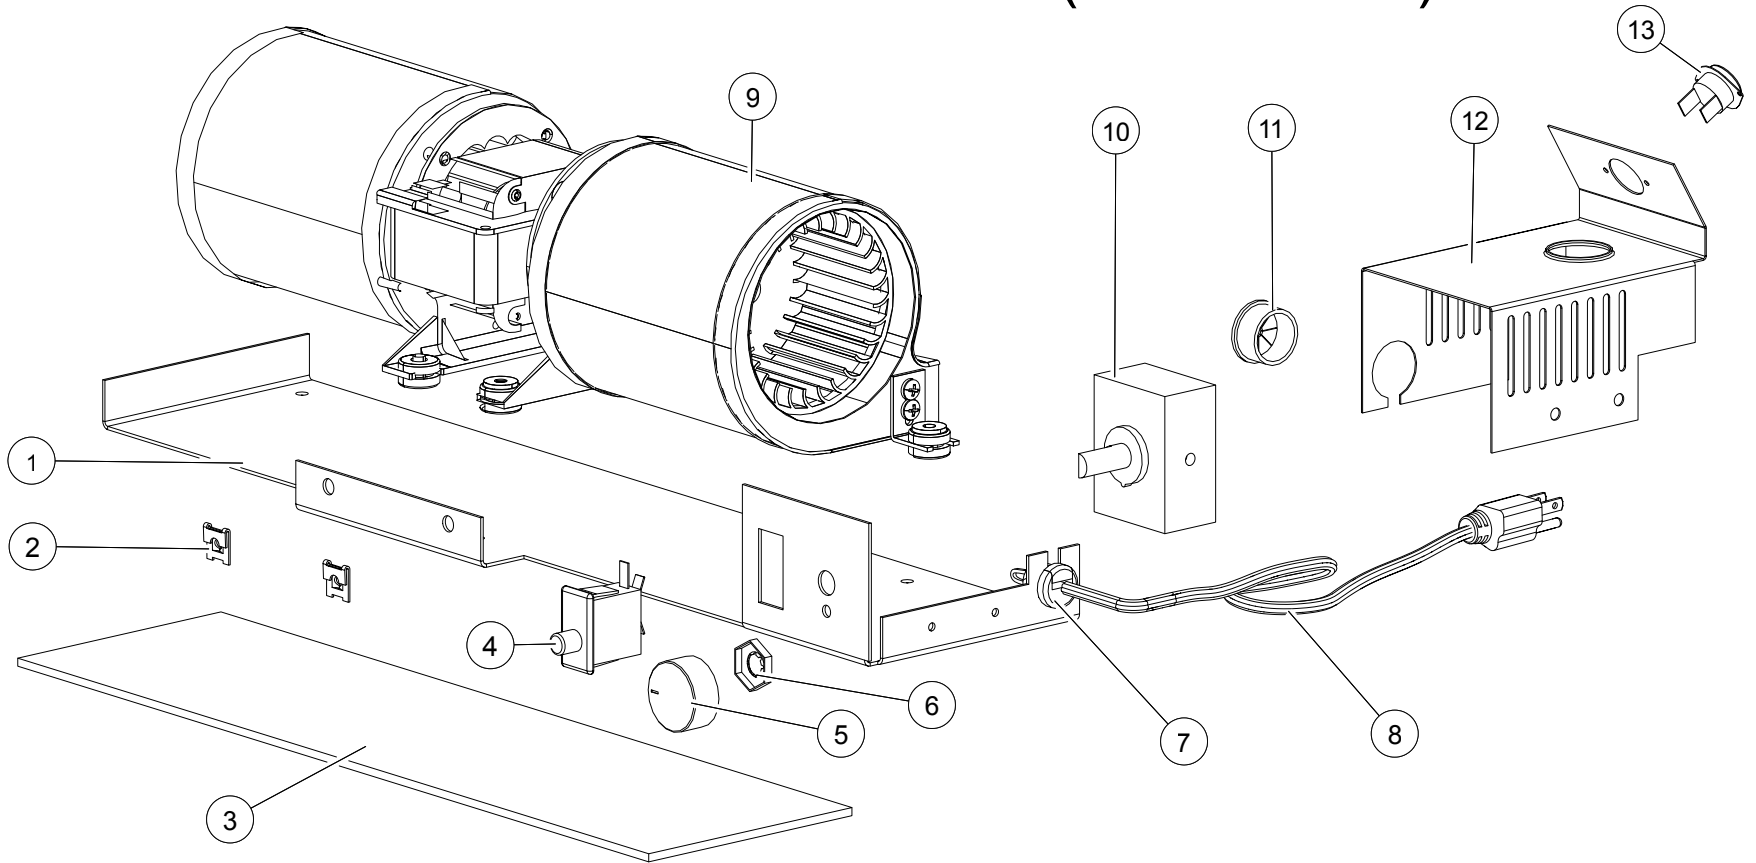

# BLOWER ASSEMBLY (W010-2882)

ITEMS MAY NOT APPEAR EXACTLY AS ILLUSTRATED

REF. NO.	PART NUMBER	DESCRIPTON
1	W500-0719	BLOWER PLATE
2	W450-0231	SPRING NUTS (X2)
3	W290-0229	VIBRATION DAMPER GASKET
4	W660-0083	MICRO SWITCH
5	W380-0026	BLOWER KNOB
6	W450-0023	PAL NUT
7	W105-0002	RELIEF BUSHING

REF. NO.	PART NUMBER	DESCRIPTON
8	W750-0264	WIRE HARNESS
9	W062-0049	BLOWER
10	W660-0019	VARIABLE SPEED SWITCH
11	W105-0001	BUSHING
12	W350-0689	ELECTRICAL HOUSING
13	W690-0002	THERMODISC