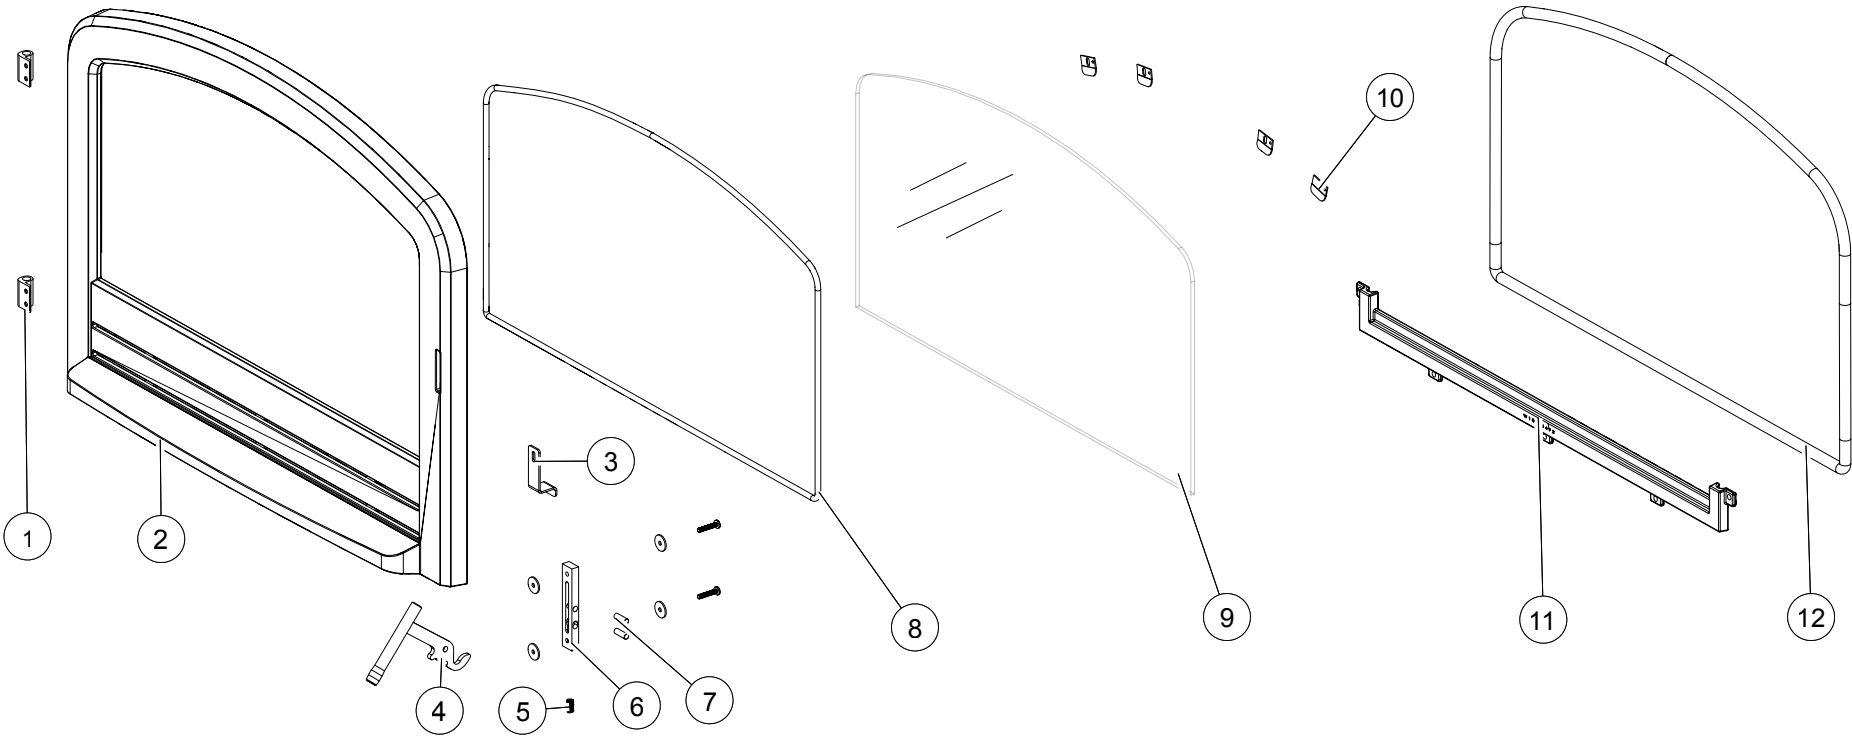

EPI3T DOOR

ITEMS MAY NOT APPEAR EXACTLY AS ILLUSTRATED

REF. NO.	PART NUMBER	DESCRIPTION
1	W330-0083	UPPER DOOR HINGE (X2)
2	W135-0483	MAIN DOOR
3	W080-1306	FAN SWITCH BRACKET
4	W325-0077	MAIN DOOR HANDLE
5	W630-0024	SPRING
6	W060-0012	DOOR LATCH BLOCK
7	W485-0052	DOWEL PINS (X2)

REF. NO.	PART NUMBER	DESCRIPTION
8	W562-0043	1/4" ROPE GASKET
9	W300-0146	DOOR GLASS
10	W500-0709	GLASS RETAINERS (X4)
11	W135-0492	GLASS RETAINER
12	W562-0002	1/2" ROPE GASKET