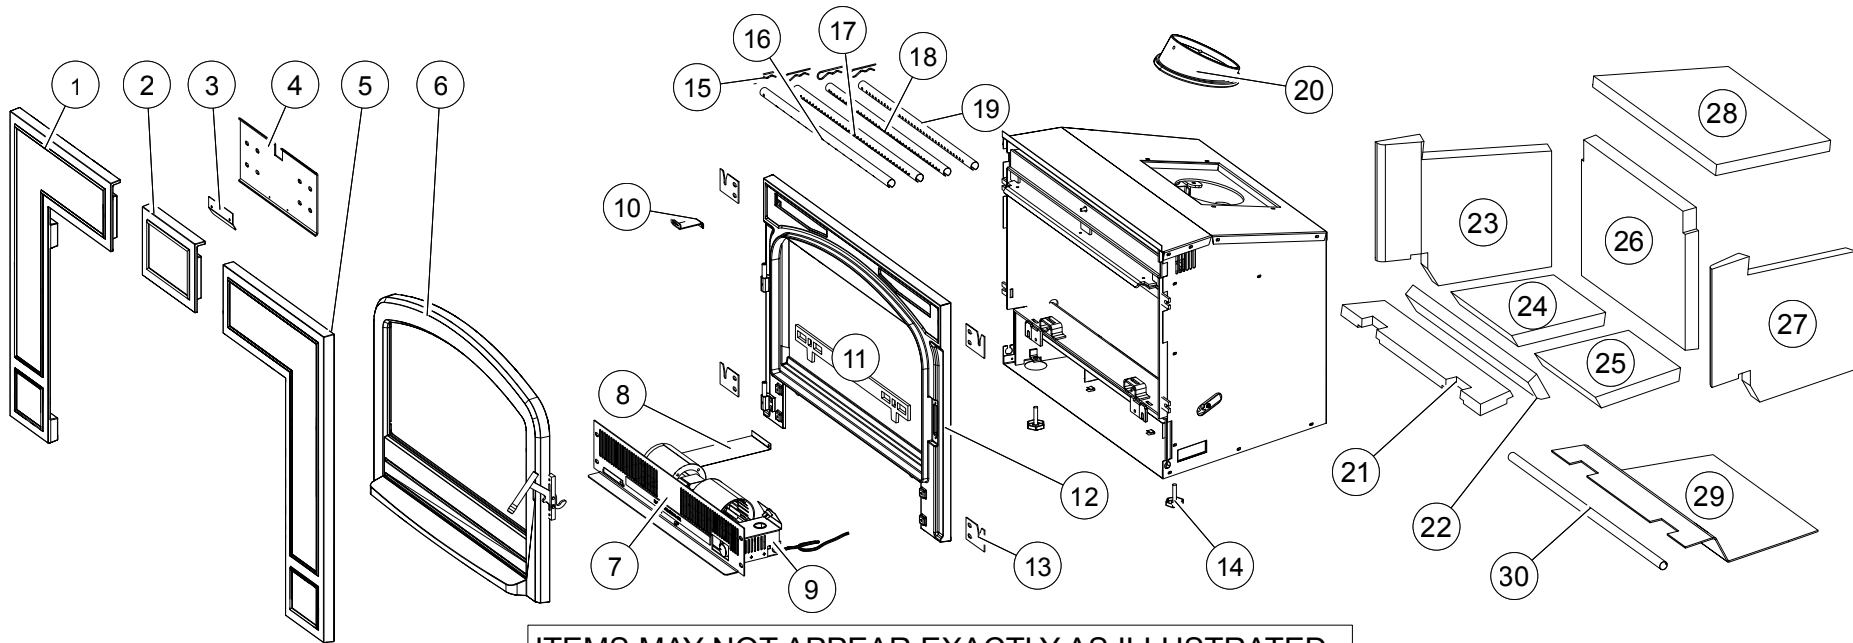

EPI3T OVERVIEW

ITEMS MAY NOT APPEAR EXACTLY AS ILLUSTRATED.

REF. NO.	PART NUMBER	DESCRIPTION
1	W135-0494	EPI3T SURROUND
2	W135-0493	EPI3T SURROUND
3	W655-0469	CASTING SUPPORT
4	W080-1249	CASTING BRACKET
5	W135-0495	EPI3T SURROUND
6	W010-2854	DOOR ASSEMBLY
7	W200-0356	BLOWER COVER
8	W385-0678	RATING PLATE
9	W010-2882	BLOWER ASSEMBLY
10	W190-0052	AIR CONTROL
11	W715-0916	LOG RETAINER
12	W135-0484	EPI3T FRONT
13	W500-0641	CATING RETAINER (X4)
14	N570-0031	LEVELLING SCREW (X2)
15	W485-0047	COTTER PIN (X4)
16	W720-0161	SECONDARY AIR TUBE #1

REF. NO.	PART NUMBER	DESCRIPTION
17	W720-0162	SECONDARY AIR TUBE #2
18	W720-0163	SECONDARY AIR TUBE #3
19	W720-0164	SECONDARY AIR TUBE #4
20	W135-0485	FLUE COLLAR
21	W090-0195	FRONT LEDGE BRICK
22	W090-0196	FRONT BRICK
23	W090-0191	LEFT SIDE BRICK
24	W090-0194	BOTTOM BRICK (LS)
25	W090-0193	BOTTOM BRICK (RS)
26	W090-0190	REAR BRICK
27	W090-0192	RIGHT SIDE BRICK
28	W018-0133	BAFFLE
29	W361-0189	FIREBOX INSULATION
30	W720-0165	PILOT TUBE