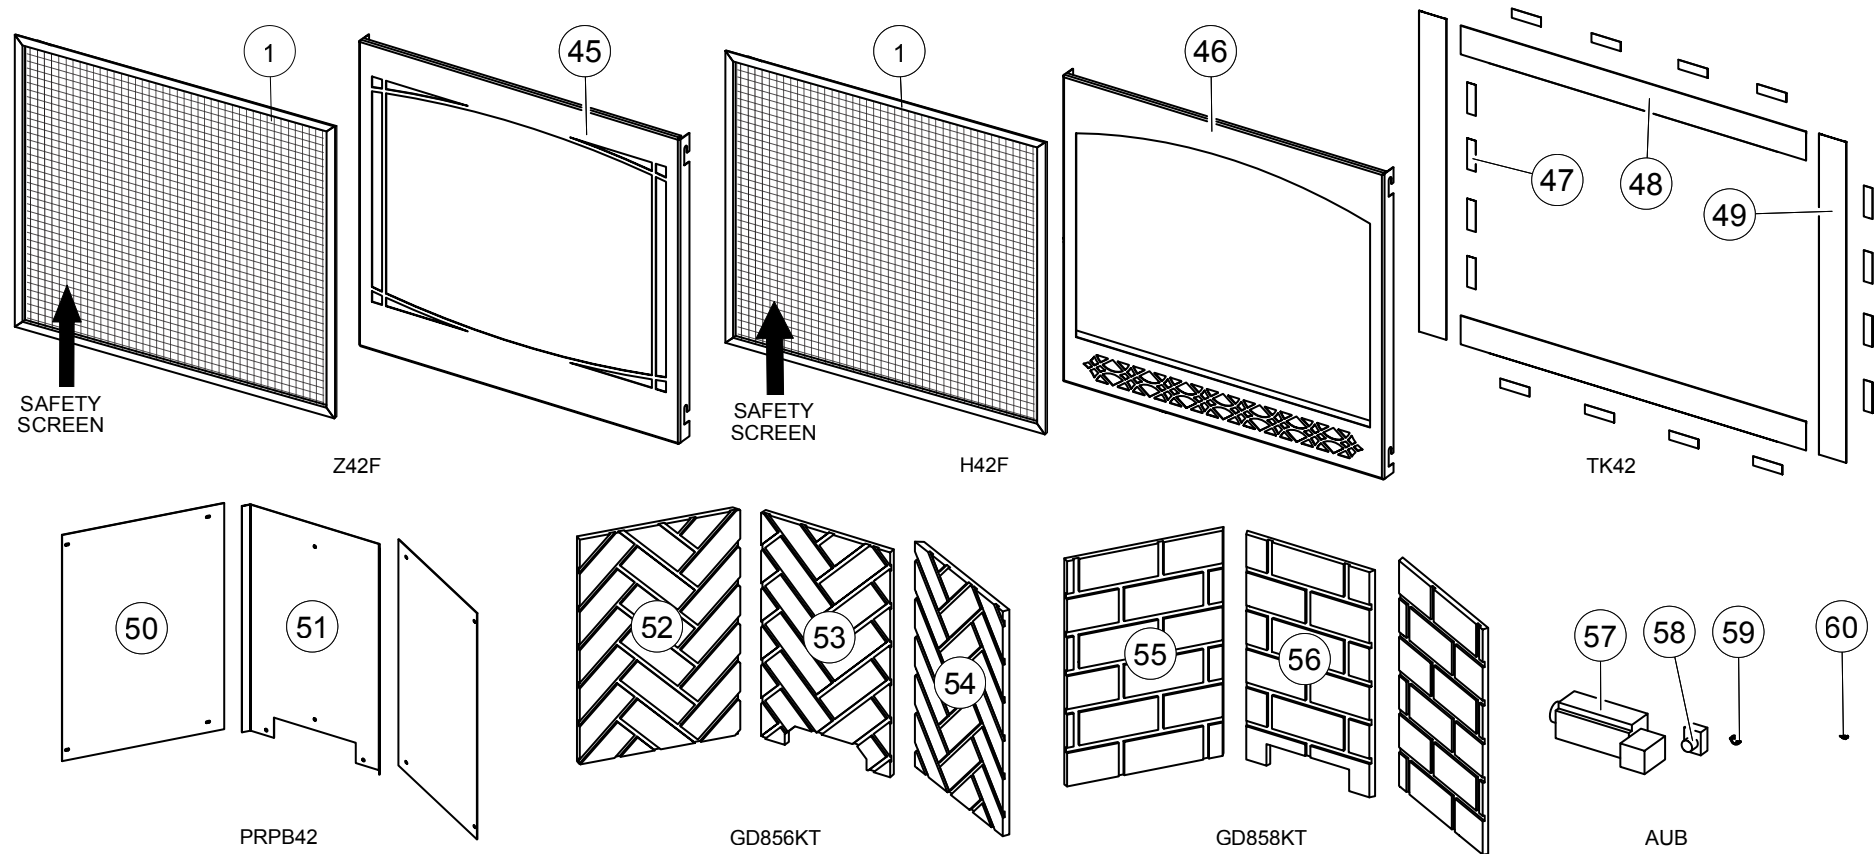

# B42 ACCESSORIES

ITEMS MAY NOT APPEAR EXACTLY AS ILLUSTRATED

REF. NO.	PART NUMBER	DESCRIPTION	STOCKED
1	W565-0150	SAFETY SCREEN (Z42F / H42F)	YES
45	W010-3280	ZEN FRONT ASSEMBLY (Z42F)	
46	W010-3273	HERRITAGE FRONT ASSEMBLY(H42F)	
47	W430-0003	MAGNET (X16) (TK42)	YES
48	W715-0969	TOP/BOTTOM TRIM (X2) (TK42)	
49	W715-0952	SIDE TRIM (X2) (TK42)	
50	W475-0922	SIDE PORCELAIN PANEL(PRPB42)(X2)	
51	W475-0934	REAR PORCELAIN PANEL (PRPB42)	
52	W475-0938	LS HERRINGBONE BRICK PANEL(GD856KT)	

REF. NO.	PART NUMBER	DESCRIPTION	STOCKED
53	W475-0979	REAR HERRINGBONE BRICK PANEL(GD856KT)	
54	W475-0937	RS HERRINGBONE BRICK PANEL(GD856KT)	
55	W475-0915	SIDE SANDSTONE BRICK PANEL(X2)(GD858KT)	
56	W475-0933	REAR SANDSTONE BRICK PANEL(GD858KT)	
57	W062-0051	BLOWER (AUB)	YES
58	KB-35	VARIABLE SPEED SWITCH	YES
59	W690-0002	THERMODISC	YES
60	W715-0191	ANTI-CONDENSATION SWITCH (ACS)	YES