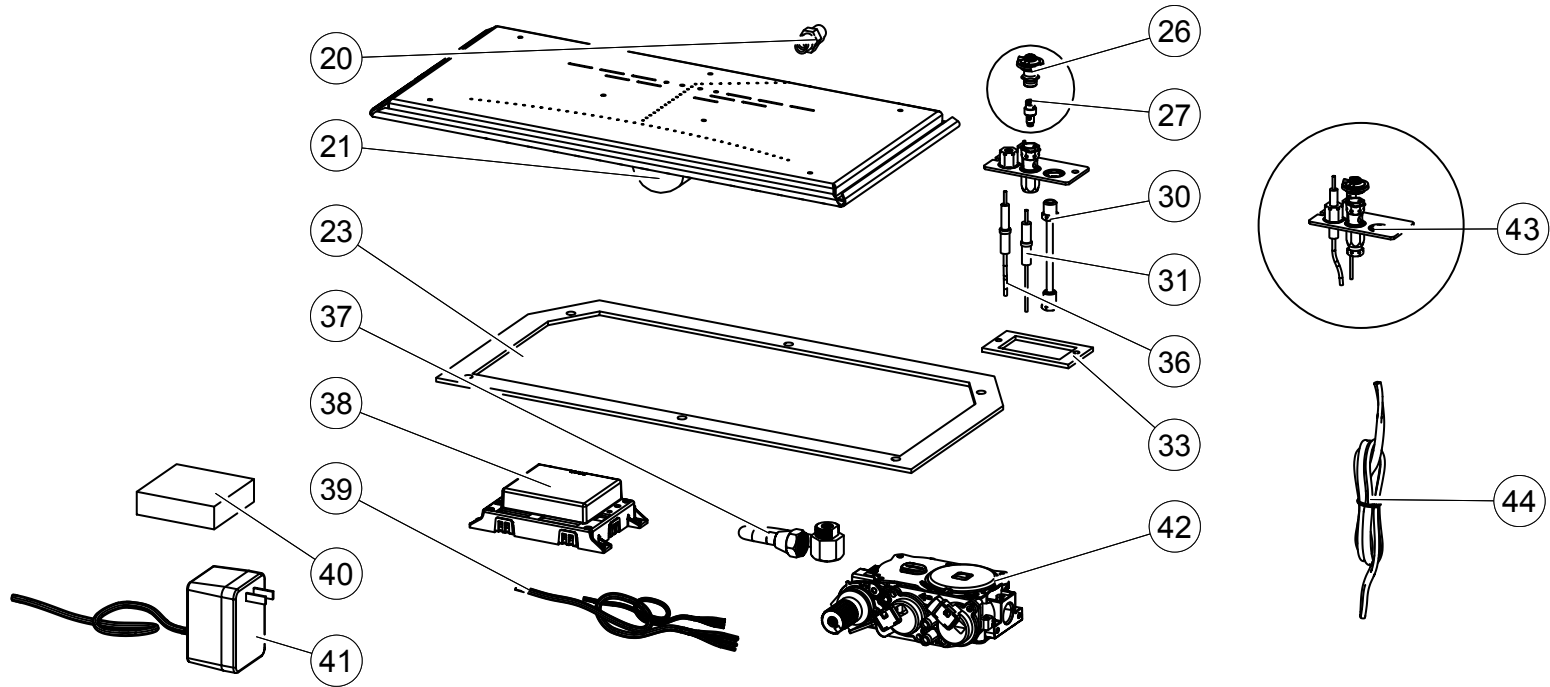

B42 ELECTRONIC VALVE TRAIN ASSEMBLY

ITEMS MAY NOT APPEAR EXACTLY AS ILLUSTRATED

REF. NO.	PART NUMBER	DESCRIPTION	STOCKED
20	W456-0042	BURNER ORIFICE #42 (NG)	YES
20	W456-0054	BURNER ORIFICE #54 (LP)	YES
21	W100-0157	BURNER ASSEMBLY	YES
23	W290-0236	VALVE TRAIN GASKET	YES
26	W335-0039	PILOT HOOD	YES
27	W455-0070	PILOT ORIFICE #62 (NG)	YES
27	W455-0068	PILOT ORIFICE #35 (LP)	YES
30	W720-0062	PILOT TUBE (w/ FITTINGS)	YES
31	W240-0006	IGNITOR (w/ WIRE)	YES
33	W290-0029	PILOT GASKET	
36	W245-0025	THERMOSENSOR	YES

REF. NO.	PART NUMBER	DESCRIPTION	STOCKED
37	W432-0046	MANIFOLD FLEX PIPE	YES
38	W190-0022	CONTROL MODULE	YES
39	W750-0309	WIRE HARNESS	YES
40	W350-0342	BATTERY BACK-UP	YES
41	W707-0010	TRANSFORMER	YES
42	W725-0062	886 PROFLAME VALVE (NG)	YES
42	W725-0063	886 PROFLAME VALVE (LP)	YES
43	W010-2763	PILOT ASSEMBLY (NG)	
43	W010-2808	PILOT ASSEMBLY (LP)	
44	W010-1986	WIRE ASSEMBLY	YES