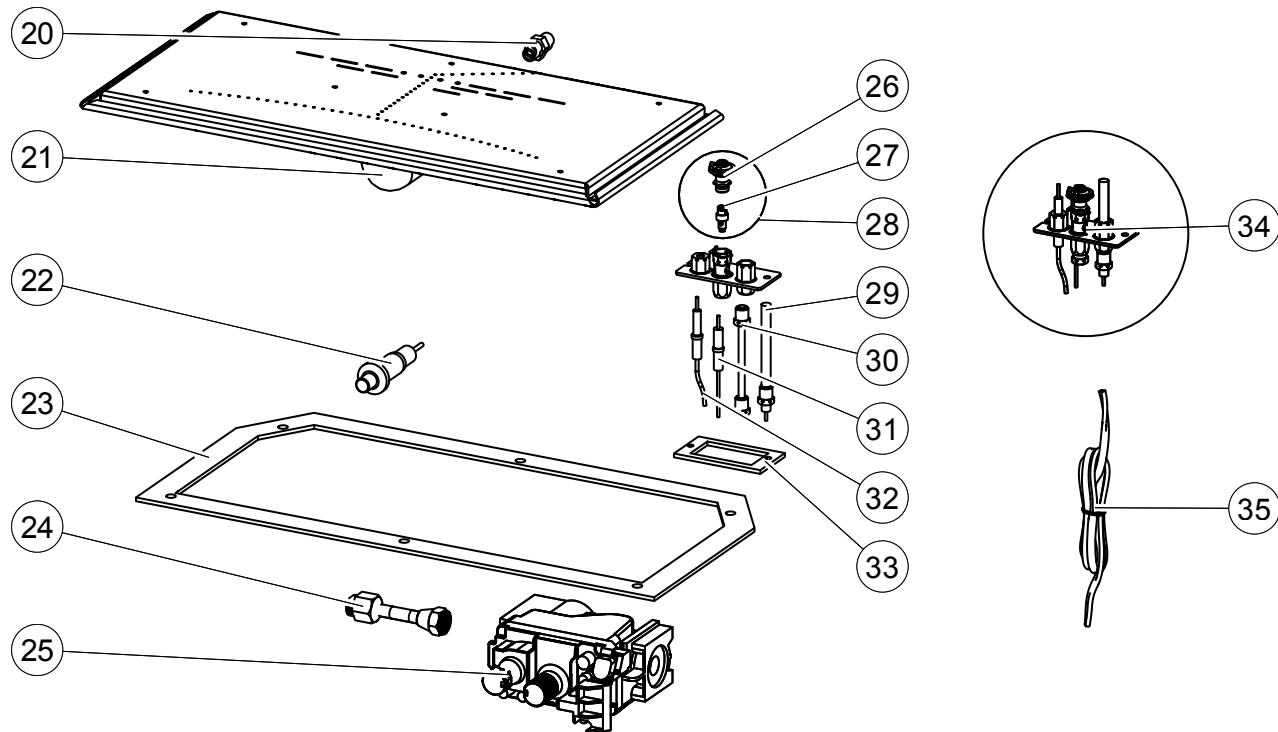

B42 MILLIVOLT VALVE TRAIN ASSEMBLY

ITEMS MAY NOT APPEAR EXACTLY AS ILLUSTRATED

REF. NO.	PART NUMBER	DESCRIPTION	STOCKED
20	W456-0042	BURNER ORIFICE #42 (NG)	YES
20	W456-0054	BURNER ORIFICE #54 (LP)	YES
21	W100-0157	BURNER ASSEMBLY	YES
22	W357-0001	PUSH BUTTON IGNITOR	YES
23	W290-0236	VALVE TRAIN GASKET	YES
24	W432-0078	MANIFOLD FLEX PIPE	YES
25	W725-0025	VALVE (NG)	YES
25	W725-0043	VALVE (LP)	YES
26	W335-0039	PILOT HOOD	YES
27	W455-0070	PILOT ORIFICE #62 (NG)	YES
27	W455-0068	PILOT ORIFICE #35 (LP)	YES

REF. NO.	PART NUMBER	DESCRIPTION	STOCKED
28	W010-0801	PILOT (NG)	YES
28	W010-0800	PILOT (LP)	YES
29	W680-0004	THERMOPILE	YES
30	W720-0062	PILOT TUBE (w/ FITTINGS)	YES
31	W240-0006	IGNITOR (w/ WIRE)	YES
32	W680-0005	THERMOCOUPLE	YES
33	W290-0029	PILOT GASKET	
34	W010-0798	PILOT ASSEMBLY (NG)	
34	W010-0799	PILOT ASSEMBLY (LP)	
35	W750-0112	WIRE ASSEMBLY	