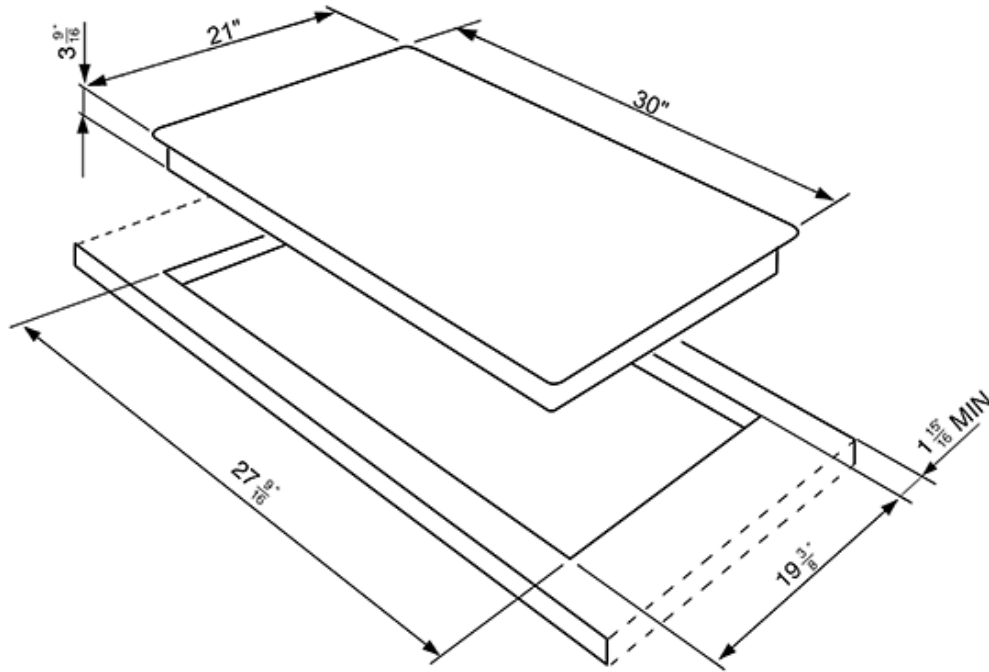

Gas Inlet/Power supply location: Back right

Voltage rating: 120V / 60Hz / 0.1Amps

Options

- **WOKGHU** - Cast iron wok ring
- **6MPGF75SC** - Linea control knobs kit

PGFU30X

classic

gas
30"
stainless steel
ultra low profile base