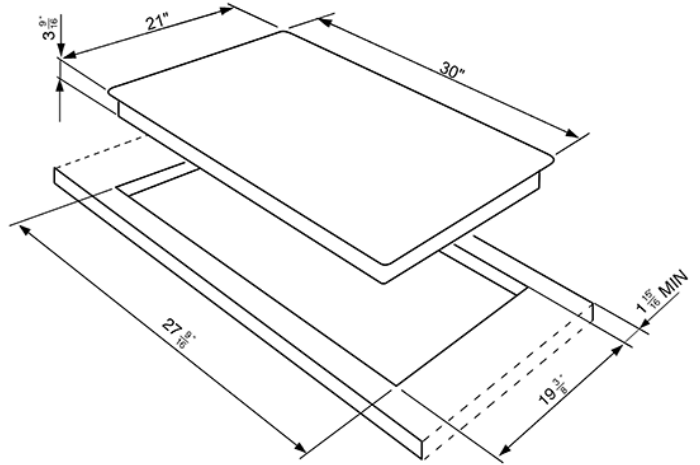

76CM (30") "Classic" Gas Cooktop
Stainless Steel
EAN13: 8017709200039

• **Exclusive Classic Design** • Extra-wide stainless steel frame for countertop protection • 5 Gas burners: • Front right: 3,600 BTU burner • Back right: 6,200 BTU rapid burner • Central: 13,700 BTU double inset super burner • Back left: 6,200 BTU rapid burner • Front left: 3,600 BTU burner • AISI 304 Stainless Steel cooktop • Ultra low profile base (2/16") • **Ergonomic front control knobs, interchangeable to convert to "Linea" style using kit 6MPGF75SC** • Heavy duty cast iron grates • Full width grates • Sealed burners • Automatic electronic ignition • Safety valves • LP Gas conversion kit included • Gas Inlet/Power supply location: Back right • Voltage rating: 120V / 60Hz / 0.1Amps

Options

- WOKGHU - Cast iron wok ring • 6MPGF75SC - Linea control knobs kit