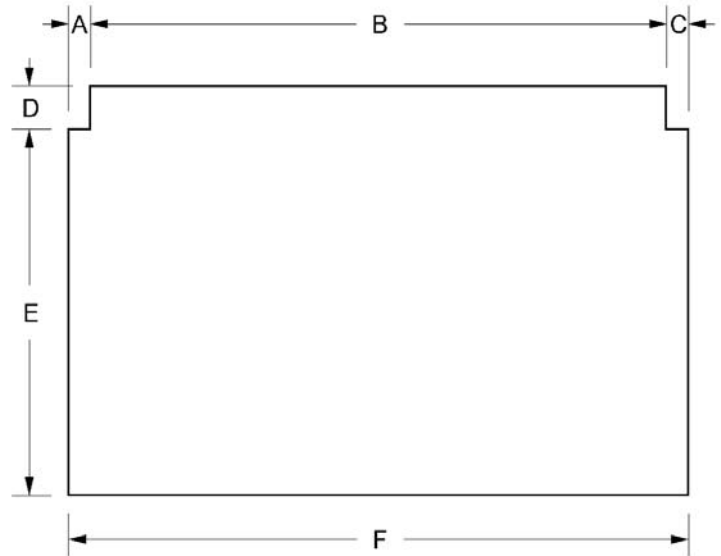

VDD5 DOWNDRAFT CUTOUT DIMENSIONS

Gas Rangetops

	VGRT530	VGRT536	VGRT548	VGRT736	VGRT748
A	1-1/2" (1.5" [3.8 cm])	1-1/2" (1.5" [3.8 cm])	1-1/2" (1.5" [3.8 cm])	1-1/2" (1.5" [3.8 cm])	1-1/2" (1.5" [3.8 cm])
B	27" (68.6 cm)	33" (83.8 cm)	45" (114.3 cm)	33" (83.8 cm)	45" (114.3 cm)
C	1-1/2" (1.5" [3.8 cm])	1-1/2" (1.5" [3.8 cm])	1-1/2" (1.5" [3.8 cm])	1-1/2" (1.5" [3.8 cm])	1-1/2" (1.5" [3.8 cm])
D	1-7/8" (1.87" [4.7 cm])	1-7/8" (1.87" [4.7 cm])	1-7/8" (1.87" [4.7 cm])	1-7/8" (1.87" [4.7 cm])	1-7/8" (1.87" [4.7 cm])
E	N/A	N/A	N/A	N/A	N/A
F	30" (76.2 cm)	36" (91.4 cm)	48" (121.9 cm)	36" (91.4 cm)	48" (121.9 cm)
Outside Width	29-7/8" (29.88" [75.9 cm])	35-7/8" (35.88" [91.1 cm])	47-7/8" (47.88" [121.6 cm])	35-7/8" (35.88" [91.1 cm])	47-7/8" (47.88" [121.6 cm])
Outside Depth	28-1/16" (28.06" [71.3 cm])	28-1/16" (28.06" [71.3 cm])	28-1/16" (28.06" [71.3 cm])	29-3/4" (29.75" [75.6 cm])	29-3/4" (29.75" [75.6 cm])