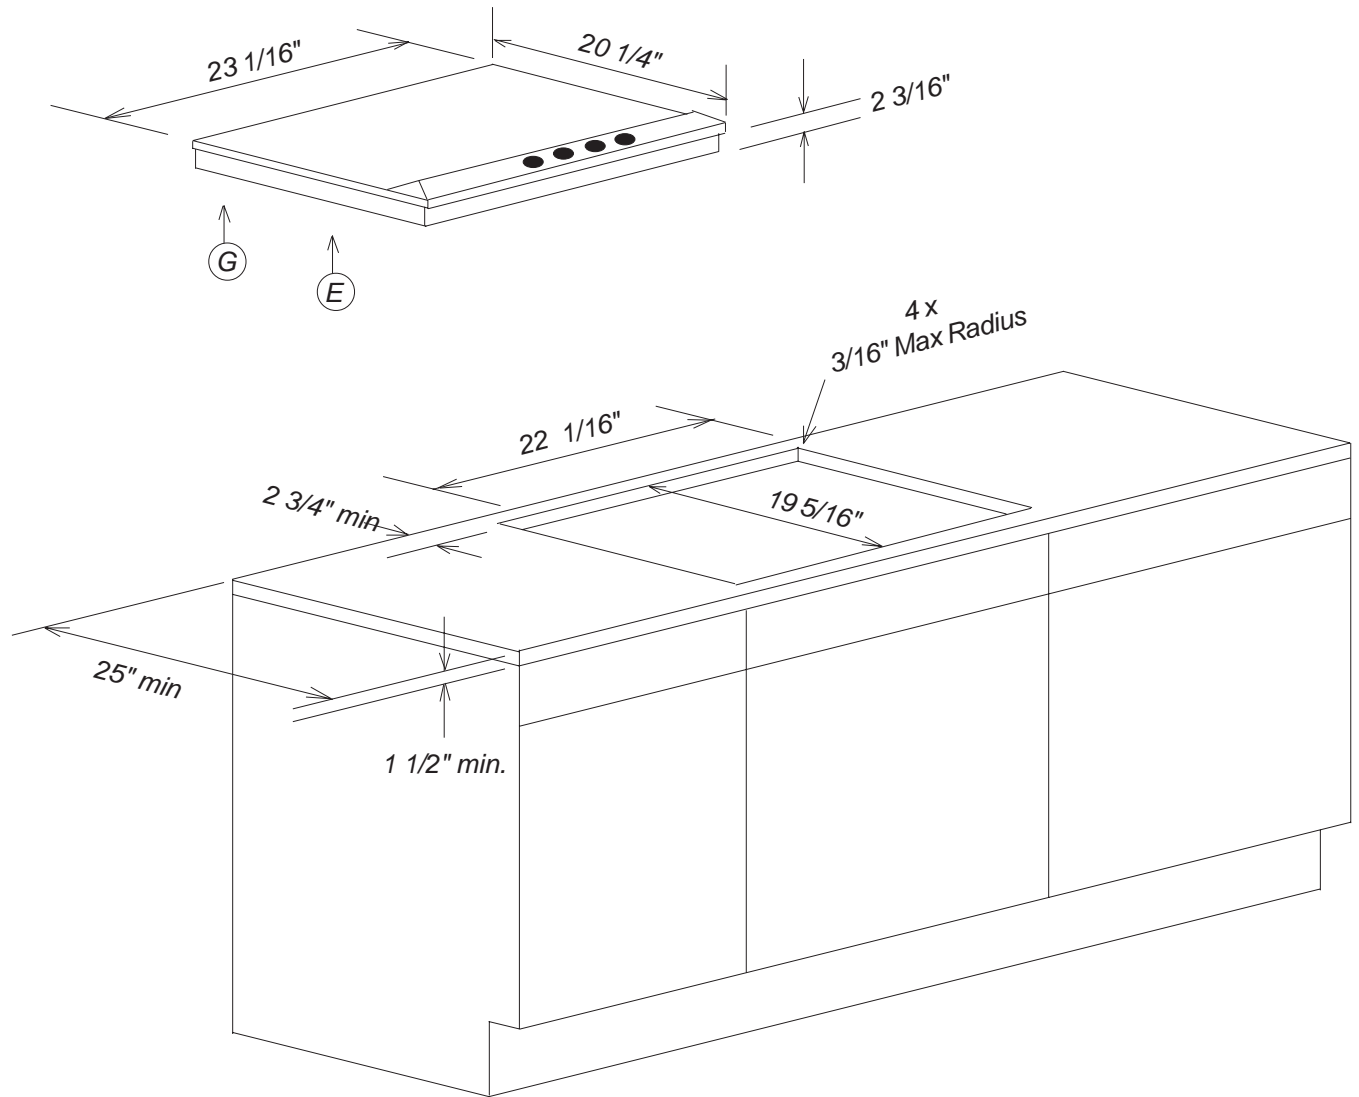

# Product and Cut-out Dimensions

## Sealed Gas Cooktop

### KM360G

Location Codes
E - 120 Volt - 15 Amp 3-wire power supply connects rear center bottom.
G - Natural Gas or LP connects rear left corner
Notes
<ul style="list-style-type: none"> <li>• Please specify <b>Natural Gas</b> or <b>LP</b> unit when ordering.</li> <li>• All installations must be done in accordance with local codes.</li> </ul>

NOTE: Drawing is not to scale.  
SPECIFICATION SHEETS 011104