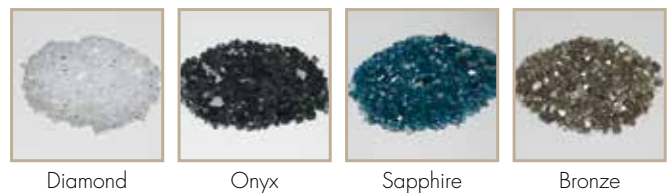

LOVE AT FIRST LIGHT

A Brand of Vermont Castings Group
149 Cleveland Drive
Paris, Kentucky 40361
www.monessenhearth.com

Finishing Options

Fireglass Options

Your Monessen Dealer:

Monessen Solstice with Black surround and contemporary Bronze fireglass shown on cover.