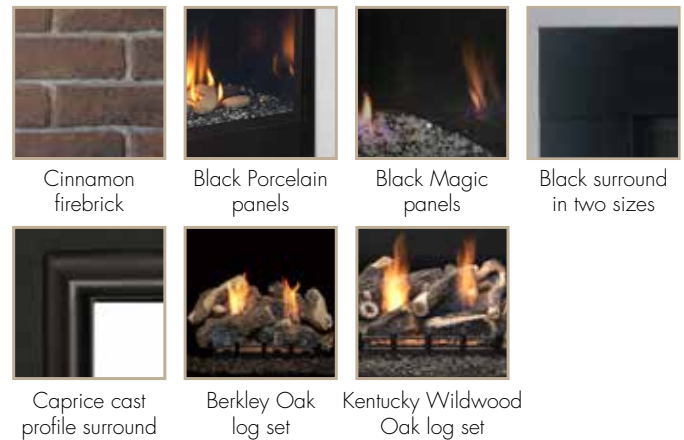

LOVE AT FIRST LIGHT

A Brand of Vermont Castings Group
149 Cleveland Drive
Paris, Kentucky 40361
www.monessenhearth.com

Finishing Options

Fireglass Options

Your Monessen Dealer:

Monessen Solstice with Black surround and contemporary Bronze fireglass shown on cover.