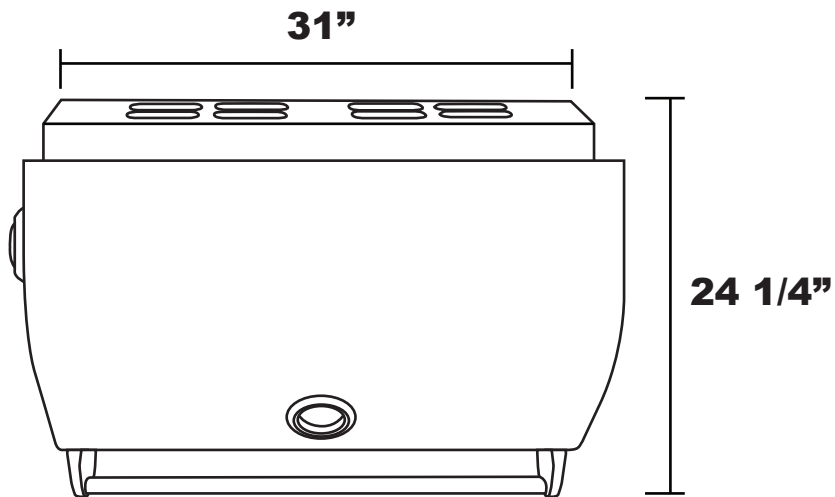

Lion L-75000 Grill

Top View

Front View

Side View

*Approximate Measurements

**Cutout Dimensions:
31" x 21 1/2" x 9 5/8"**