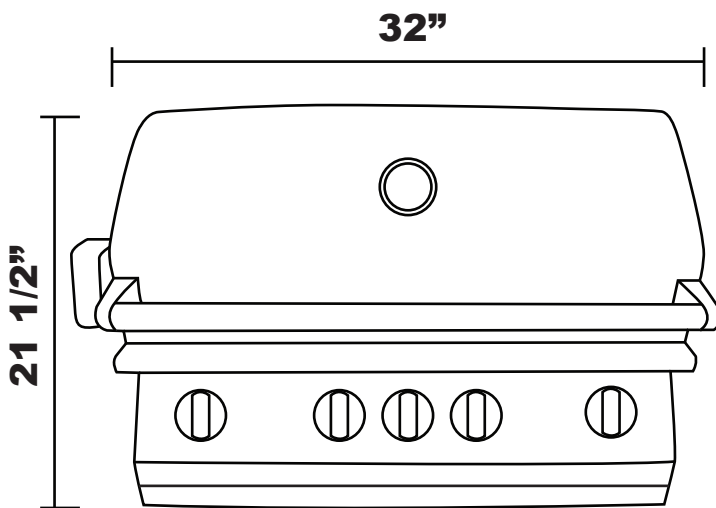

Lion L-75000 Grill

Top View

Front View

Side View

*Approximate Measurements

**Cutout Dimensions:
31" x 21 1/2" x 9 5/8"**