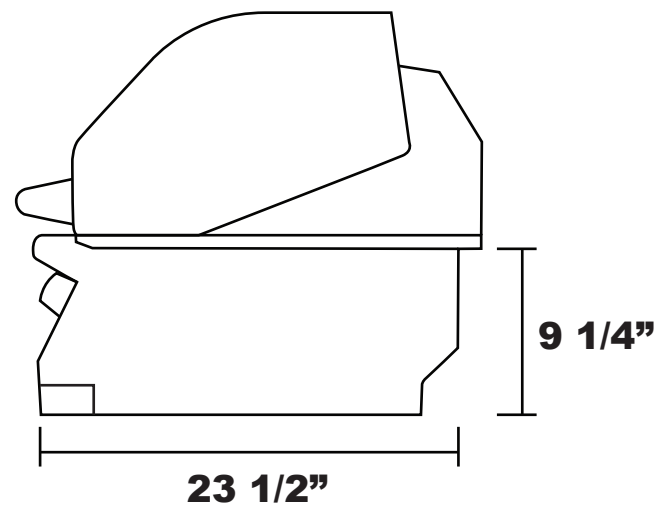

Lion L-75000 Grill

Top View

Front View

Side View

*Approximate Measurements

**Cutout Dimensions:
31" x 21 1/2" x 9 5/8"**