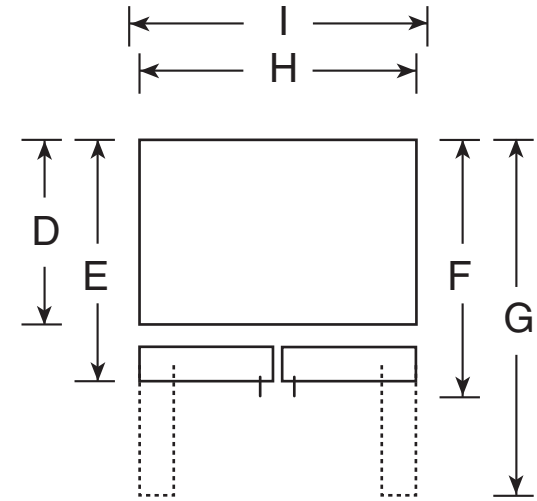

GNE29GMK/GSK

GE Appliances ENERGY STAR® 28.5 Cu. Ft. French-Door Refrigerator

DIMENSIONS AND INSTALLATION INFORMATION (IN INCHES)

| | | |
|--------------------|---|--------|
| Overall Dimensions | Height to top of door (in.) A | 70-1/2 |
| | Height to top of hinge (in.) B | 69-7/8 |
| | Height to top of case (in.) C | 69 |
| | Case depth without door (in.) D | 29-3/8 |
| | Case depth less door handle (in.) E | 33-3/4 |
| | Case depth with door handle (in.) F | 36-1/4 |
| | Depth with fresh food door open 90° (in.) G | 48-3/8 |
| | Width (in.) H | 35-3/4 |
| | Width with door open 90° inc. door handle (in.) I | 44-5/8 |
| Air | Each side (in.) | 1/8 |
| | Top (in.) | 1 |
| | Back (in.) | 2 |