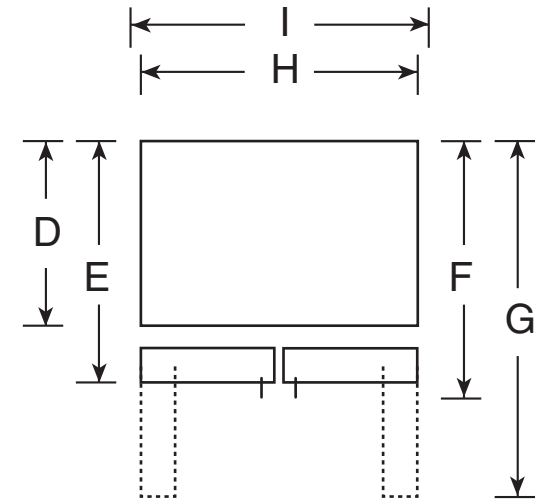

### DIMENSIONS AND INSTALLATION INFORMATION (IN INCHES)

Overall Dimensions	Height to top of door (in.) <b>A</b>	70-1/2
	Height to top of hinge (in.) <b>B</b>	69-7/8
	Height to top of case (in.) <b>C</b>	69
	Case depth without door (in.) <b>D</b>	24-3/8
	Case depth less door handle (in.) <b>E</b>	29-3/4
	Case depth with door handle (in.) <b>F</b>	31-1/4
	Depth with fresh food door open 90° (in.) <b>G</b>	43-3/8
	Width (in.) <b>H</b>	35-3/4
	Width with door open 90° inc. door handle (in.) <b>I</b>	44-5/8
Air	Each side (in.)	1/8
	Top (in.)	1
	Back (in.)	2