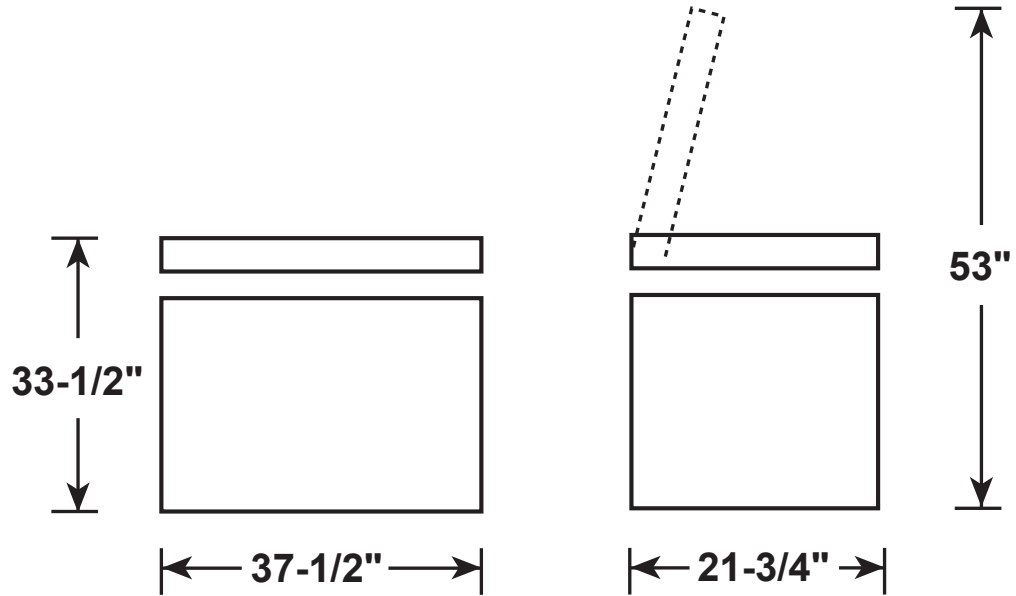

FCM7SK

GE Appliances 7.0 Cu. Ft. Manual Defrost Chest Freezer

DIMENSIONS AND INSTALLATION INFORMATION (IN INCHES)

AIR CLEARANCE	
Each side (in.)	3
Back (in.)	3

Front View

Side View

For answers to your Monogram, GE Café™ Series, GE Profile™ Series or GE Appliances product questions, visit our website at geappliances.com or call GE Answer Center® Service, 800.626.2000.

FCM7SK

GE Appliances 7.0 Cu. Ft. Manual Defrost Chest Freezer

FEATURES AND BENEFITS

7.0 cu. ft. capacity

Power “On” light – Easily see if the freezer is working without having to open the door

2 lift-out, sliding bulk storage baskets – Offers flexibility to organize and store favorite foods for quick, easy access

Adjustable temperature control – Easy to use controls to select the temperature for your needs

Recessed handles – A streamlined design offers a clean appearance

Upfront defrost water drain – Conveniently located to easily drain water during defrosting